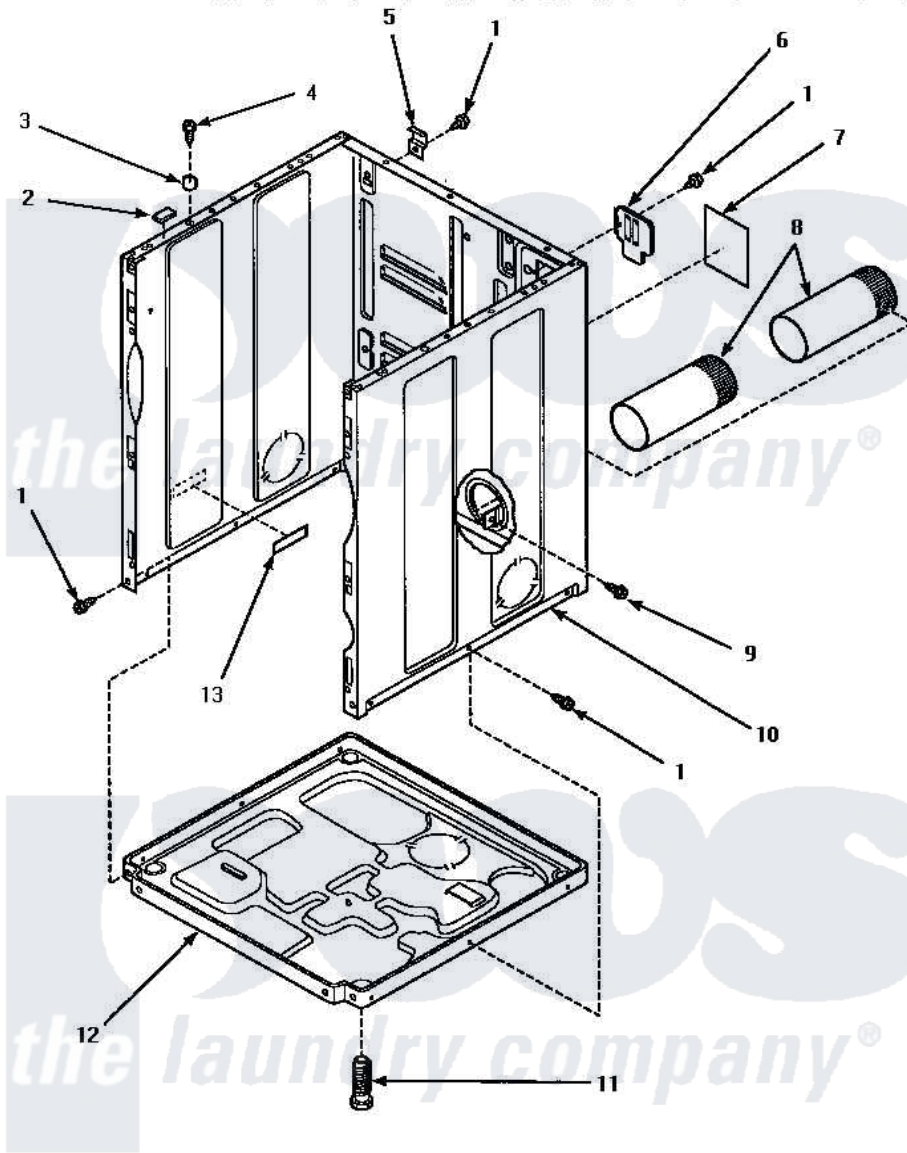

Amana AEM697W 03 - CABINET, EXHAUST DUCT & BASE

CABINET, EXHAUST DUCT AND BASE

Amana Residential Amana AEM697W Dryer Parts Parts Diagram 03 - CABINET, EXHAUST DUCT & BASE
 Click on the part number to view part

Item	Original Part Number	Replaced By	Status	Part Description
1	33562	27001200		Screw
2	Y56128			Pad, Bumper
3	56079	505187		Locator, Panel
4	32671	Y014874		Screw, Idler Arm And Sleeve
5	500003			Hinge, Top
6	500114	510903		Plate Access Panel
7	501289		Not Available	(ELECTRIC MODELS)
8	500064	505518		Duct, Exhaust
9	501668	503688		Screw, 10B-16 X .34 I
10	500001LP	727P3L		Kit Dryer Panels
"	500001HP		Not Available	ASSY, CABINET
"	500001WP	37001284		Cabinet As Pack
11	Y500101			Leg, Leveling
12	500070			Base, Dryer
13	61294		Not Available	(ELECTRIC MODELS)
NI	528P3			Directional Exhaust Kit