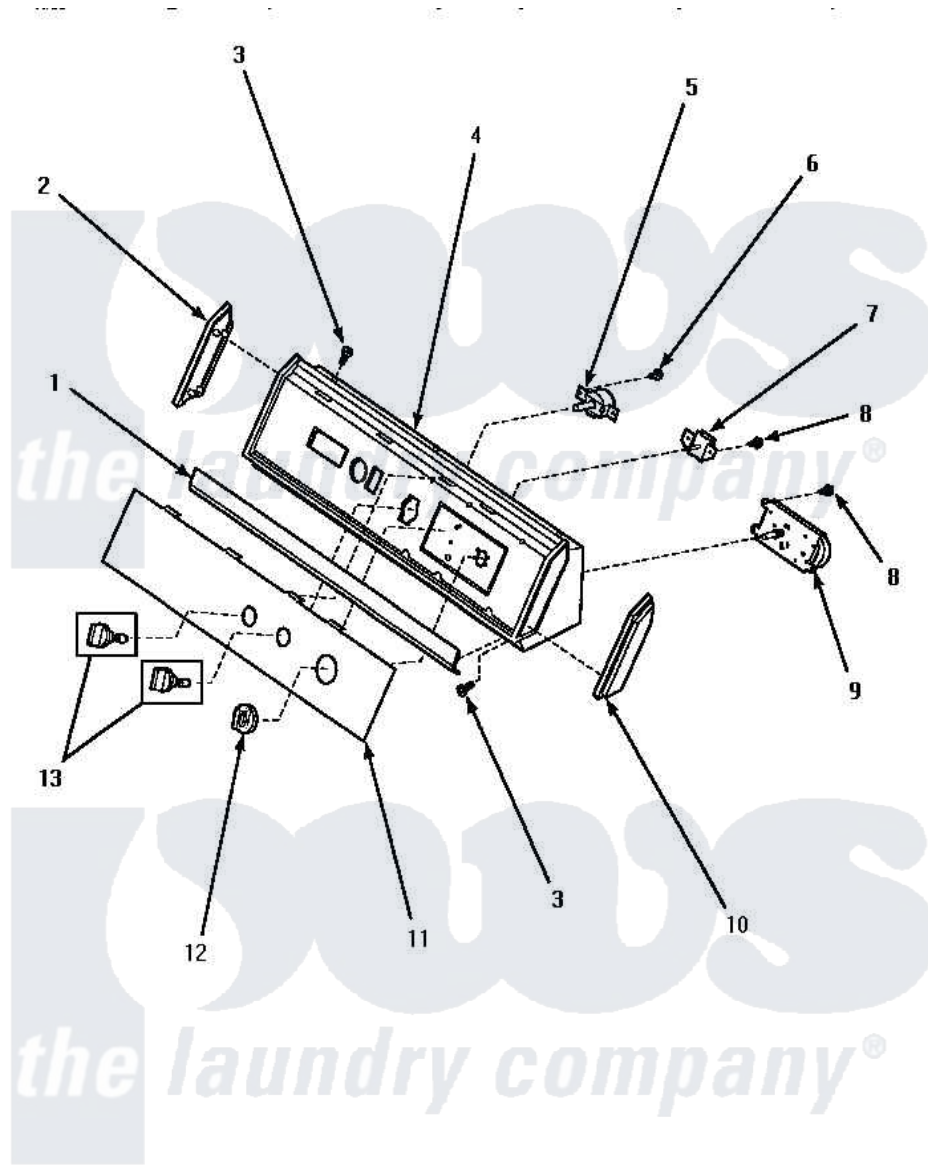

# Amana AEM697W 05 - GRAPHIC PANEL, CONTROL HOOD & CONTROLS

## GRAPHIC PANEL, CONTROL HOOD AND CONTROLS

Amana [Residential Amana AEM697W Dryer Parts](#) Parts Diagram 05 - GRAPHIC PANEL, CONTROL HOOD & CONTROLS

[Click on the part number to view part](#)

Item	Original Part Number	Replaced By	Status	Part Description
"	NOTE:		Not Available	IF DRYER IS INSTALLED IN A MANUFACTURED (MOBILE) HOME, OR IF LOCAL CODES DO NOT PERMIT GROUNDING THROUGH THE NEUTRAL, THIS WIRE WILL NOT BE CONNECTED TO THE DR
1	61849R		Not Available	TRIM, CONT PNL TOP
2	31249		Not Available	CAP,END-L.H.-CHROME
3	31752		Not Available	SCREW,No.8ABX3/4 POZIDRI
4	59937		Not Available	ASSY, HOOD MTG
5	<a href="#">62173</a>			Switch, Temperature Select
6	<a href="#">31260</a>			Screw, No.8 X 3/8 Ind H
7	<a href="#">500823</a>			Signal, Rotary
8	501086	<a href="#">90767</a>		Screw, 8A X 3/8 HeX Washer Head Tapping
9	59421	<a href="#">502967P</a>		Timer 5 Cycle Package

62176

Not Available

ASSY,TIMER KNOB & SKIR

13

[33610](#)

Assembly, Knob-Rotary-Black