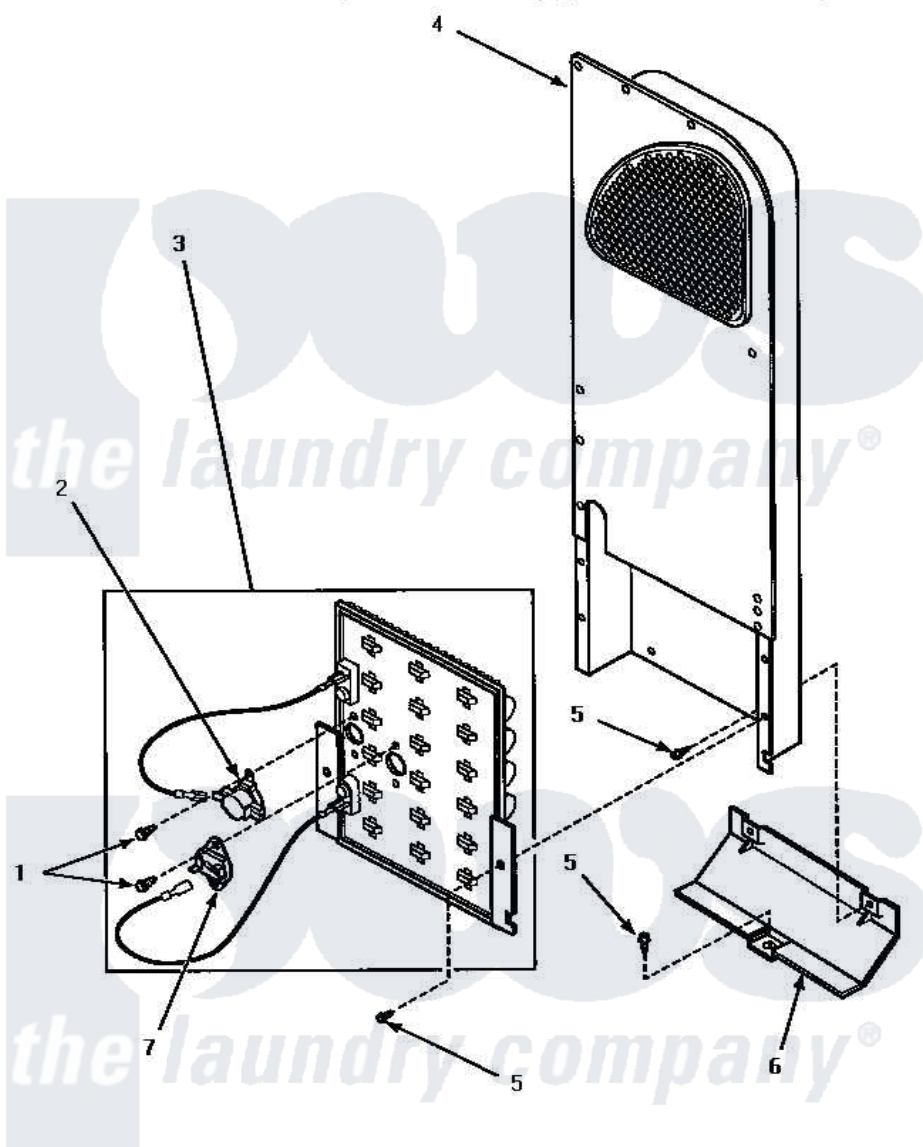

Amana AEM697W 06 - HEATER BOX ASSY (ORIGINAL)

HEATER BOX ASSEMBLY ORIGINALLY ON DRYER (Electric Model Dryers)

Amana [Residential Amana AEM697W Dryer Parts](#) Parts Diagram 06 - HEATER BOX ASSY (ORIGINAL)

[Click on the part number to view part](#)

Item	Original Part Number	Replaced By	Status	Part Description
1	23222	3177991		Screw
2	Y62641	W10116735		Thermistor-Fix
3	61928			Heater Assembly 208V
"	61927			Heater Assembly
4	Y00000000		Not Available	SEE NOTE HEATER BOX ASSEMBLY
5	501668	503688		Screw, 10B-16 X .34 I
6	60952		Not Available	SHIELD,HEAT DUCT
7	62600	40113801		Fuse, Thermal