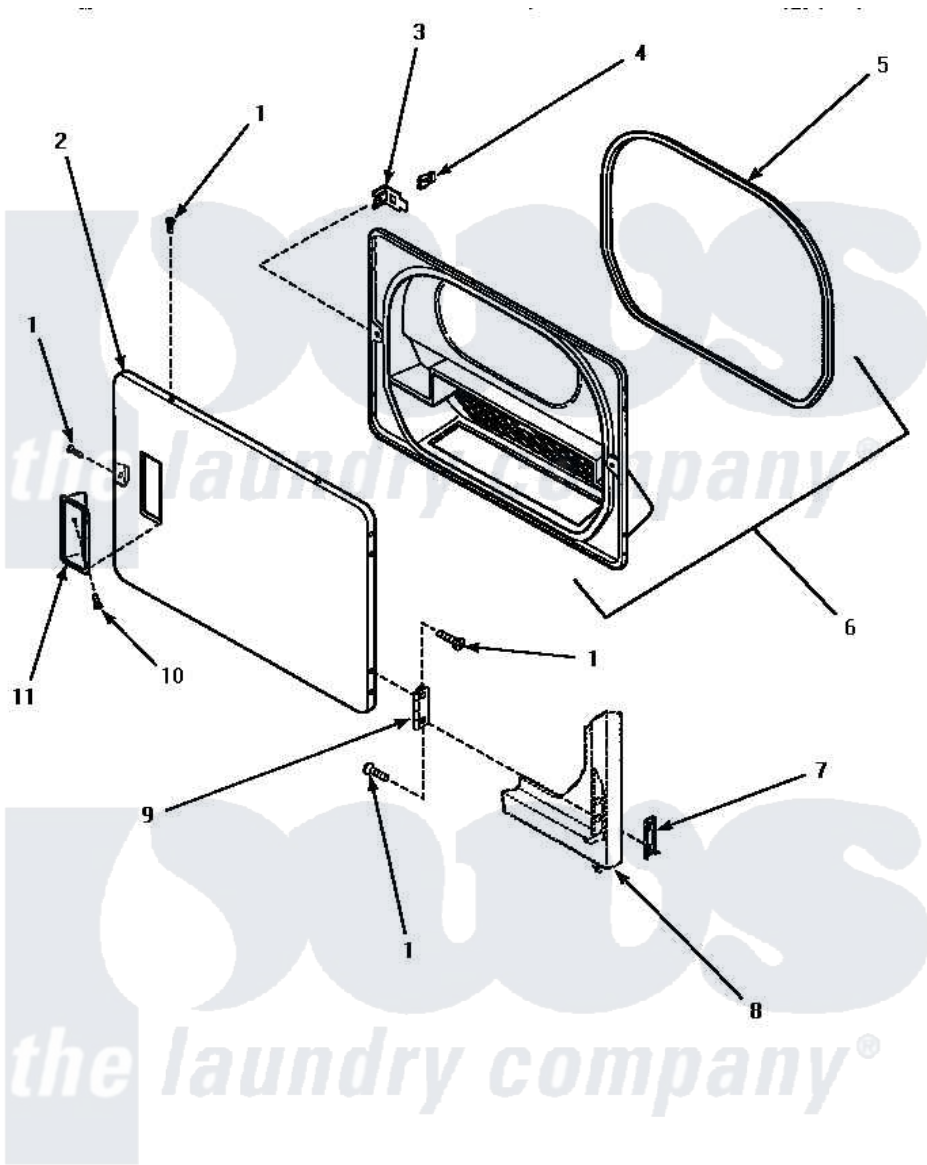

Amana AEM697W 08 - LOADING DOOR

LOADING DOOR

Amana [Residential Amana AEM697W Dryer Parts](#) Parts Diagram 08 - LOADING DOOR

[Click on the part number to view part](#)

Item	Original Part Number	Replaced By	Status	Part Description
1	500226			Screw, 8b-16 x 5/8 Tap
2	500040L			Assembly, Door-Home
"	500040H		Not Available	ASSY, DOOR-HOME
"	500040W			Assembly, Door-Home
3	500223	40116201		Bracket, Door Strike
4	500039	510181		Strike Doormetal
5	500200		Not Available	SEAL,DOOR
6	500199		Not Available	ASSY,LINER & SEAL
7	500236			Clip, Door Hinge Mount
8	Y00000000		Not Available	SEE NOTE FRONT PANEL
9	500041	Y503676		Hinge, Door And Top
10	500297	8281236		Screw
11	500042L		Not Available	PULL,DOOR
"	500042H		Not Available	PULL,DOOR
"	500042W		Not Available	PULL,DOOR
NI	500035L		Not Available	ASSY,DOOR-HOME