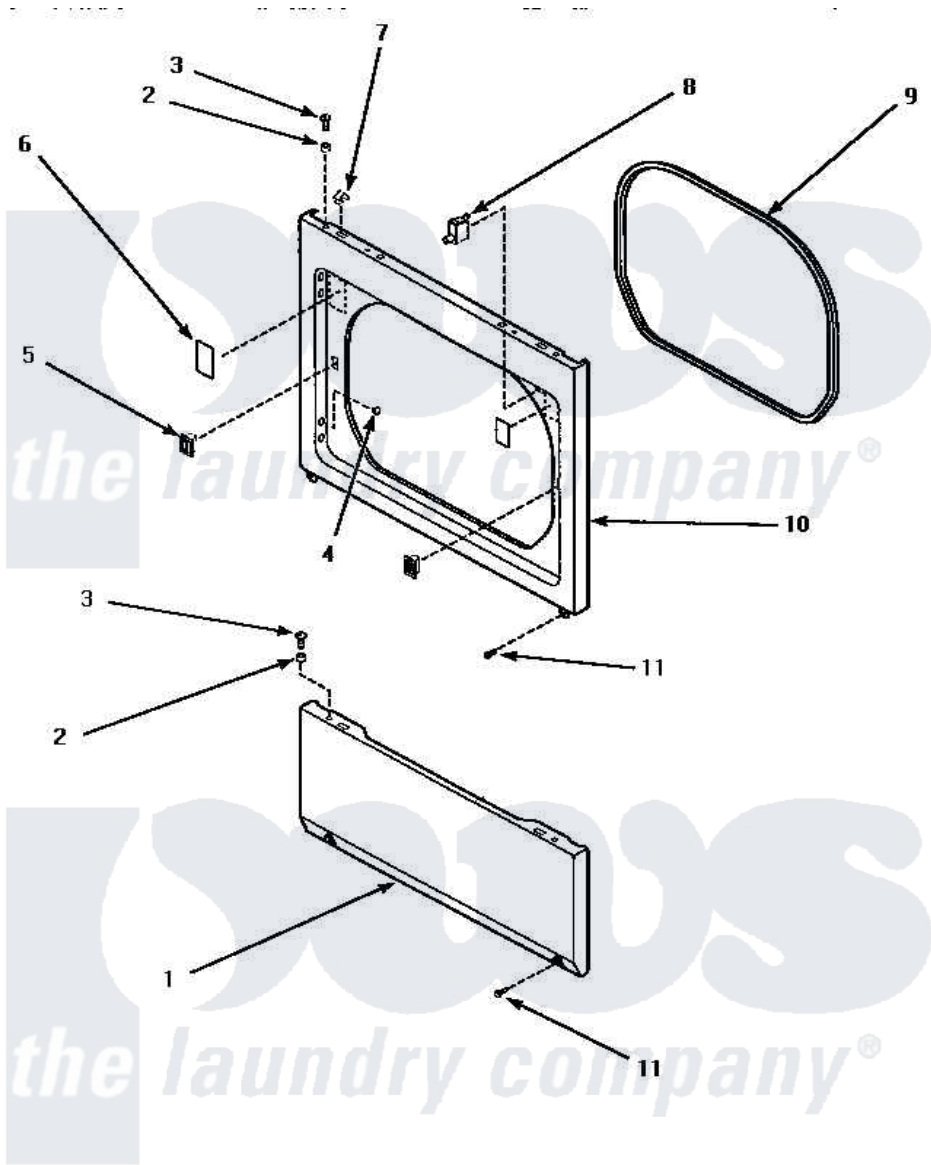

Amana AEM697W 09 - LOWER ACCESS PANEL, FRONT PANEL & SEAL

LOWER ACCESS PANEL, FRONT PANEL AND SEAL

Amana [Residential Amana AEM697W Dryer Parts](#) Parts Diagram 09 - LOWER ACCESS PANEL, FRONT PANEL & SEAL

[Click on the part number to view part](#)

| Item | Original Part Number | Replaced By | Status | Part Description |
|------|-------------------------|----------------------------|---------------|-----------------------------|
| 1 | 500044W | 40045301WP | | Panel, Access |
| " | 500044H | | Not Available | PANEL,ACCESS |
| " | 500044L | | Not Available | PANEL, ACCESS (ALMOND) |
| 2 | 56079 | 505187 | | Locator, Panel |
| 3 | 32671 | Y014874 | | Screw, Idler Arm And Sleeve |
| 4 | 500227 | 505295 | | Screw, No.8ab-16 x 3/4 PH |
| 5 | 54660 | LA-1003 | | Door Catch Kit |
| 6 | 500281 | | Not Available | STICKER |
| 7 | 28835 | 22001650 | | Fastener, Spring |
| 8 | Y62872 | W10169313 | | Switch-Dor |
| 9 | 500034 | | | Seal, Front Panel |
| 10 | 500033W | | Not Available | PANEL, FRONT |
| " | 500033H | | Not Available | PANEL,FRONT |
| " | 500033L | | | Panel, Front |
| 11 | 33562 | 27001200 | | Screw |