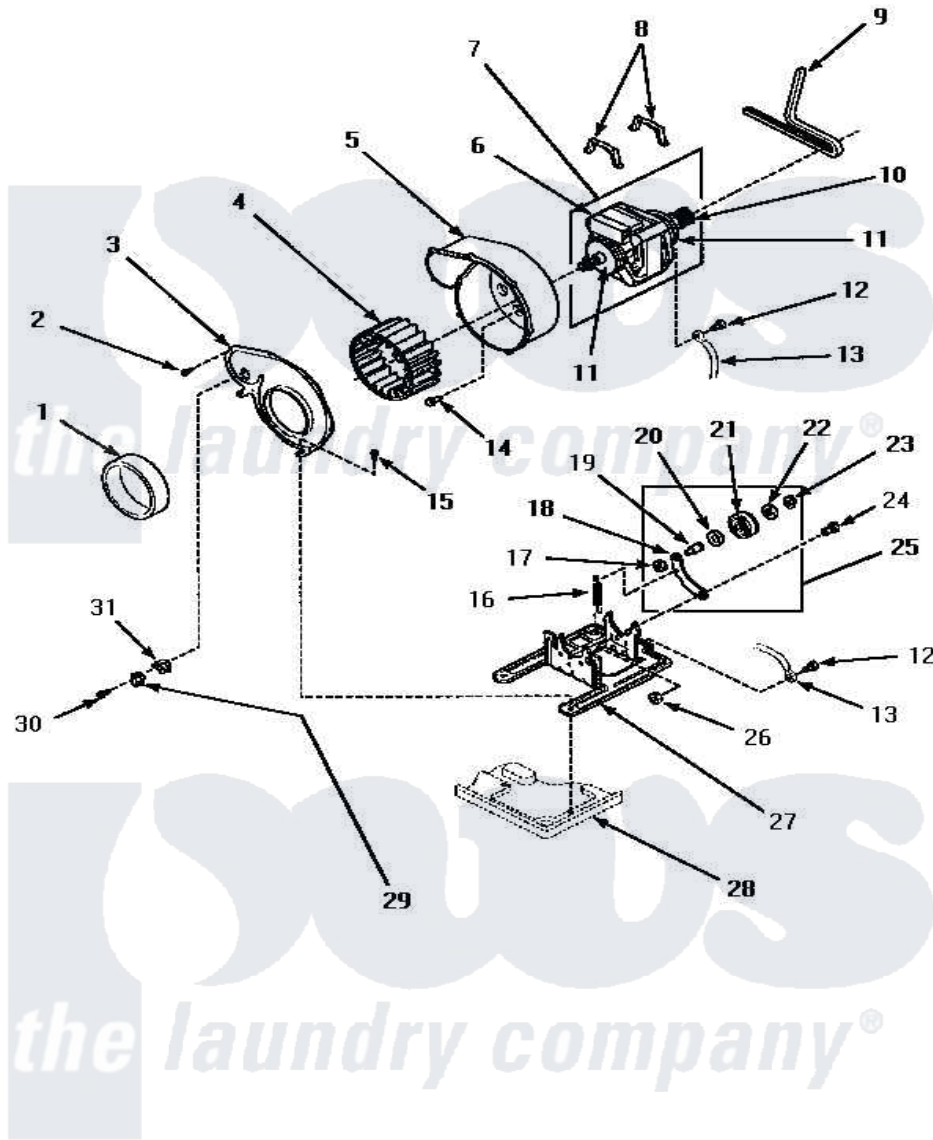

Amana AEM697W 10 - MOTOR, EXHAUST FAN & BELT

MOTOR, EXHAUST FAN AND BELT

Amana [Residential Amana AEM697W Dryer Parts](#) Parts Diagram 10 - MOTOR, EXHAUST FAN & BELT

[Click on the part number to view part](#)

Item	Original Part Number	Replaced By	Status	Part Description
1	500313			Seal, Blower Housing
2	31260			Screw, No.8 X 3/8 Ind H
3	500078	511969P		Kit Blower Housing And Cover
4	56000	510139P		Assembly Blower Fan Package
5	56020			Housing, Blower
6	501218		Not Available	MOTOR SWITCH (DOES NOT INCLUDE THERMAL PROT
7	501211	2200376		Motor
8	Y58047	660658		Clamp, Motor Mounting 343481 685441
9	59174	40111201		Belt, Cylinder
10	500011			Pulley, Motor
11	58044A		Not Available	MOUNT,MOTOR-LOCKING
12	20530			Screw, 10-24 x 3/8 Hex
13	Y00000000		Not Available	SEE NOTE GROUND WIRE FROM MOTOR TO MOUNTING BRACKET, GREEN

14	Y31645	27001200	Screw
15	33562	27001200	Screw
16	56076		Spring, Idler
17	56156	358160	Nut
18	500910	37001144	Assembly- Idler
19	56461		Shaft
20	52549		Washer, 501 ID X3/4 Odx
21	Y54414		Assembly, Wheel And Bearing
22	52549		Washer, 501 ID X3/4 Odx
23	23748		Ring, Retaining
24	500824		Screw, 1/4-20 Unc Hex
25	500269	37001287	Assembly, Idler Lever/Shaft/Pulley
26	52566	27001225	Nut, Jam Mid Lock 1/4-20
27	500822	503613	Mount, Motor
28	Y00000000		Not Available SEE NOTE BASE
29	Y61372		Thermostat
30	501086	90767	Screw, 8A X 3/8 HeX Washer Head Tapping
31	61401	61623	Thermostat, Heater-BR