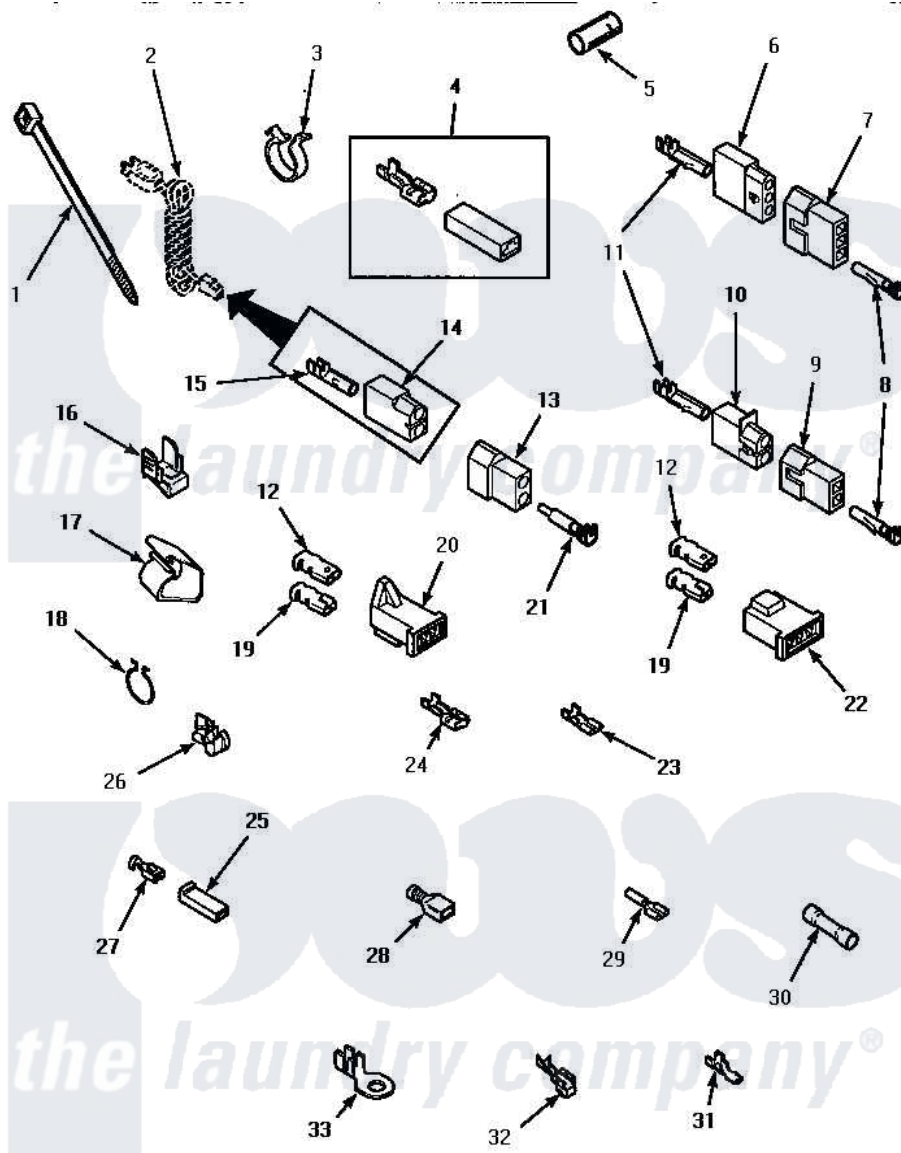

Amana AEM697W 12 - TERMINALS

TERMINALS

Amana [Residential Amana AEM697W Dryer Parts](#) Parts Diagram 12 - TERMINALS

[Click on the part number to view part](#)

Item	Original Part Number	Replaced By	Status	Part Description
1	55881	M0321209		Tie-Electrical
2	Y00000000		Not Available	SEE NOTE POWER CORD -- (FOR GAS MODELS)
3	61510	504034		Clip, Wire
4	Y00237			Terminal-Female 1/4 ((1) 12 GAUGE Wire Or(2) 18 GA
5	Y21365	503670		Sleeve Insulator
6	23039	697780		Receptacle,
7	23040			Plug-3 Circuit
8	Y00116			Terminal, Pin-Male
9	56448			Terminal Block Plug
10	56451			Receptacle, 2 Circuit
11	Y00117	5011-XX		093 Female Socket
12	Y00189			Terminal, Spade
13	56266			Plug
14	56265			Receptacle, 2 Circuit
15	00130			Terminal, Pin-1/8 Femal

16	Y00161	B5733302		Clip, Ground
17	35521		Not Available	CLIP,HARNESS HOLDER
18	51291			Clip, Wire
19	Y00190			Connector-Receptacle
20	58799			Connector-2 Circuit
21	Y00127			Terminal, Pin-1/8 Male
22	58800		Not Available	CONNECTOR-3 CIRCUIT (3 CIRCUIT CONNECTOR)
23	Y00209			Spade Terminal (18 Gauge) (3/16 Inch-(2) 18 Gauge Wires-
"	Y00124			Spade Terminal (18 Gauge) (3/16 Inch-(1) 18 Gauge Wire-
"	00156	00156SRE		65br30/FI
24	Y00121		Not Available	SPADE TERMINAL(12 GAUGE) (1/4 INCH-(2) 18 GAUGE WIRES O
"	Y00245	M0320576		Terminal
"	Y00119		Not Available	SPADE TERMINAL(18 GAUGE) (1/4 INCH-(1) 18 GAUGE WIRE)
25	90789			Connector
26	21903	211881		Grommet, Cord Part Not Used-Gas Models Only
27	Y00115			Lock In Spade Terminal (18 Gaug (1/4 Inch-(1) 18 Gauge Wire)
"	00122		Not Available	(1/4 INCH-(2) 18 GAUGE WIRES O
28	Y00163	285432		Terminal
"	Y00165			Insulated Spade Terminal
29	Y00215			Barrel Insulated Spade
"	Y00214		Not Available	BARREL INSULATED SPADE(18 GAUG (1/4 INCH-18 GAUGE WIRE)
30	30865			Butt Splice Connector
31	Y00139	Y00138		Male Tab Terminal 18 Gauge Wire)
"	Y00138			Male Tab Terminal 18 Gauge Wire)
32	Y00114			Spade Terminal
33	00110			No.10 18 Gauge Wire
"	Y00111			Ring Terminal No.10 No.10 18 Gauge Wires Or