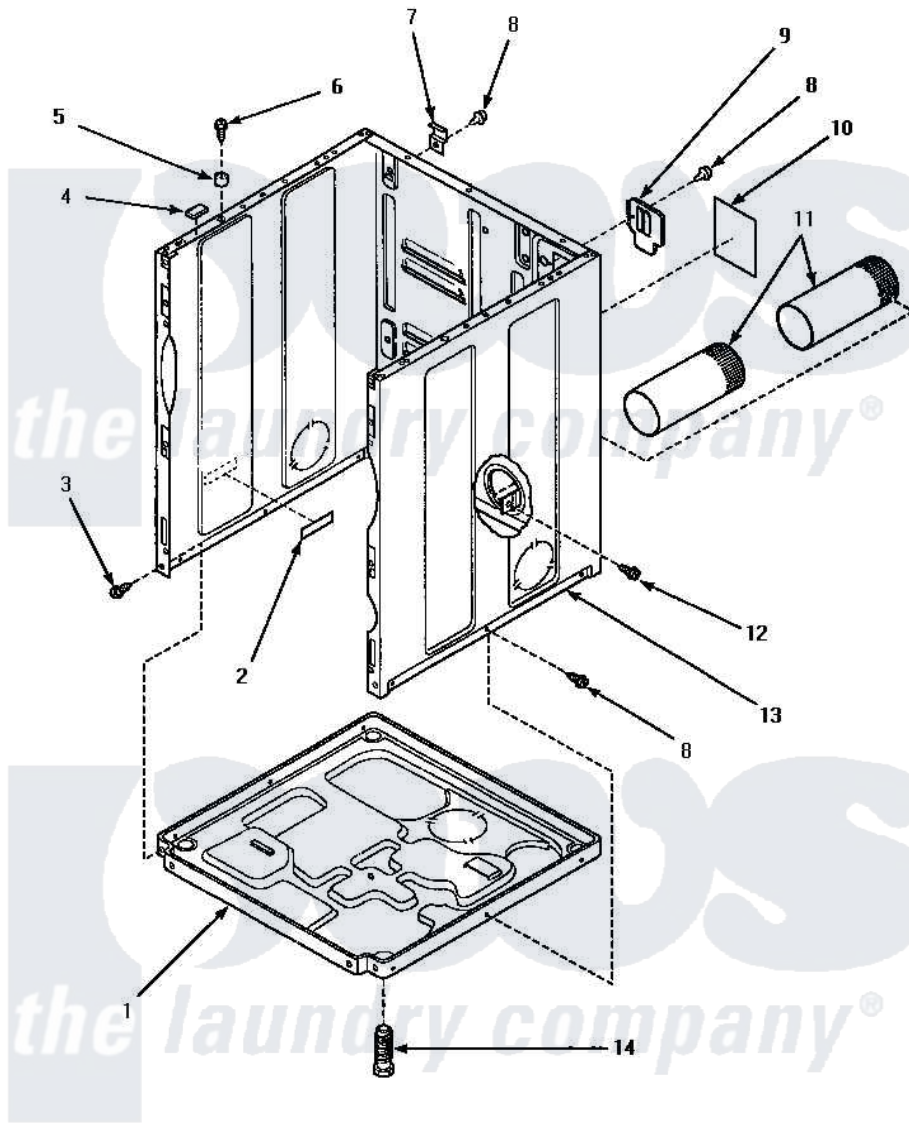

Amana AEM697W2 10 - L

CABINET, EXHAUST DUCT AND BASE

Amana [Residential Amana AEM697W2 Dryer Parts](#) Parts Diagram 10 - L
 Click on the part number to view part

Item	Original Part Number	Replaced By	Status	Part Description
1	500070			Base, Dryer
2	61294		Not Available	(ELECTRIC MODELS)
3	33562	27001200		Screw
4	Y56128			Pad, Bumper
5	56079	505187		Locator, Panel
6	32671	Y014874		Screw, Idler Arm And Sleeve
7	500003			Hinge, Top
8	33562	27001200		Screw
9	500114	510903		Plate Access Panel
10	501289		Not Available	(ELECTRIC MODELS)
11	500064	505518		Duct, Exhaust
12	501668	503688		Screw, 10B-16 X .34 I
13	500001LP	727P3L		Kit Dryer Panels
"	500001WP	37001284		Cabinet As Pack
14	Y500101			Leg, Leveling
NI	521P3			Kit, Flex Vent-Display