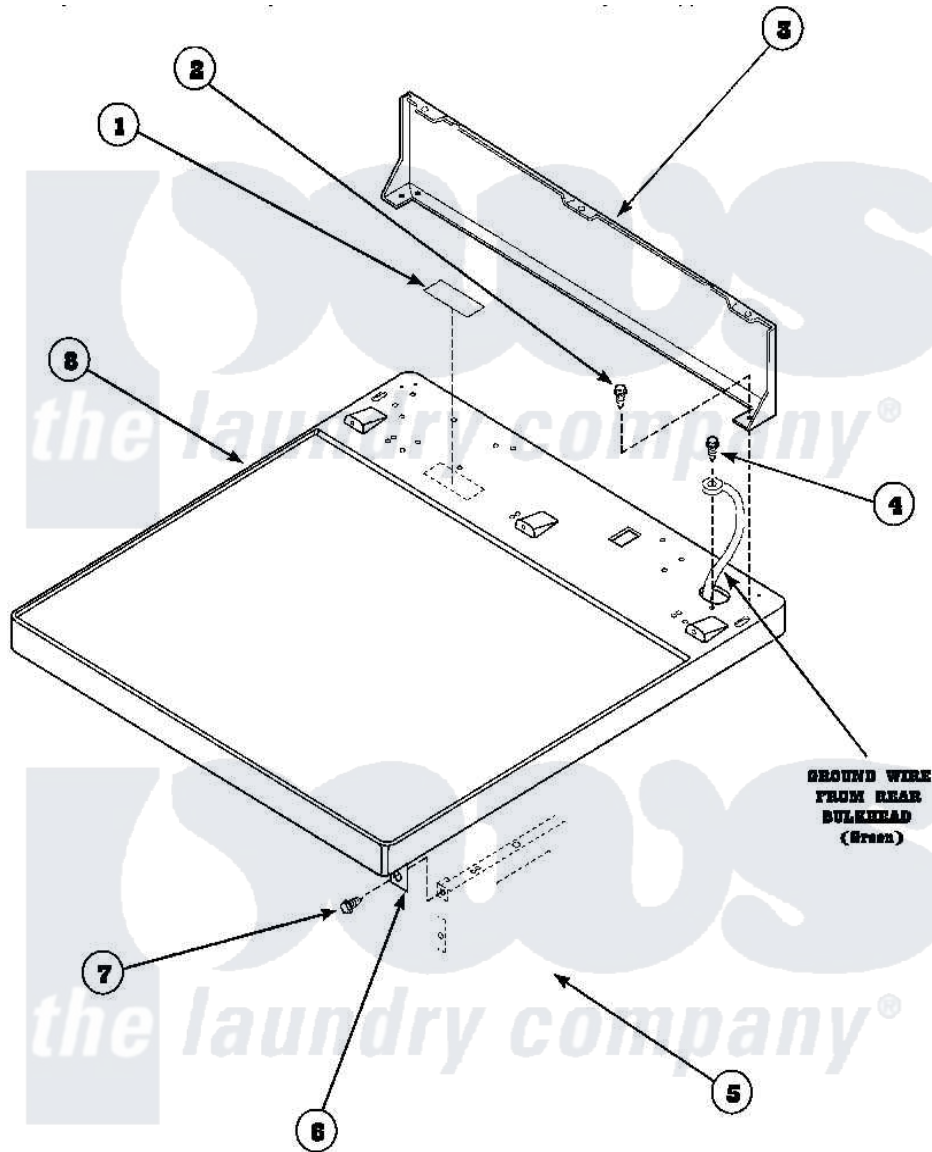

Amana AEM697W2 (BOM: PAEM697W2) 01 - CABINET TOP AND CONTROL HOOD REAR PANEL

Amana Residential Amana AEM697W2 (BOM: PAEM697W2) Dryer Parts Parts Diagram 01 - CABINET TOP AND CONTROL HOOD REAR PANEL
 Click on the part number to view part

Item	Original Part Number	Replaced By	Status	Part Description
1	24903		Not Available	STICKER,DISCONNECT POW
2	501086	90767		Screw, 8A X 3/8 HeX Washer Head Tapping
3	500343		Not Available	PANEL,BACK(HOME HOOD)
4	20530			Screw, 10-24 x 3/8 Hex
5	500001P		Not Available	(ADD LETTER BEFORE "P" IN PART
6	500084	40130801		Bracket, Top Mount
7	33562	27001200		Screw
8	500085P		Not Available	(ADD LETTER L-L, W-W TO PART N