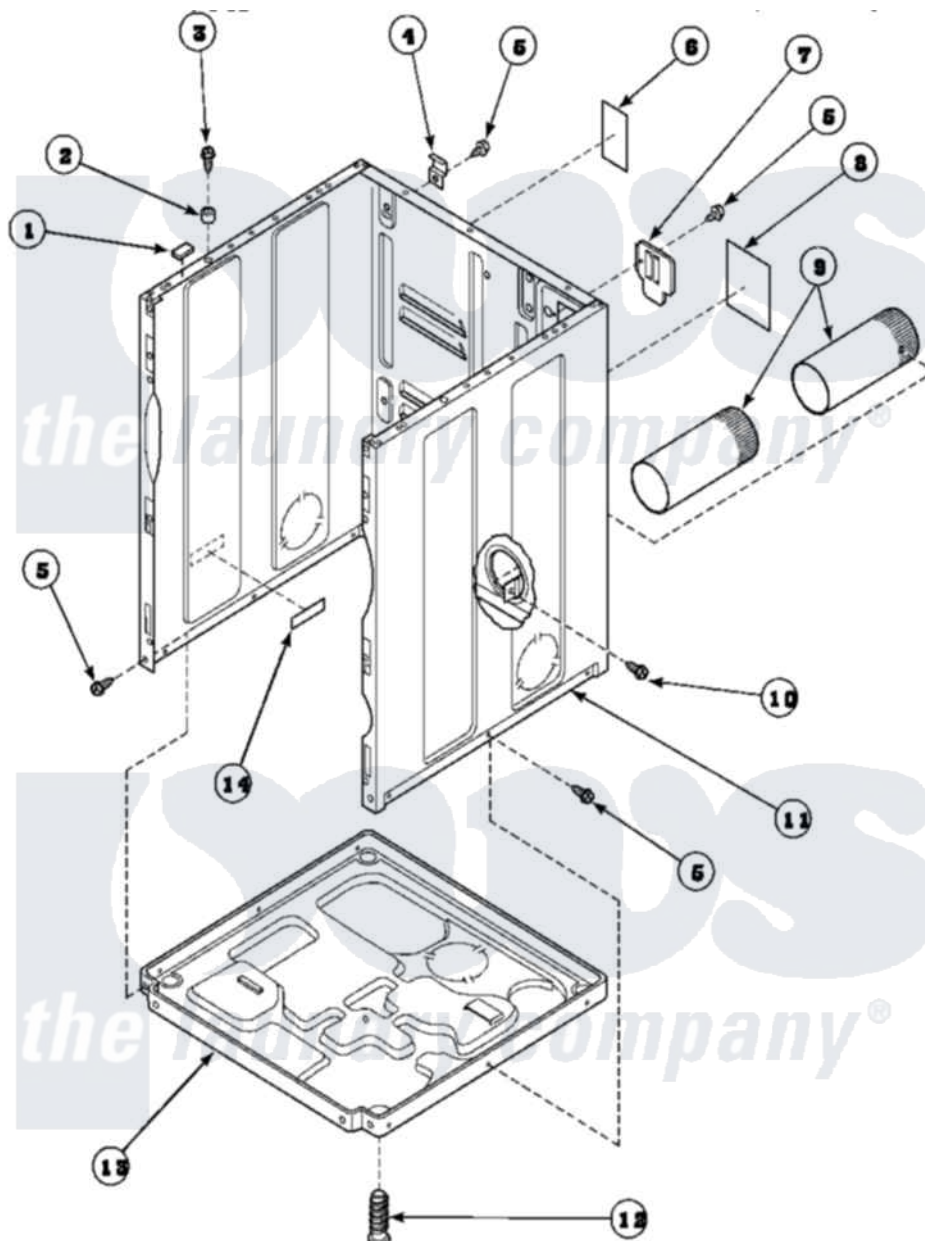

Amana AEM697W2 (BOM: PAEM697W2) 02 - CABINET, EXHAUST DUCT AND BASE

Amana Residential Amana AEM697W2 (BOM: PAEM697W2) Dryer Parts Parts Diagram 02 - CABINET, EXHAUST DUCT AND BASE

[Click on the part number to view part](#)

Item	Original Part Number	Replaced By	Status	Part Description
1	Y56128			Pad, Bumper
2	56079	505187		Locator, Panel
3	32671	Y014874		Screw, Idler Arm And Sleeve
4	500003			Hinge, Top
5	33562	27001200		Screw
6	500670		Not Available	STICKER NG OR MIXED GA
7	500114	510903		Plate Access Panel
8	501289		Not Available	(ELECTRIC MODELS)
9	500064	505518		Duct, Exhaust
10	501668	503688		Screw, 10B-16 X .34 I
11	500001P		Not Available	(ADD LETTER BEFORE "P" IN PART
12	Y500101			Leg, Leveling
13	500070			Base, Dryer
14	61294		Not Available	(ELECTRIC MODELS)