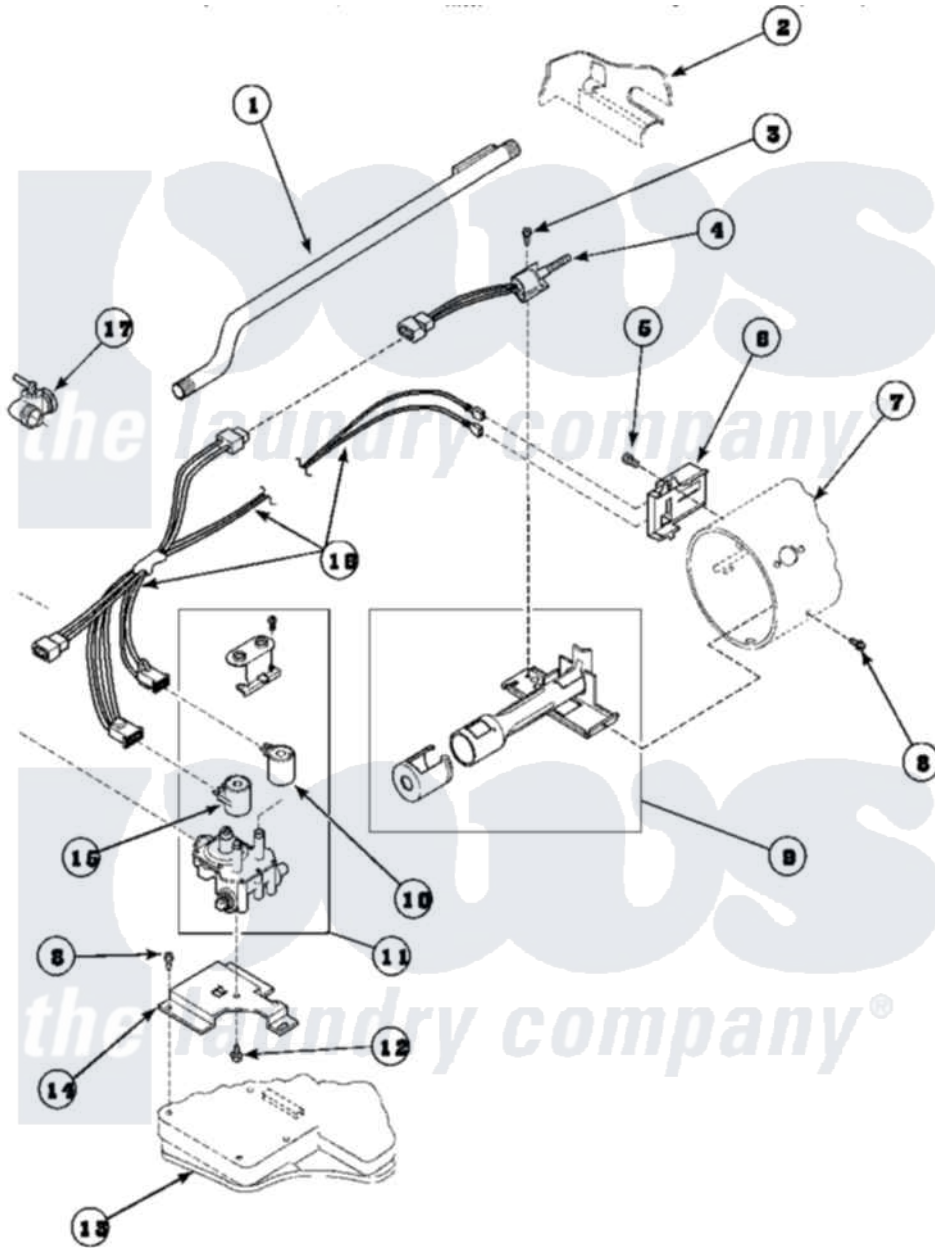

Amana AEM697W2 (BOM: PAEM697W2) 04 - GAS VALVE, IGNITER & GAS CONVERSION KITS

Amana Residential Amana AEM697W2 (BOM: PAEM697W2) Dryer Parts Parts Diagram 04 - GAS VALVE, IGNITER & GAS CONVERSION KITS
 Click on the part number to view part

Item	Original Part Number	Replaced By	Status	Part Description
1	500647	510204		Pipe
2	500001P		Not Available	(ADD LETTER BEFORE "P" IN PART
3	51782		Not Available	SCREW, 6B-20X5/16
4	60868	37001308		Ignitor
5	23222	3177991		Screw
6	Y56231	338906		Radiant, Sensor
7	61974		Not Available	BURNER HOUSING
8	501668	503688		Screw, 10B-16 X .34 I
9	Y56234	37001304		Burner Ign
10	58804B	694540		Coil, 60 Hz
11	58804			Assembly, Valve-Gas-Single-
12	56124	3370225		Screw
13	500070			Base, Dryer
14	500821			Bracket, Mounting-Gas

15	58804A	306106	Coil, Holding And Booster--W
16	60641	37001007	Harness, Wire
17	Y56229	510205	Valve-Elbo
NI	501885		Not Available HARNESS, WIRE
"	501886		Not Available HARNESS WIRE
"	500694		Not Available ASSY,WIRE HARNESS
"	500695		Not Available ASSY,WIRE HARNESS
"	500692		Not Available ASSY,WIRE HARNESS
"	500693		Not Available ASSY,WIRE HARNESS