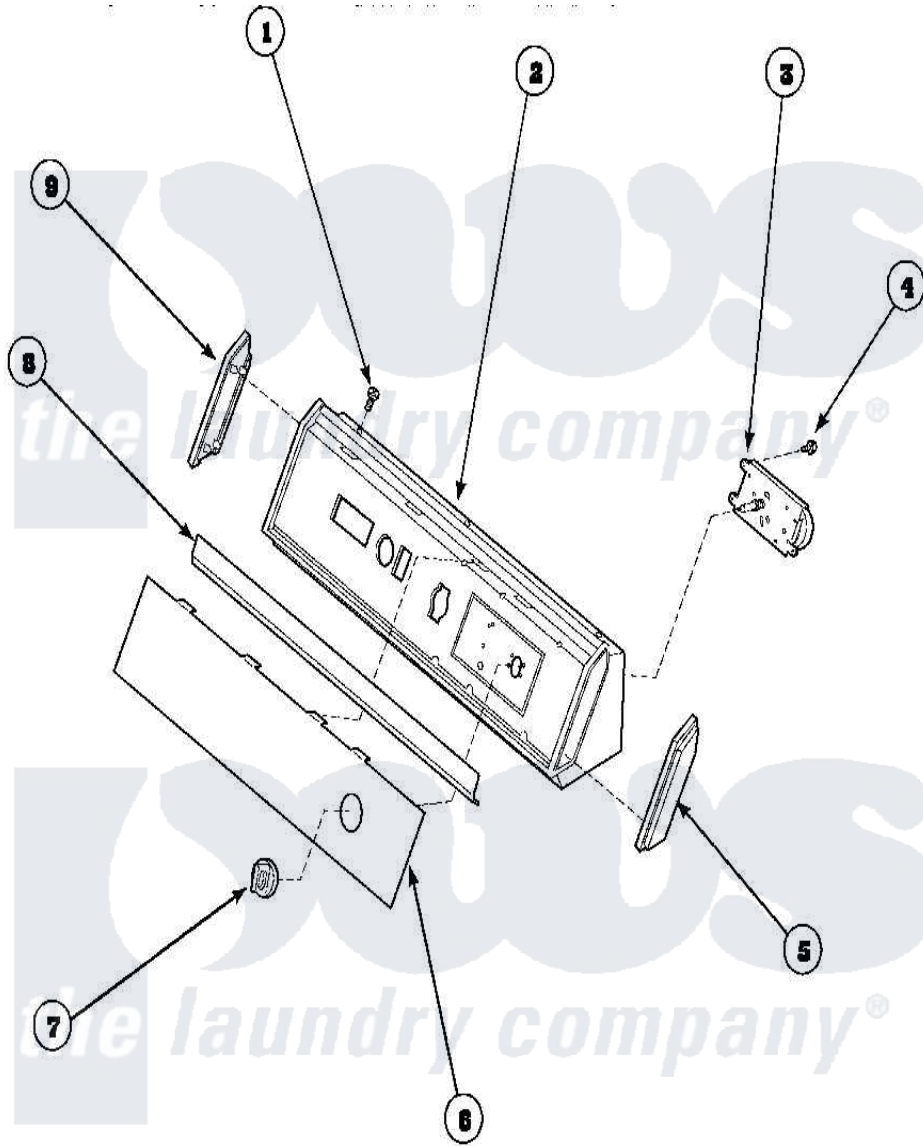

**Amana AEM697W2 (BOM: PAEM697W2) 05 - GRAPHIC PANEL, CONTROL HOOD AND CONTROLS**

Amana Residential Amana AEM697W2 (BOM: PAEM697W2) Dryer Parts Parts Diagram 05 - GRAPHIC PANEL, CONTROL HOOD AND CONTROLS  
 Click on the part number to view part

Item	Original Part Number	Replaced By	Status	Part Description
1	32993		Not Available	SCREW, No.8ABX3/4 POZIDRI
"	31752		Not Available	SCREW, No.8ABX3/4 POZIDRI
2	62745	<a href="#">660966</a>		Switch-WL
"	59937		Not Available	ASSY, HOOD MTG
3	501881		Not Available	TIMER
4	501086	<a href="#">90767</a>		Screw, 8A X 3/8 HeX Washer Head Tapping
5	<a href="#">31248</a>			Cap, End-RH-Chrome
6	<a href="#">502202</a>			Panel, Graphics Black
7	62234		Not Available	ASSY, TIMER KNOB & SKIRT WHITE
"	62176		Not Available	ASSY, TIMER KNOB & SKIR
8	61849R		Not Available	TRIM, CONT PNL TOP
9	31249		Not Available	CAP, END-L.H.-CHROME