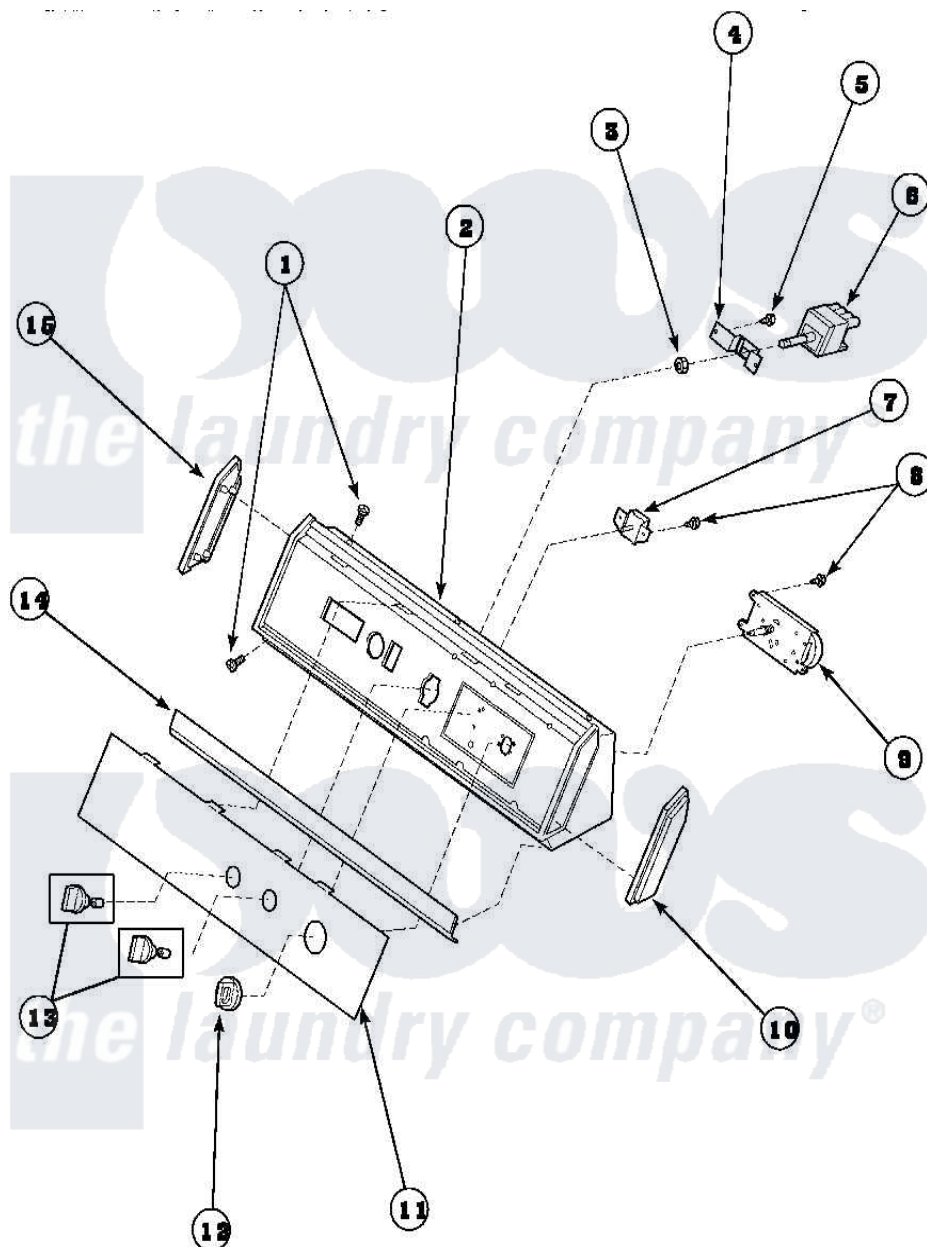

# Amana AEM697W2 (BOM: PAEM697W2) 06 - GRAPHIC PANEL, CONTROL HOOD AND CONTROLS

Amana Residential Amana AEM697W2 (BOM: PAEM697W2) Dryer Parts Parts Diagram 06 - GRAPHIC PANEL, CONTROL HOOD AND CONTROLS  
 Click on the part number to view part

Item	Original Part Number	Replaced By	Status	Part Description
1	32993		Not Available	SCREW, No.8ABX3/4 POZIDRI
"	31752		Not Available	SCREW, No.8ABX3/4 POZIDRI
2	62745	<a href="#">660966</a>		Switch-WL
"	59937		Not Available	ASSY, HOOD MTG
3	57584		Not Available	NUT
4	<a href="#">59704</a>			Bracket, Switch Mount
5	<a href="#">31260</a>			Screw, No.8 X 3/8 Ind H
6	Y61511		Not Available	SWITCH,FABRIC SELECTOR
7	<a href="#">500823</a>			Signal, Rotary
8	501086	<a href="#">90767</a>		Screw, 8A X 3/8 HeX Washer Head Tapping
9	<a href="#">502963</a>			Timer, 3 Cycle
10	<a href="#">31248</a>			Cap, End-RH-Chrome
11	502203		Not Available	PANEL, GRAPHICS GRAY