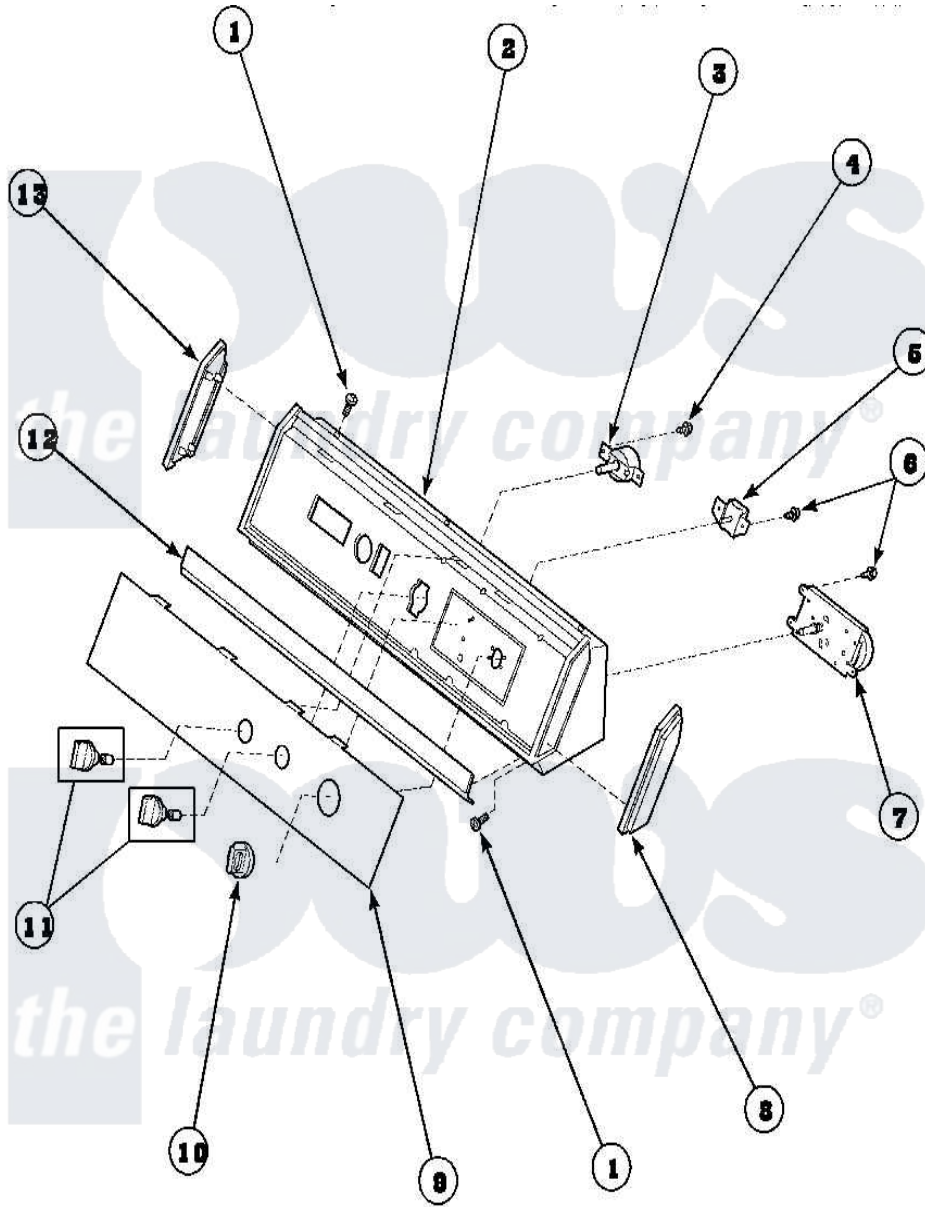

**Amana AEM697W2 (BOM: PAEM697W2) 07 - GRAPHIC PANEL, CONTROL HOOD AND CONTROLS**

Amana Residential Amana AEM697W2 (BOM: PAEM697W2) Dryer Parts Parts Diagram 07 - GRAPHIC PANEL, CONTROL HOOD AND CONTROLS  
 Click on the part number to view part

Item	Original Part Number	Replaced By	Status	Part Description
1	32993		Not Available	SCREW, No.8ABX3/4 POZIDRI
"	31752		Not Available	SCREW, No.8ABX3/4 POZIDRI
2	62745	<a href="#">660966</a>		Switch-WL
"	59937		Not Available	ASSY, HOOD MTG
3	<a href="#">62173</a>			Switch, Temperature Select
4	<a href="#">31260</a>			Screw, No.8 X 3/8 Ind H
5	<a href="#">500823</a>			Signal, Rotary
6	501086	<a href="#">90767</a>		Screw, 8A X 3/8 HeX Washer Head Tapping
7	502967	<a href="#">502967P</a>		Timer 5 Cycle Package
8	<a href="#">31248</a>			Cap, End-RH-Chrome
9	502200	<a href="#">154089501</a>		Control Electrical
"	502445		Not Available	PANEL, GRAPHICS WHITE
10	62234		Not Available	ASSY, TIMER KNOB & SKIRT

10	62204	Not Available	WHITE
"	62176	Not Available	ASSY,TIMER KNOB & SKIR
11	<a href="#">33610</a>		Assembly, Knob-Rotary-Black
"	33688	<a href="#">36701W</a>	Knob
12	61849R	Not Available	TRIM, CONT PNL TOP
13	31249	Not Available	CAP,END-L.H.-CHROME