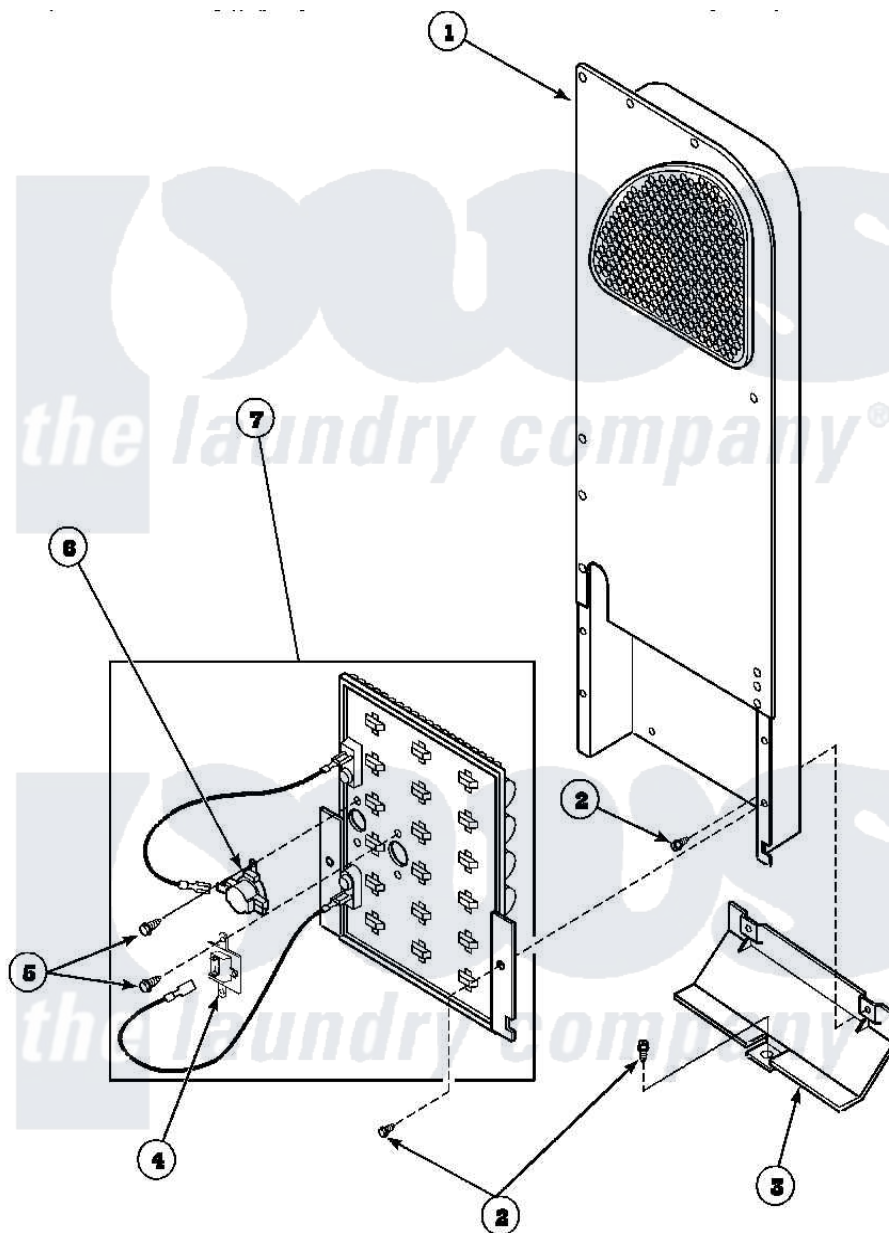

**Amana AEM697W2 (BOM: PAEM697W2) 08 - HEATER BOX ASSY
ORIGINALLY ON ELEC DRYER**

Amana [Residential Amana AEM697W2 \(BOM: PAEM697W2\) Dryer Parts](#) Parts Diagram 08 - HEATER BOX ASSY ORIGINALLY ON ELEC DRYER
Click on the part number to view part

Item	Original Part Number	Replaced By	Status	Part Description
1	500179P	503605		Assembly, Heater Duct
2	501668	503688		Screw, 10B-16 X .34 I
3	60952		Not Available	SHIELD,HEAT DUCT
4	62600	40113801		Fuse, Thermal
5	23222	3177991		Screw
6	Y62641	W10116735		Thermistor-Fix
7	61928			Heater Assembly 208V
"	61927			Heater Assembly