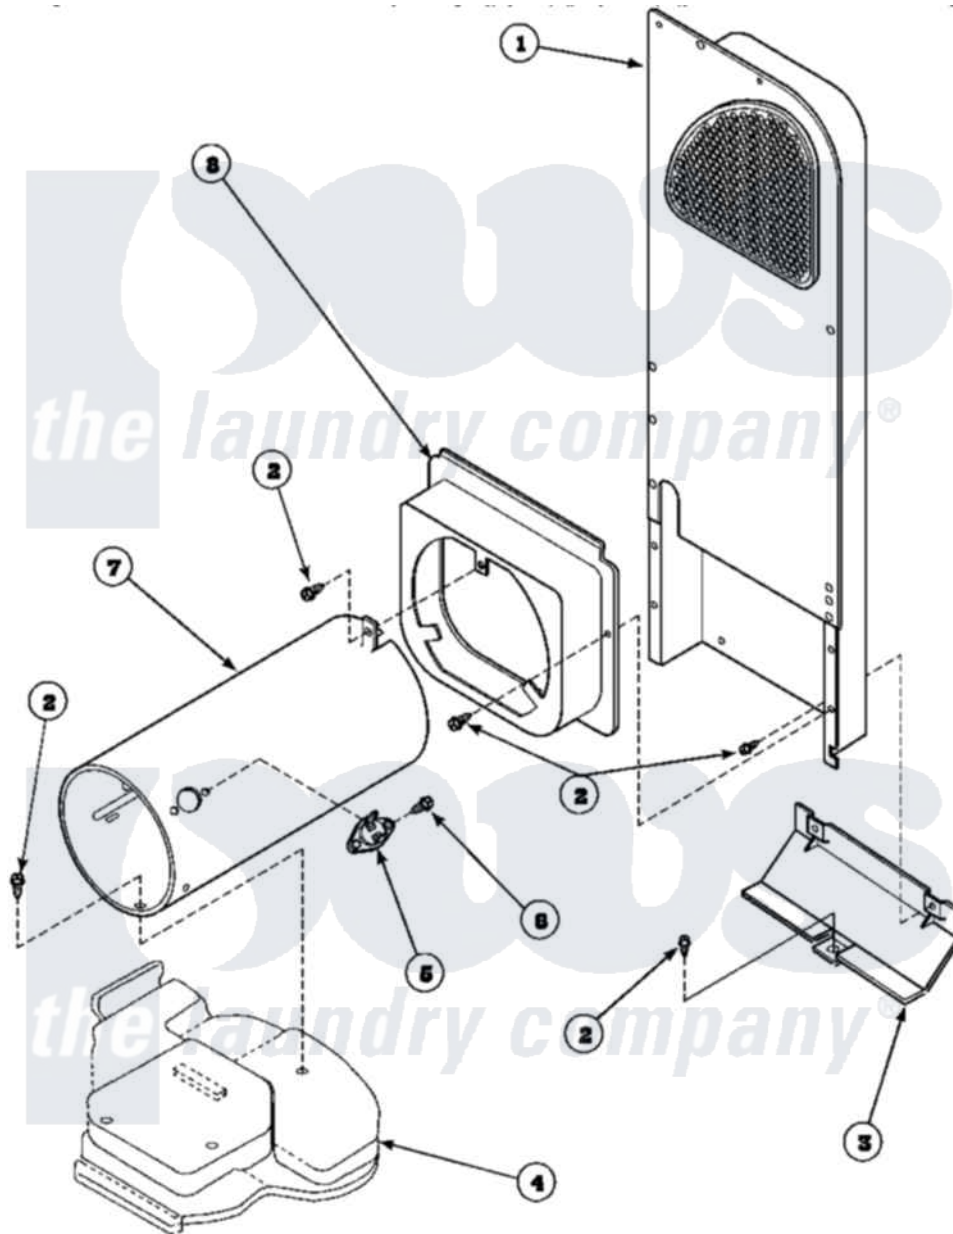

**Amana AEM697W2 (BOM: PAEM697W2) 09 - HEATER BOX ASSY
ORIGINALLY ON GAS DRYER**

Amana Residential Amana AEM697W2 (BOM: PAEM697W2) Dryer Parts Parts Diagram 09 - HEATER BOX ASSY ORIGINALLY ON GAS DRYER
Click on the part number to view part

Item	Original Part Number	Replaced By	Status	Part Description
1	500179P	503605		Assembly, Heater Duct
2	501668	503688		Screw, 10B-16 X .34 I
3	60952		Not Available	SHIELD,HEAT DUCT
4	500070			Base, Dryer
5	Y61886			Thermostat, Limit-Blk
6	51782		Not Available	SCREW, 6B-20X5/16
7	61974		Not Available	BURNER HOUSING
8	500122	510101		Shroud Heat Duct