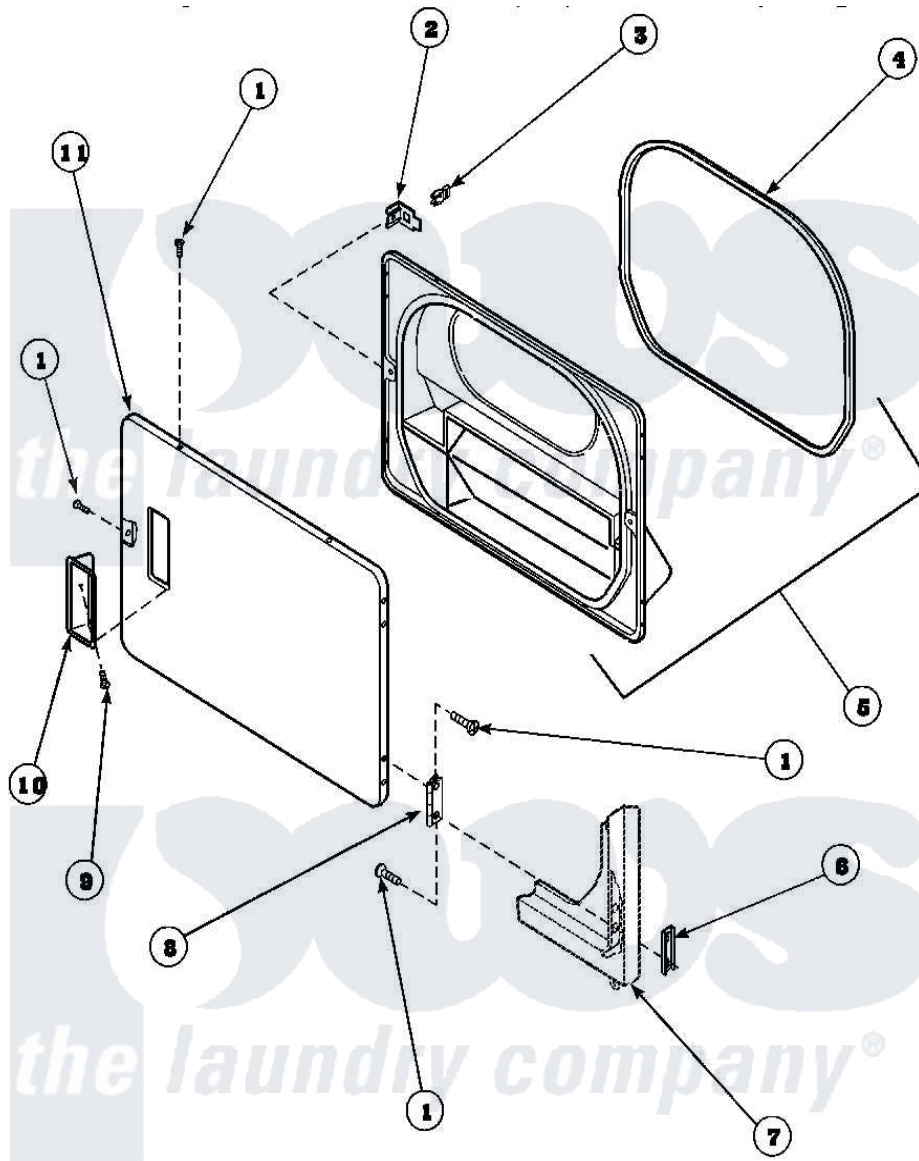

# Amana AEM697W2 (BOM: PAEM697W2) 11 - LOADING DOOR

Amana [Residential Amana AEM697W2 \(BOM: PAEM697W2\) Dryer Parts](#) Parts Diagram 11 - LOADING DOOR  
 Click on the part number to view part

Item	Original Part Number	Replaced By	Status	Part Description
1	<a href="#">500226</a>			Screw, 8b-16 x 5/8 Tap
2	500223	<a href="#">40116201</a>		Bracket, Door Strike
3	500039	<a href="#">510181</a>		Strike Doormetal
4	500200		Not Available	SEAL,DOOR
5	500199		Not Available	ASSY,LINER & SEAL
6	<a href="#">500236</a>			Clip, Door Hinge Mount
7	500033		Not Available	FRONT PANEL
8	500041	<a href="#">Y503676</a>		Hinge, Door And Top
9	500297	<a href="#">8281236</a>		Screw
10	500042		Not Available	DOOR PULL
11	<a href="#">500040</a>			Outer Door Panel
NI	500035		Not Available	COMPLETE LOADING DOOR ASSEMBLY