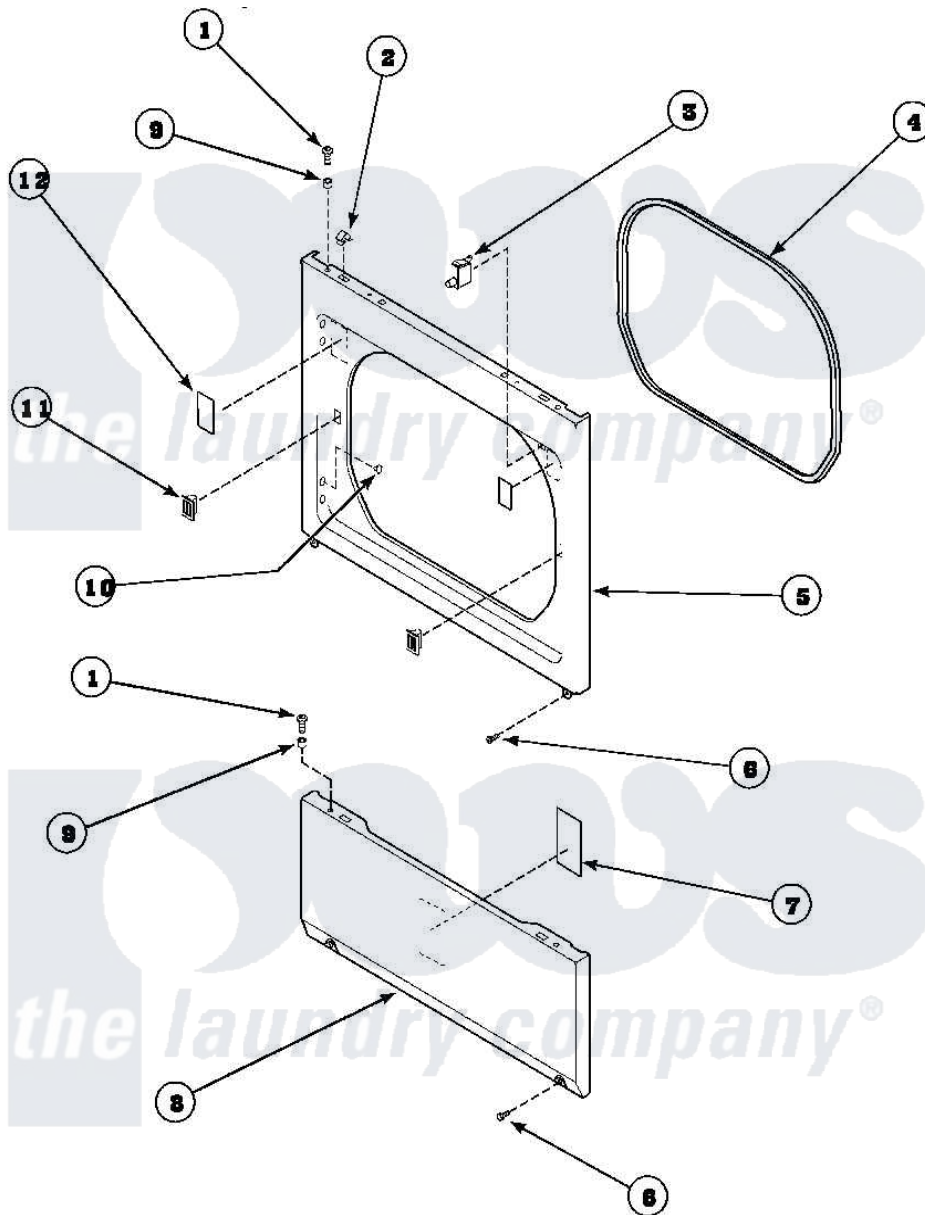

Amana AEM697W2 (BOM: PAEM697W2) 12 - LOWER ACCESS PANEL, FRONT PANEL AND SEAL

Amana Residential Amana AEM697W2 (BOM: PAEM697W2) Dryer Parts Parts Diagram 12 - LOWER ACCESS PANEL, FRONT PANEL AND SEAL
 Click on the part number to view part

Item	Original Part Number	Replaced By	Status	Part Description
1	32671	Y014874		Screw, Idler Arm And Sleeve
2	28835	22001650		Fastener, Spring
3	Y62872	W10169313		Switch-Dor
4	500034			Seal, Front Panel
5	500033		Not Available	FRONT PANEL
6	33562	27001200		Screw
7	500670		Not Available	STICKER NG OR MIXED GA
8	500044		Not Available	LOWER ACCESS PANEL
9	56079	505187		Locator, Panel
10	500227	505295		Screw, No.8ab-16 x 3/4 PH
11	54660	LA-1003		Door Catch Kit
12	500281		Not Available	STICKER