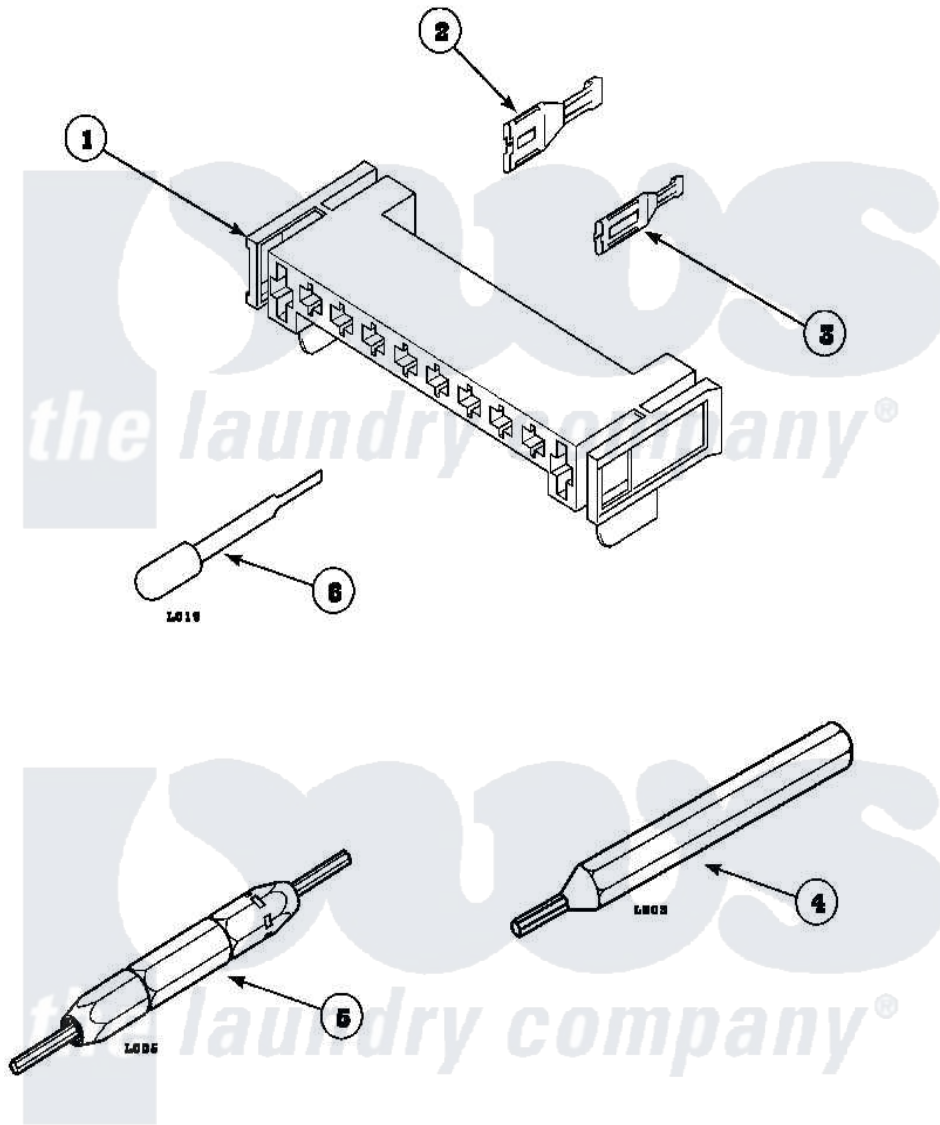

**Amana AEM697W2 (BOM: PAEM697W2) 13 - MOTOR CONNECTION
BLOCK, TERMINALS TOOLS**

Amana Residential Amana AEM697W2 (BOM: PAEM697W2) Dryer Parts Parts Diagram 13 - MOTOR CONNECTION
BLOCK, TERMINALS TOOLS
Click on the part number to view part

Item	Original Part Number	Replaced By	Status	Part Description
1	00255		Not Available	(1/4 INCH-FOR (1) 12 GAUGE WIR
"	500338			Housing-10 Position
2	00225		Not Available	SPADE TERMINAL
"	Y00256			Spade Terminal Or
3	Y00188			Molex Terminal
4	128P4		Not Available	(FOR USE ON GAS DRYER TERMINAL
5	190P4			Terminal Extractor Tool
6	283P4			Terminal Extractor Tool