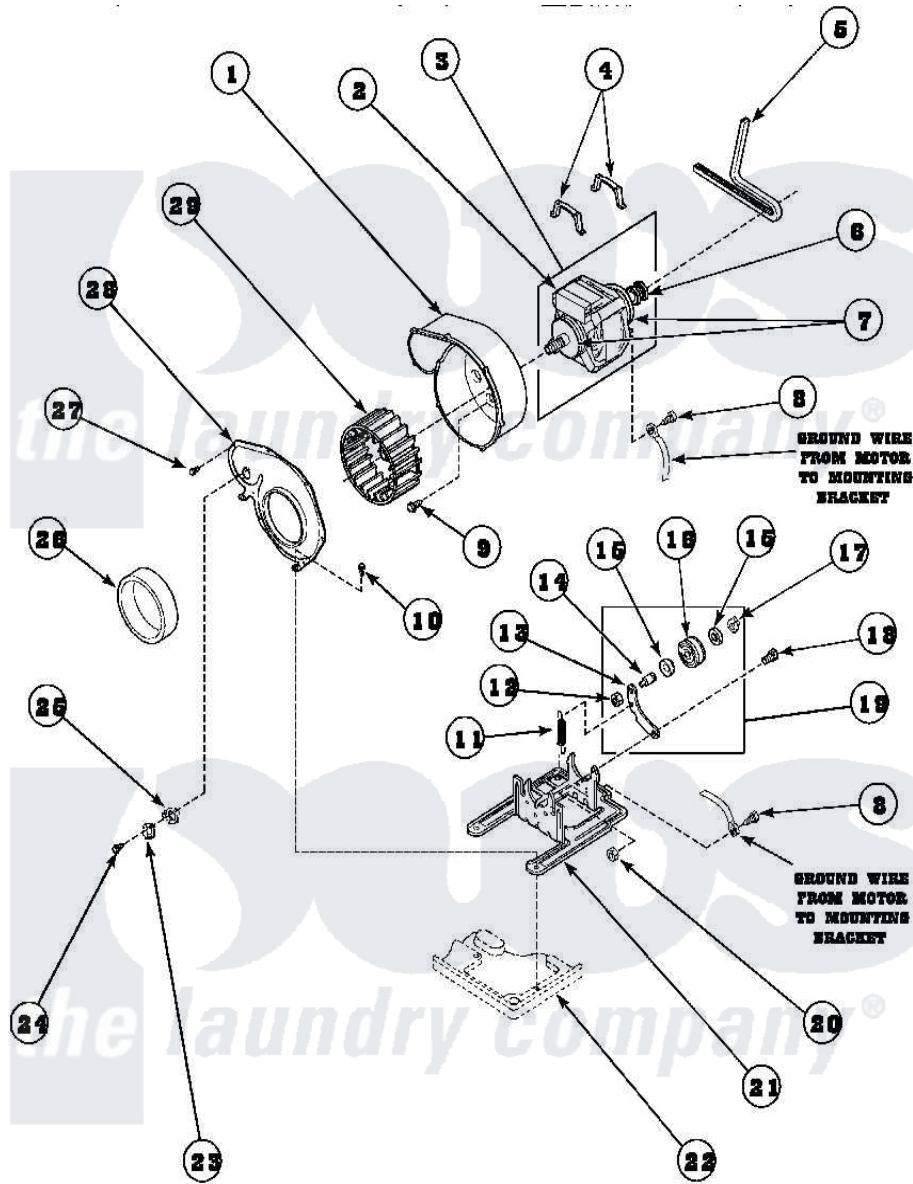

Amana AEM697W2 (BOM: PAEM697W2) 14 - MOTOR, EXHAUST FAN AND BELT

Amana Residential Amana AEM697W2 (BOM: PAEM697W2) Dryer Parts Parts Diagram 14 - MOTOR, EXHAUST FAN AND BELT

Click on the part number to view part

Item	Original Part Number	Replaced By	Status	Part Description
1	56020			Housing, Blower
2	501218		Not Available	MOTOR SWITCH (DOES NOT INCLUDE THERMAL PROT
3	501211	2200376		Motor
4	Y58047	660658		Clamp, Motor Mounting 343481 685441
5	59174	40111201		Belt, Cylinder
6	500011			Pulley, Motor
7	590P3			Motor Hub Ring Kit
8	20530			Screw, 10-24 x 3/8 Hex
9	501668	503688		Screw, 10B-16 X .34 I
10	33562	27001200		Screw
11	56076			Spring, Idler
12	56156	358160		Nut
13	500910	37001144		Assembly- Idler

14	56461		Shaft
15	52549		Washer, 501 ID X3/4 Odx
16	Y54414		Assembly, Wheel And Bearing
17	23748		Ring, Retaining
18	500824		Screw, 1/4-20 Unc Hex
19	500269	37001287	Assembly, Idler Lever/Shaft/Pulley
20	52566	27001225	Nut, Jam Mid Lock 1/4-20
21	500822	503613	Mount, Motor
22	500070		Base, Dryer
23	Y61372		Thermostat
"	503551		Thermostat, Cycling
"	56410		Thermostat
24	23222	3177991	Screw
"	Y33561	489464	Screw
25	61401	61623	Thermostat, Heater-BR
26	500313		Seal, Blower Housing
27	31260		Screw, No.8 X 3/8 Ind H
28	500078	511969P	Kit Blower Housing And Cover
29	56000	510139P	Assembly Blower Fan Package