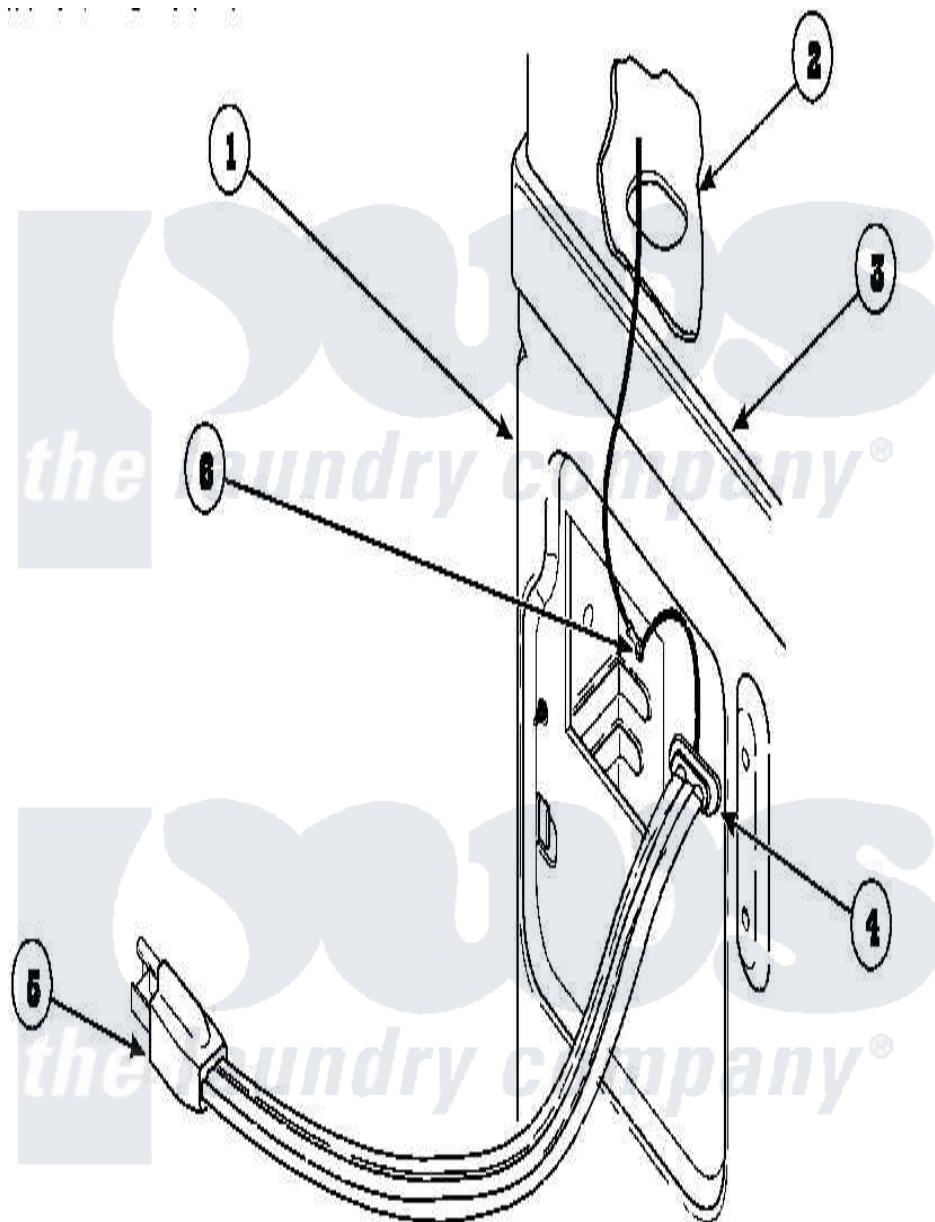

# Amana AEM697W2 (BOM: PAEM697W2) 15 - POWER CORDS

Amana [Residential Amana AEM697W2 \(BOM: PAEM697W2\) Dryer Parts](#) Parts Diagram 15 - POWER CORDS  
 Click on the part number to view part

Item	Original Part Number	Replaced By	Status	Part Description
1	500001P		Not Available	(ADD LETTER BEFORE "P" IN PART
2	500343		Not Available	PANEL, BACK(HOME HOOD)
3	500085P		Not Available	(ADD LETTER L-L, W-W TO PART N
4	21903	<a href="#">211881</a>		Grommet, Cord Part Not Used- Gas Models Only
5	Y56222	<a href="#">27001142</a>		Cord, Power
6	501668	<a href="#">503688</a>		Screw, 10B-16 X .34 I
"	<a href="#">20530</a>			Screw, 10-24 x 3/8 Hex