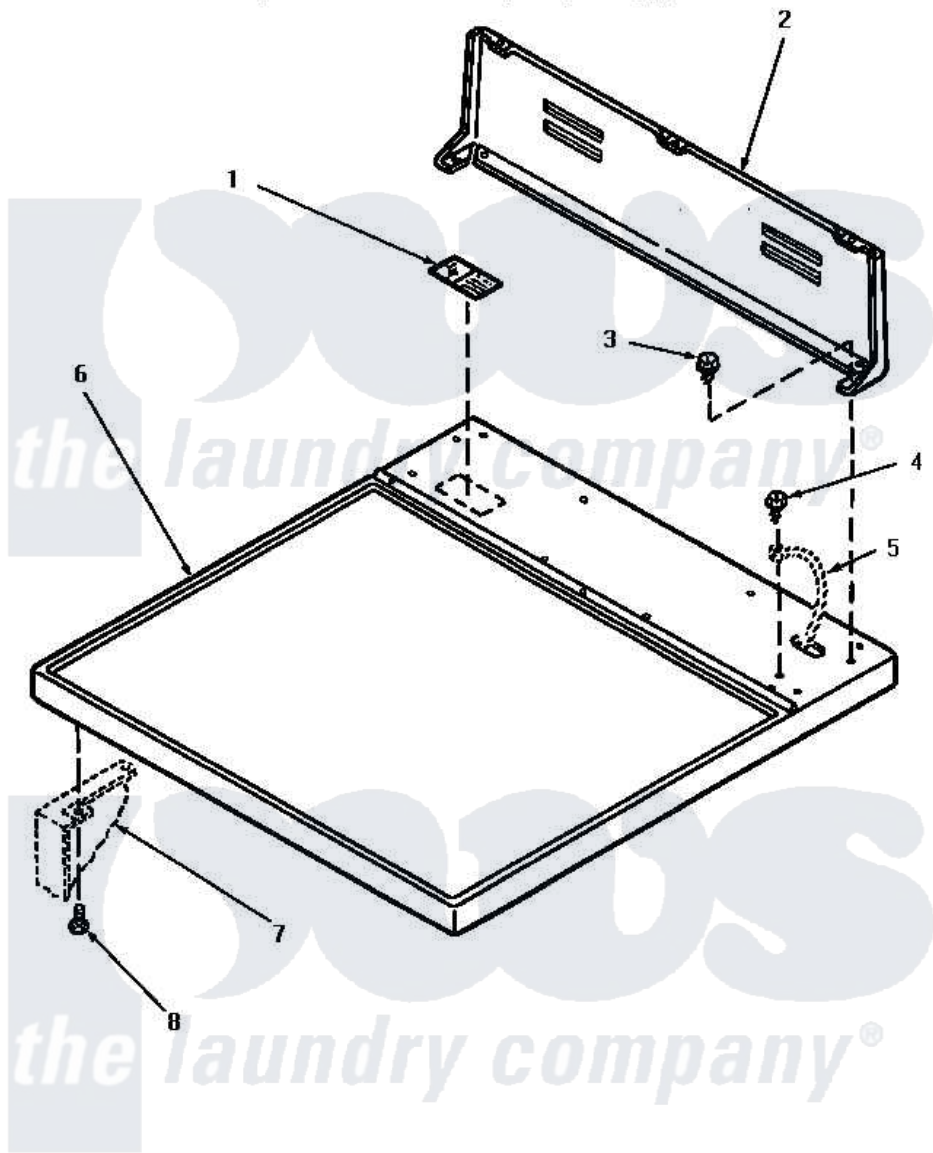

Amana AG3219 01 - CABINET TOP & CONTROL HOOD REAR PANEL

CABINET TOP AND CONTROL HOOD REAR PANEL

Amana [Residential Amana AG3219 Washer Parts](#) Parts Diagram 01 - CABINET TOP & CONTROL HOOD REAR PANEL

[Click on the part number to view part](#)

Item	Original Part Number	Replaced By	Status	Part Description
1	24903		Not Available	STICKER,DISCONNECT POW
2	59970		Not Available	CONTROL HOOD, REAR PANEL
3	23962	W10116760		Screw
4	20530			Screw, 10-24 x 3/8 Hex
5	Y00000000		Not Available	SEE NOTE GROUND WIRE, GREEN
6	60815H		Not Available	ASSY, TOP PANEL-DOMESTI
"	60815L		Not Available	CABINET TOP, ALMOND
"	60815W		Not Available	ASSY, TOP & CARTON
7	Y00000000		Not Available	SEE NOTE CABINET
8	33562	27001200		Screw