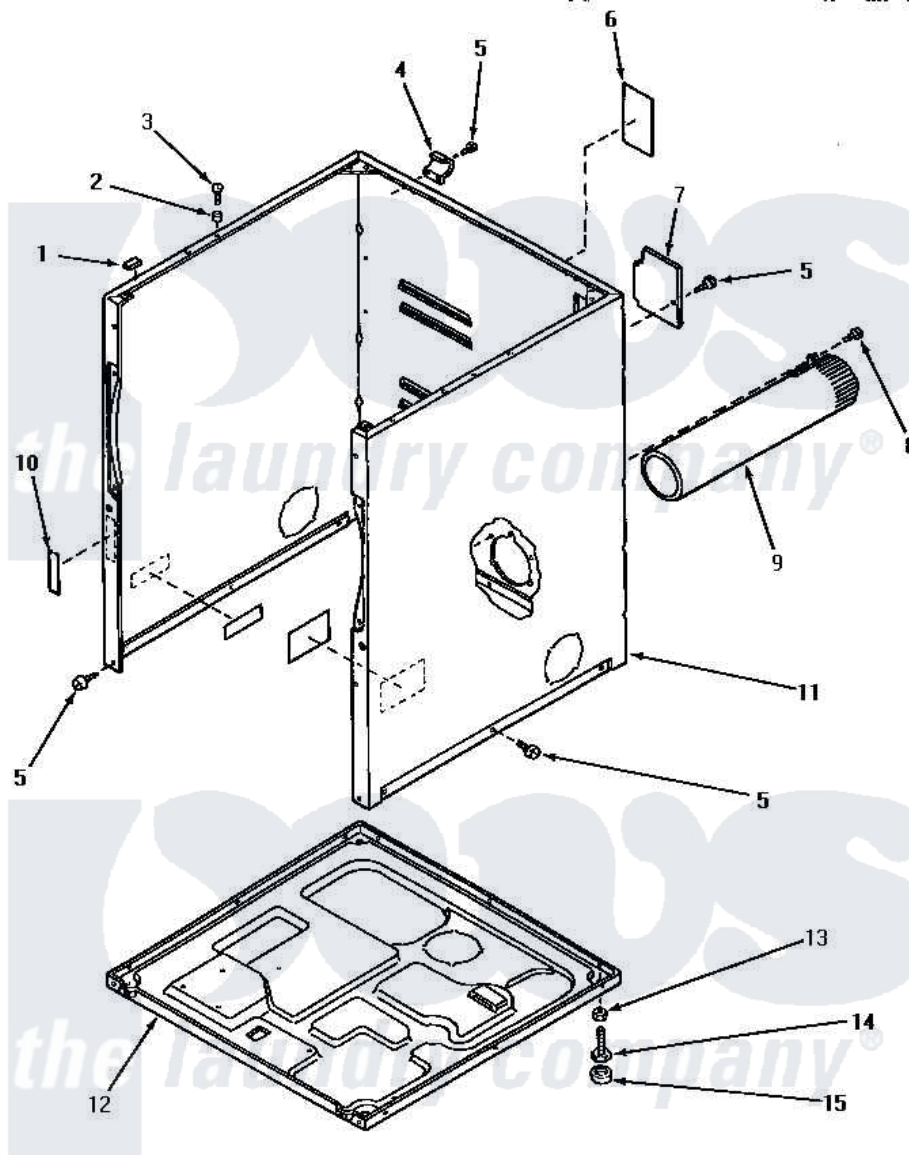

Amana AG3219 02 - CABINET, EXHAUST DUCT & BASE

CABINET, EXHAUST DUCT AND BASE

Amana [Residential Amana AG3219 Washer Parts](#) Parts Diagram 02 - CABINET, EXHAUST DUCT & BASE
 Click on the part number to view part

Item	Original Part Number	Replaced By	Status	Part Description
1	Y56128			Pad, Bumper
2	56079	505187		Locator, Panel
3	32671	Y014874		Screw, Idler Arm And Sleeve
4	60826		Not Available	HINGE, TOP
5	33562	27001200		Screw
6	56427		Not Available	STICKER
7	60821			Access Cover
8	Y33561	489464		Screw
9	56118		Not Available	ASSY, EXHAUST DUCT
10	24903		Not Available	STICKER,DISCONNECT POW
11	60813PW		Not Available	CABINET, WHITE
"	60813PH		Not Available	CABINET, HARVEST GOLD
"	60813PL		Not Available	CABINET, ALMOND
12	60811			Assembly, Base-Complete
13	20274	62739		Nut, Lock
14	Y52696	Y305086		Adjustable Leg And Nut