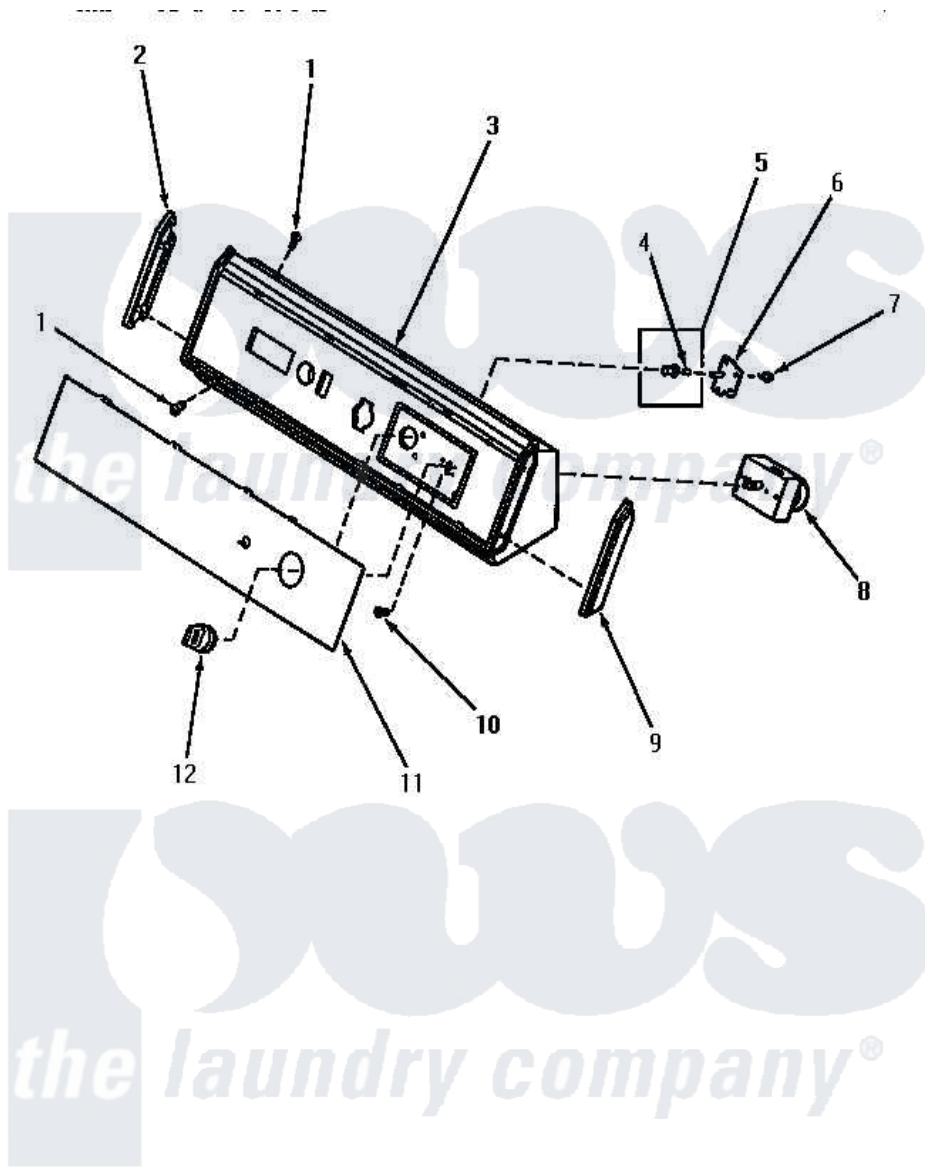

# Amana AG3219 05 - GRAPHIC PANEL, CONTROL HOOD & CONTROLS

## GRAPHIC PANEL, CONTROL HOOD AND CONTROLS

Amana [Residential Amana AG3219 Washer Parts](#) Parts Diagram 05 - GRAPHIC PANEL, CONTROL HOOD & CONTROLS

[Click on the part number to view part](#)

Item	Original Part Number	Replaced By	Status	Part Description
"	NOTE:		Not Available	WE USE DIFFERENT TIMER VENDORS. ALTHOUGH THE TIMERS DIFFER IN APPEARANCE, THEY ARE COMPLETELY INTERCHANGEABLE WHEN IDENTIFIED BY THE SAME PART NUMBER.
1	31752		Not Available	SCREW, No.8ABX3/4 POZIDRI
2	32343		Not Available	INSERT, CONTROL HOOD-L.
3	59937		Not Available	ASSY, HOOD MTG
4	10519		Not Available	RETAINER
5	59788		Not Available	ASSY, PUSH-TO-START BUT
6	59449		Not Available	SWITCH, PUSH-TO-START
7	23962	<a href="#">W10116760</a>		Screw
8	<a href="#">59418</a>			Timer, 2 Cycle
9	<a href="#">32342</a>			Insert, Control Hood-R.
10	V50616	<a href="#">00767</a>		Screw, 8A X 3/8 HeX Washer

11	60306	Not Available	PANEL,GRAPHIC
----	-------	---------------	---------------

12	<a href="#">59791</a>		Assembly, Timer Knob And Skir
----	-----------------------	--	-------------------------------