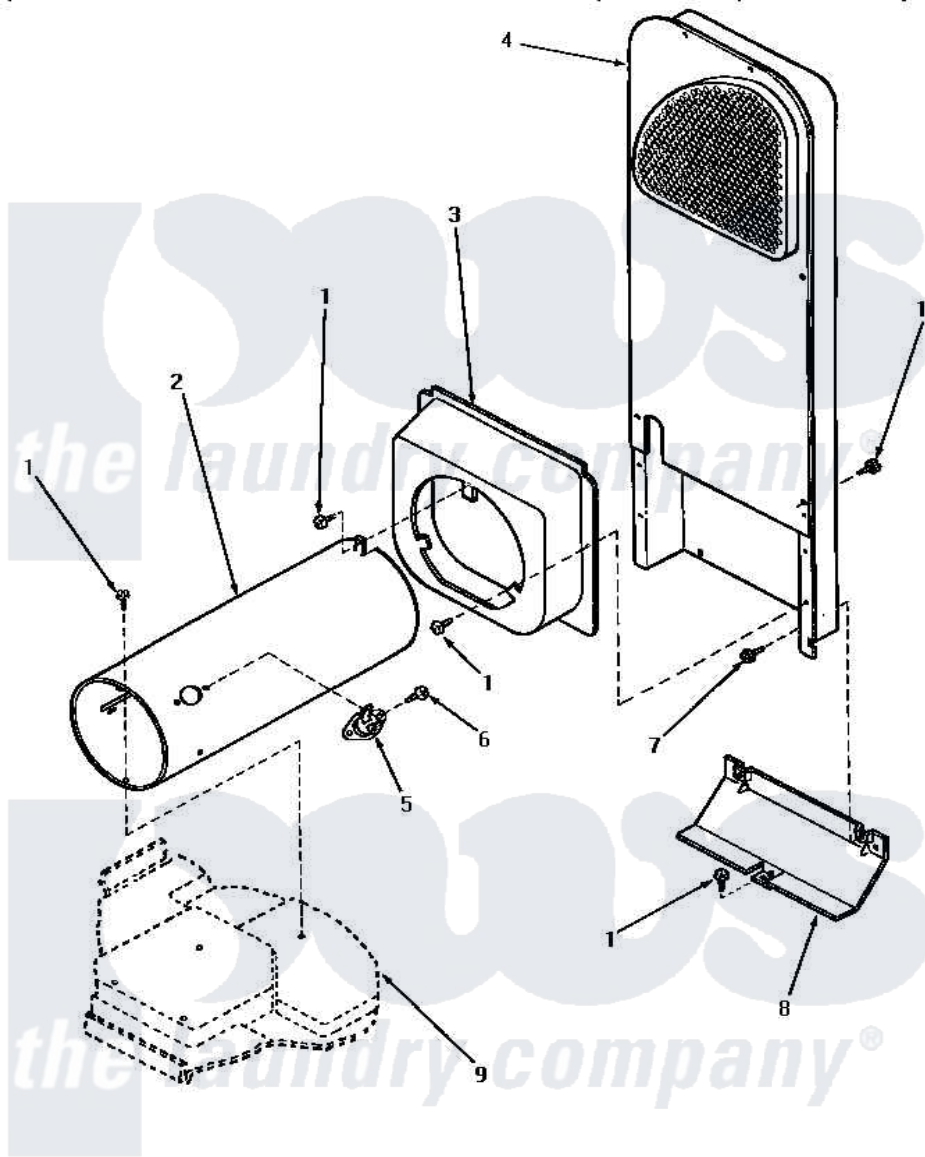

Amana AG3219 06 - HEATER BOX (STARTING SN S6333960XM)

HEATER BOX (Gas Models starting Serial No.S6333960XM)

Amana [Residential Amana AG3219 Washer Parts](#) Parts Diagram 06 - HEATER BOX (STARTING SN S6333960XM)

[Click on the part number to view part](#)

Item	Original Part Number	Replaced By	Status	Part Description
1	33562	27001200		Screw
2	61974		Not Available	BURNER HOUSING
3	Y60948	510101		Shroud Heat Duct
4	61161P	503605		Assembly, Heater Duct
5	489P3			Limit Thermostat
6	51782		Not Available	SCREW, 6B-20X5/16
7	51780	3390631		Screw, 10-16 X 3/8
8	60952		Not Available	SHIELD,HEAT DUCT
9	Y00000000		Not Available	SEE NOTE BASE