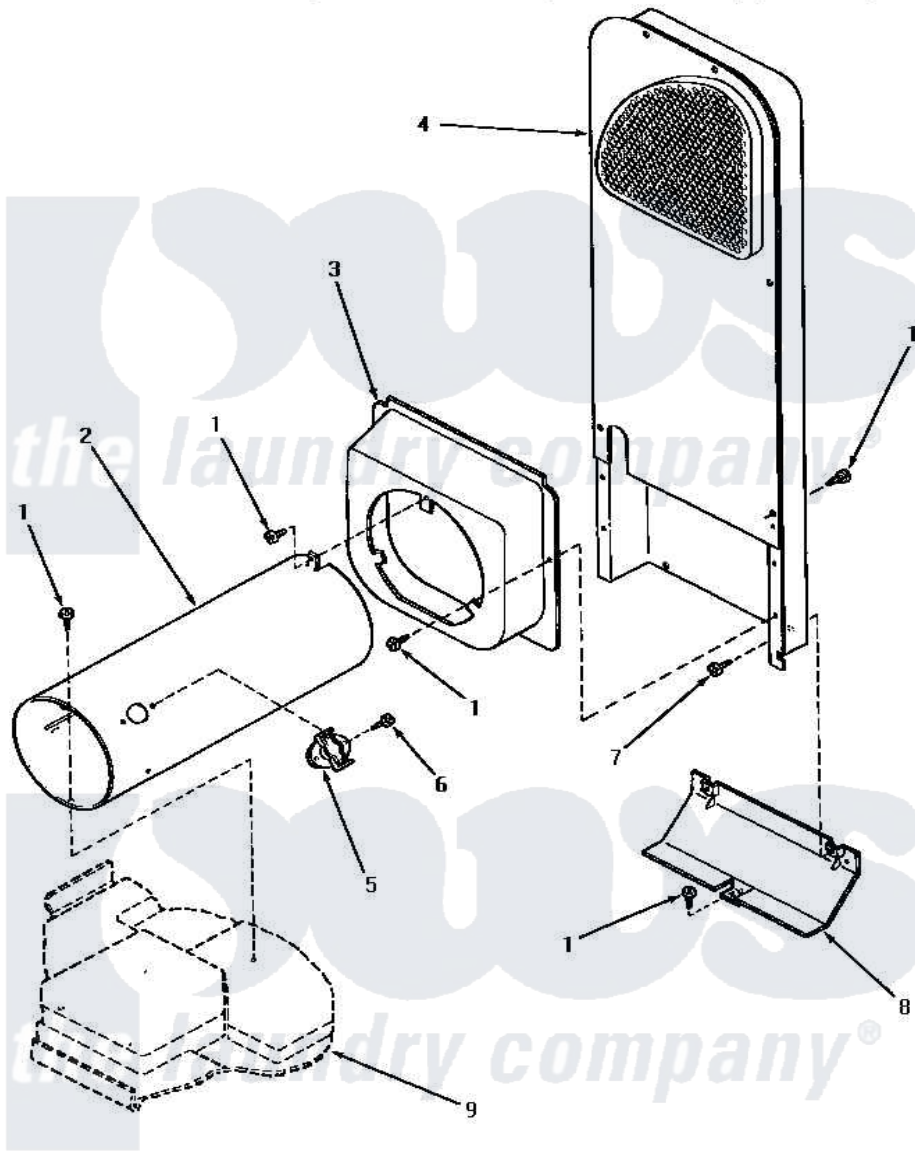

# Amana AG3219 07 - HEATER BOX (THRU SN S6333959XM)

## HEATER BOX (Gas Models through Serial No.S6333959XM)

Amana [Residential Amana AG3219 Washer Parts](#) Parts Diagram 07 - HEATER BOX (THRU SN S6333959XM)  
 Click on the part number to view part

Item	Original Part Number	Replaced By	Status	Part Description
1	33562	<a href="#">27001200</a>		Screw
2	56240	<a href="#">08013801</a>		Bracket
3	56237	<a href="#">510101</a>		Shroud Heat Duct
4	61161P	<a href="#">503605</a>		Assembly, Heater Duct
5	58366	<a href="#">489P3</a>		Limit Thermostat
6	23222	<a href="#">3177991</a>		Screw
7	51780	<a href="#">3390631</a>		Screw, 10-16 X 3/8
8	60952		Not Available	SHIELD,HEAT DUCT
9	Y00000000		Not Available	SEE NOTE BASE -- (SEE FIGURE 10)