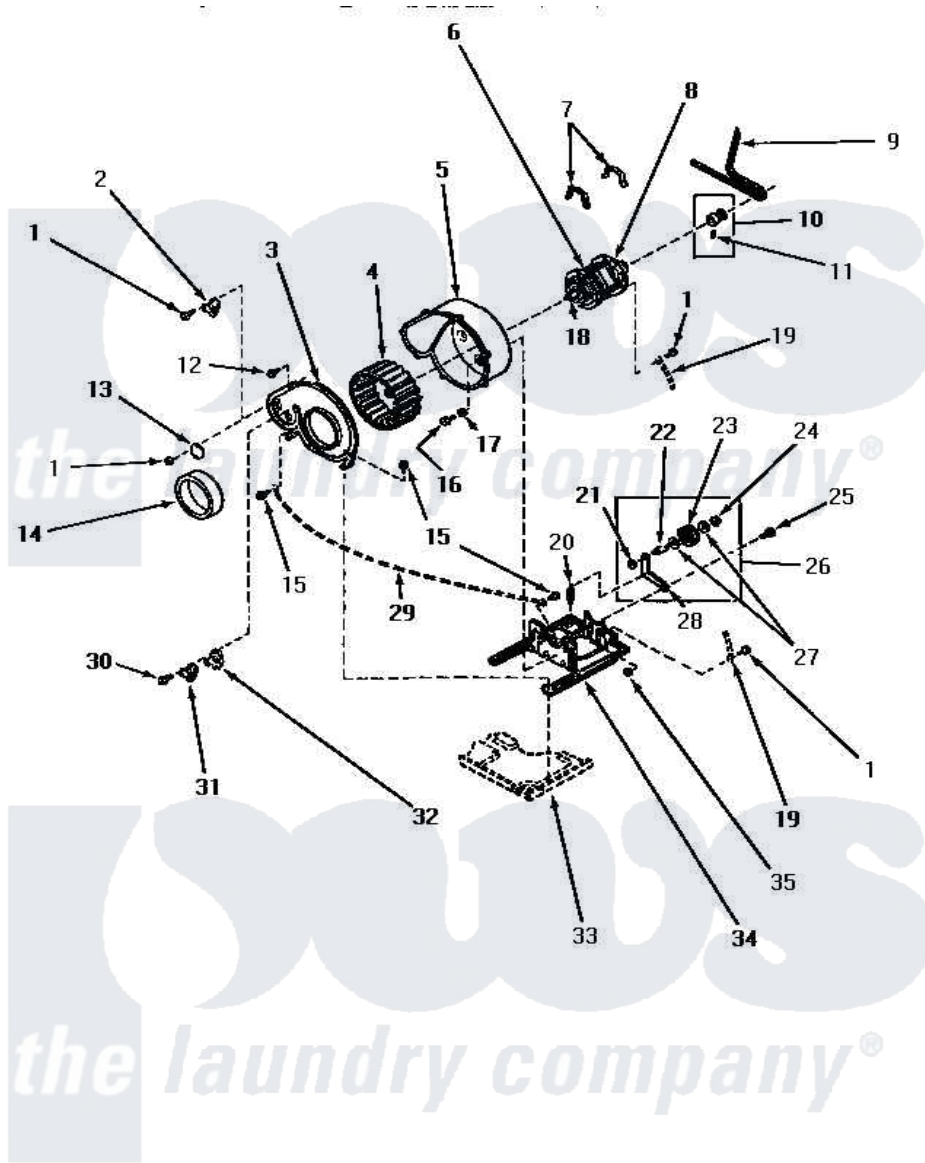

Amana AG3219 09 - MOTOR, EXHAUST FAN & BELT

MOTOR, EXHAUST FAN AND BELT

Amana [Residential Amana AG3219 Washer Parts](#) Parts Diagram 09 - MOTOR, EXHAUST FAN & BELT

[Click on the part number to view part](#)

Item	Original Part Number	Replaced By	Status	Part Description
1	23222	3177991		Screw
2	56440	56410		Thermostat
3	60938P		Not Available	COVER,BLOWER HOUSING
4	56000	510139P		Assembly Blower Fan Package
5	56020			Housing, Blower
6	Y58044	915P3		Motor-Drve
7	Y58047	660658		Clamp, Motor Mounting 343481 685441
8	59895		Not Available	MOTOR SWITCH, INTERNAL MOUNTED
"	53226		Not Available	SWITCH,MOTOR
"	53249		Not Available	SWITCH
9	59174	40111201		Belt, Cylinder
10	59173		Not Available	MOTOR PULLEY ASSEMBLY
11	52906		Not Available	SETSCREW
12	23962	W10116760		Screw

13	61203		Not Available	COVER PLATE
14	56065		Not Available	SEAL
15	51780	3390631		Screw, 10-16 X 3/8
16	33562	27001200		Screw
17	20492	M0270504		Washer
18	27604P			Never-Seeze 1 Oz Tube
19	Y00000000		Not Available	SEE NOTE GROUND WIRE, GREEN
20	56076			Spring, Idler
21	56156	358160		Nut
22	56461			Shaft
23	Y54414			Assembly, Wheel And Bearing
24	23748			Ring, Retaining
25	56587		Not Available	SCREW, 1/4-20 HEX HD SH
26	Y56170	56170P		Assembly- Idle
27	52549			Washer, 501 ID X3/4 Odx
28	56057		Not Available	LEVER, IDLER
29	Y00000000		Not Available	SEE NOTE GROUND WIRE, GREEN -- (THROUGH SERIAL NO. S6181365XA)
30	23222	3177991		Screw
31	56440	56410		Thermostat
33	Y00000000		Not Available	SEE NOTE BASE
34	Y60816	503613		Mount, Motor
35	52566	27001225		Nut, Jam Mid Lock 1/4-20