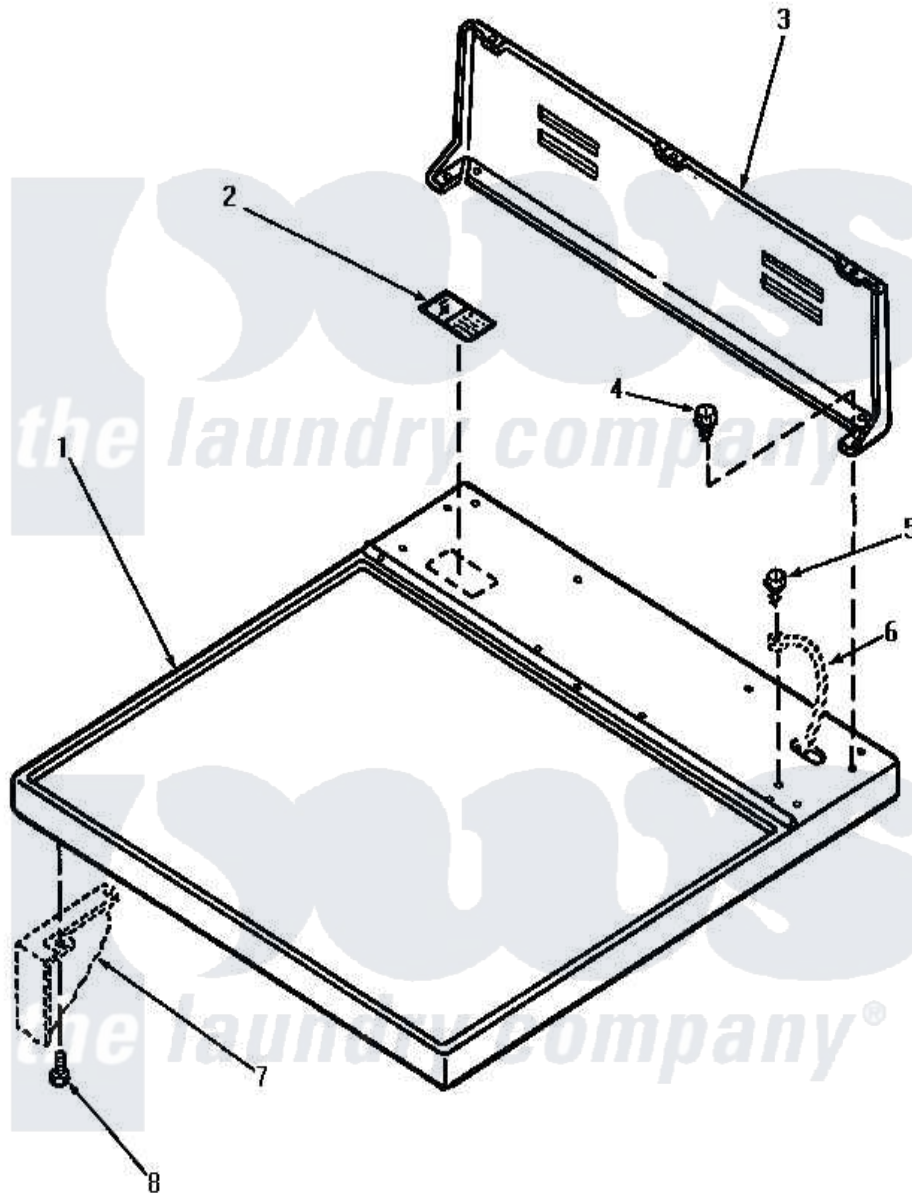

Amana AG3419 01 - CABINET TOP AND CONTROL HOOD REAR PANEL

Amana Residential Amana AG3419 Washer Parts Parts Diagram 01 - CABINET TOP AND CONTROL HOOD REAR PANEL

[Click on the part number to view part](#)

Item	Original Part Number	Replaced By	Status	Part Description
1	60815H		Not Available	ASSY, TOP PANEL-DOMESTI
"	60815L		Not Available	CABINET TOP, ALMOND
"	60815W		Not Available	ASSY, TOP & CARTON
2	24903		Not Available	STICKER, DISCONNECT POW
3	59970		Not Available	CONTROL HOOD, REAR PANEL
4	23962	W10116760		Screw
5	20530			Screw, 10-24 x 3/8 Hex
6	Y00000000		Not Available	SEE NOTE GROUND WIRE, GREEN
7	Y00000000		Not Available	SEE NOTE CABINET -- (SEE PAGE 10, KEY 13)
8	25723	27001200		Screw