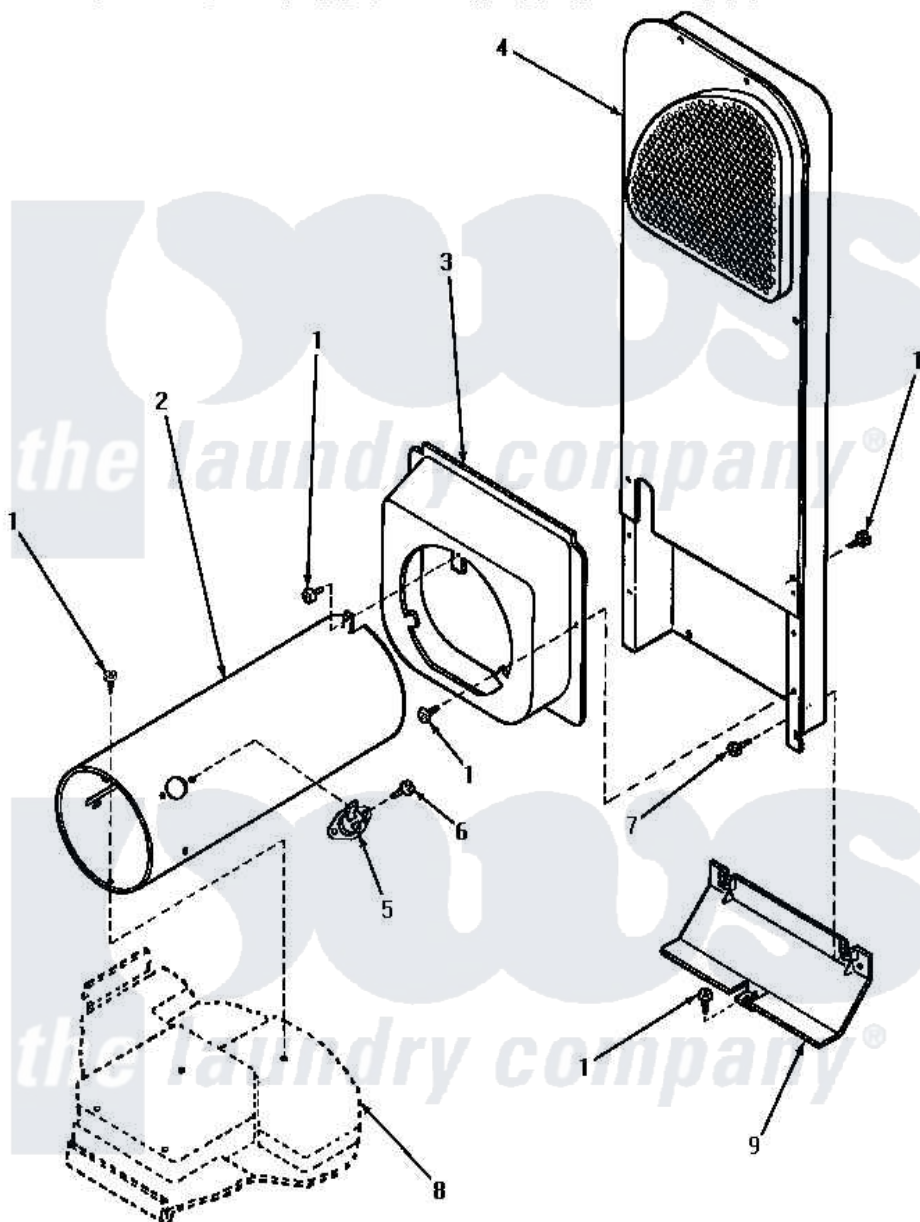

Amana AG3419 07 - HEATER BOX

Amana Residential Amana AG3419 Washer Parts Parts Diagram 07 - HEATER BOX

[Click on the part number to view part](#)

Item	Original Part Number	Replaced By	Status	Part Description
1	56264	27001200		Screw
2	61974		Not Available	BURNER HOUSING
3	Y60948	510101		Shroud Heat Duct
4	61161P	503605		Assembly, Heater Duct
5	489P3			Limit Thermostat
6	51782		Not Available	SCREW, 6B-20X5/16
7	51780	3390631		Screw, 10-16 X 3/8
8	Y00000000		Not Available	SEE NOTE BASE -- (SEE PAGE 10, KEY 14)
9	60952		Not Available	SHIELD,HEAT DUCT