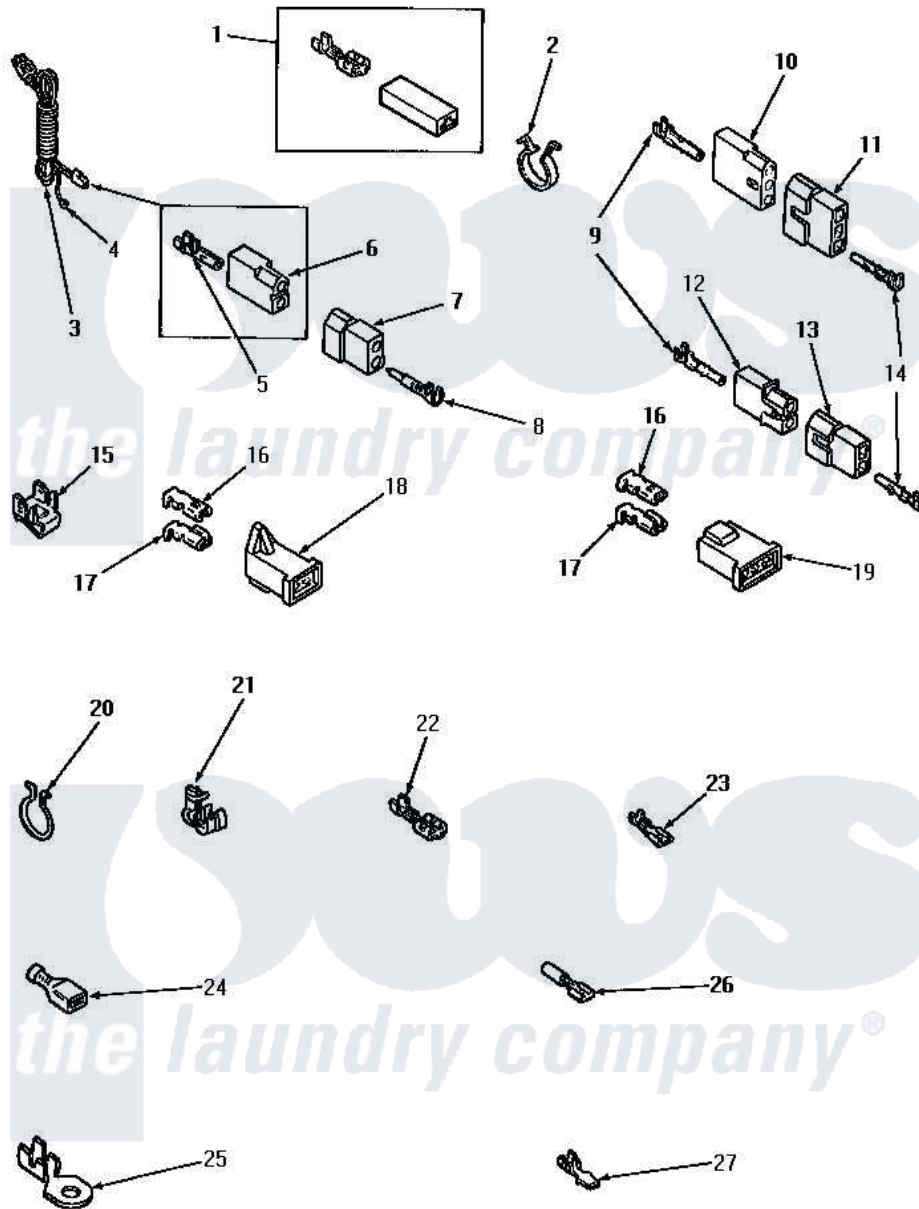

Amana AG3419 10 - POWER CORD AND TERMINALS

Amana [Residential Amana AG3419 Washer Parts](#) Parts Diagram 10 - POWER CORD AND TERMINALS
 Click on the part number to view part

Item	Original Part Number	Replaced By	Status	Part Description
1	Y00237			Terminal-Female 1/4 ((1) 12 GAUGE Wire Or(2) 18 GA
2	61510	504034		Clip, Wire
3	Y56222	27001142		Cord, Power
4	Y00000000		Not Available	SEE NOTE GROUND WIRE, GREEN
5	00130			Terminal, Pin-1/8 Femal
6	56265			Receptacle, 2 Circuit
7	56266			Plug
8	Y00127			Terminal, Pin-1/8 Male
9	Y00117	5011-XX		093 Female Socket
10	23039	697780		Receptacle,
11	23040			Plug-3 Circuit
12	56451			Receptacle, 2 Circuit
13	56448			Terminal Block Plug
14	Y00116			Terminal, Pin-Male
15	Y00161	B5733302		Clip, Ground

16	Y000189		Not Available	TERMINAL
17	Y00190			Connector-Receptacle
18	58799			Connector-2 Circuit
19	58800		Not Available	CONNECTOR-3 CIRCUIT (3 CIRCUIT CONNECTOR)
20	51291			Clip, Wire
21	21903	211881		Grommet, Cord Part Not Used- Gas Models Only
22	Y00222		Not Available	TERMINAL,FEMALE-1/4 SP
"	Y00121		Not Available	SPADE TERMINAL(12 GAUGE) (1/4 INCH-(2) 18 GAUGE WIRES O
"	Y00119		Not Available	SPADE TERMINAL(18 GAUGE) (1/4 INCH-(1) 18 GAUGE WIRE)
23	Y00124			Spade Terminal (18 Gauge) (3/16 Inch-(1) 18 Gauge Wire-
"	Y00209			Spade Terminal (18 Gauge) (3/16 Inch-(2) 18 Gauge Wires-
"	00156	00156SRE		65br30/FI
24	Y00165			Insulated Spade Terminal
"	Y00163	285432		Terminal
25	Y00111			Ring Terminal No.10 No.10 18 Gauge Wires Or
"	00110			No.10 18 Gauge Wire
26	Y00214		Not Available	BARREL INSULATED SPADE(18 GAUG (1/4 INCH- 18 GAUGE WIRE)
"	Y00215			Barrel Insulated Spade
27	Y00138			Male Tab Terminal 18 Gauge Wire)
"	Y00139	Y00138		Male Tab Terminal 18 Gauge Wire)