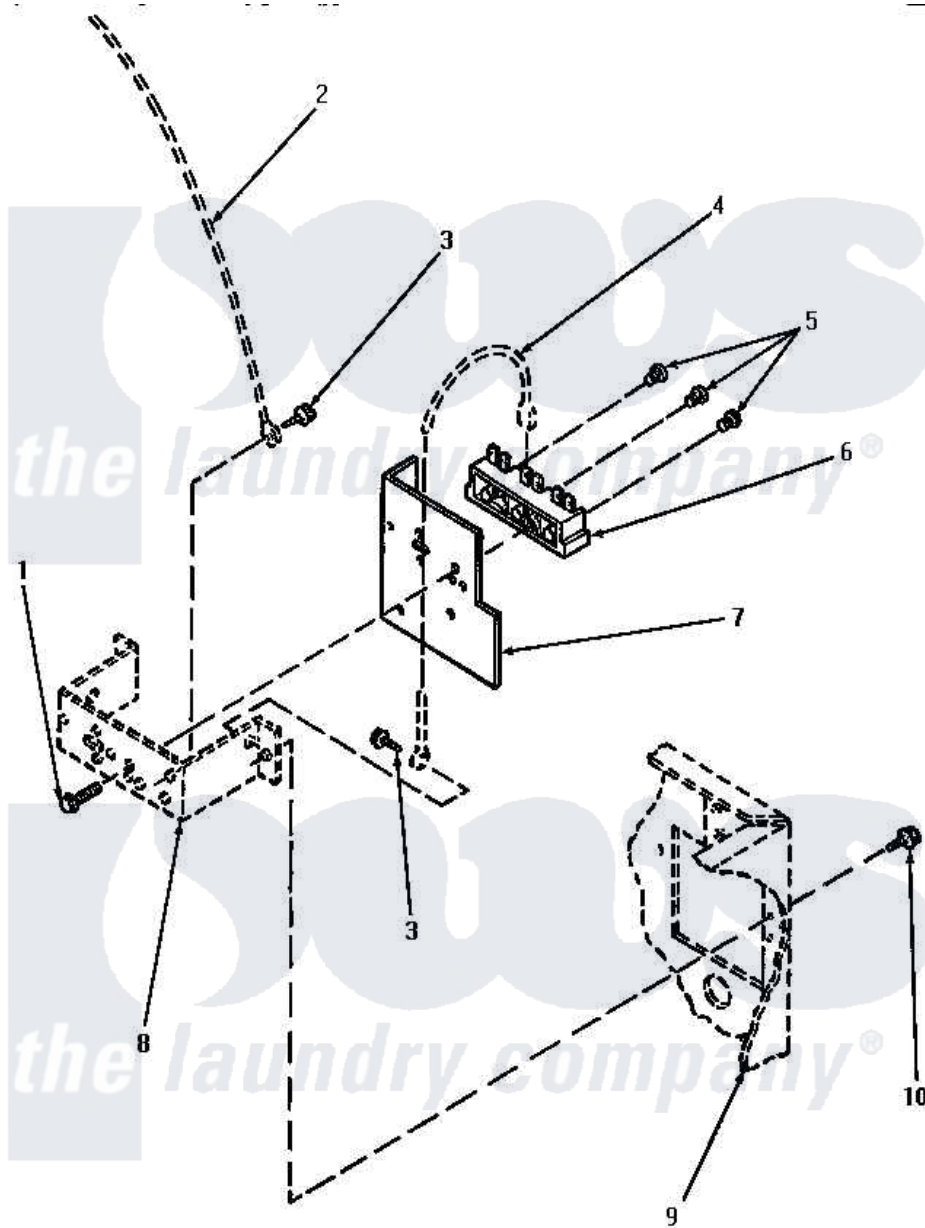

Amana AG3419 12 - TERMINAL BLOCK

Amana [Residential Amana AG3419 Washer Parts](#) Parts Diagram 12 - TERMINAL BLOCK
 Click on the part number to view part

Item	Original Part Number	Replaced By	Status	Part Description
1	Y61200	501285		Screw, No.12 X 9/16-Pla
2	Y00000000		Not Available	SEE NOTE GROUND WIRE, GREEN
3	20530			Screw, 10-24 x 3/8 Hex
4	Y00000000		Not Available	SEE NOTE GROUND WIRE, GREEN -- (SEE NOTE 1)
5	Y61199	3400094		Screw, 10-32 X 3/8
6	61923P	61923		Block, Terminal
7	56087			Shield, Terminal Block
8	Y00000000		Not Available	SEE NOTE TERMINAL BLOCK BRACKET -- (SEE PAGE 6)
9	Y00000000		Not Available	SEE NOTE CABINET -- (SEE PAGE 10, KEY 13)
10	25723	27001200		Screw