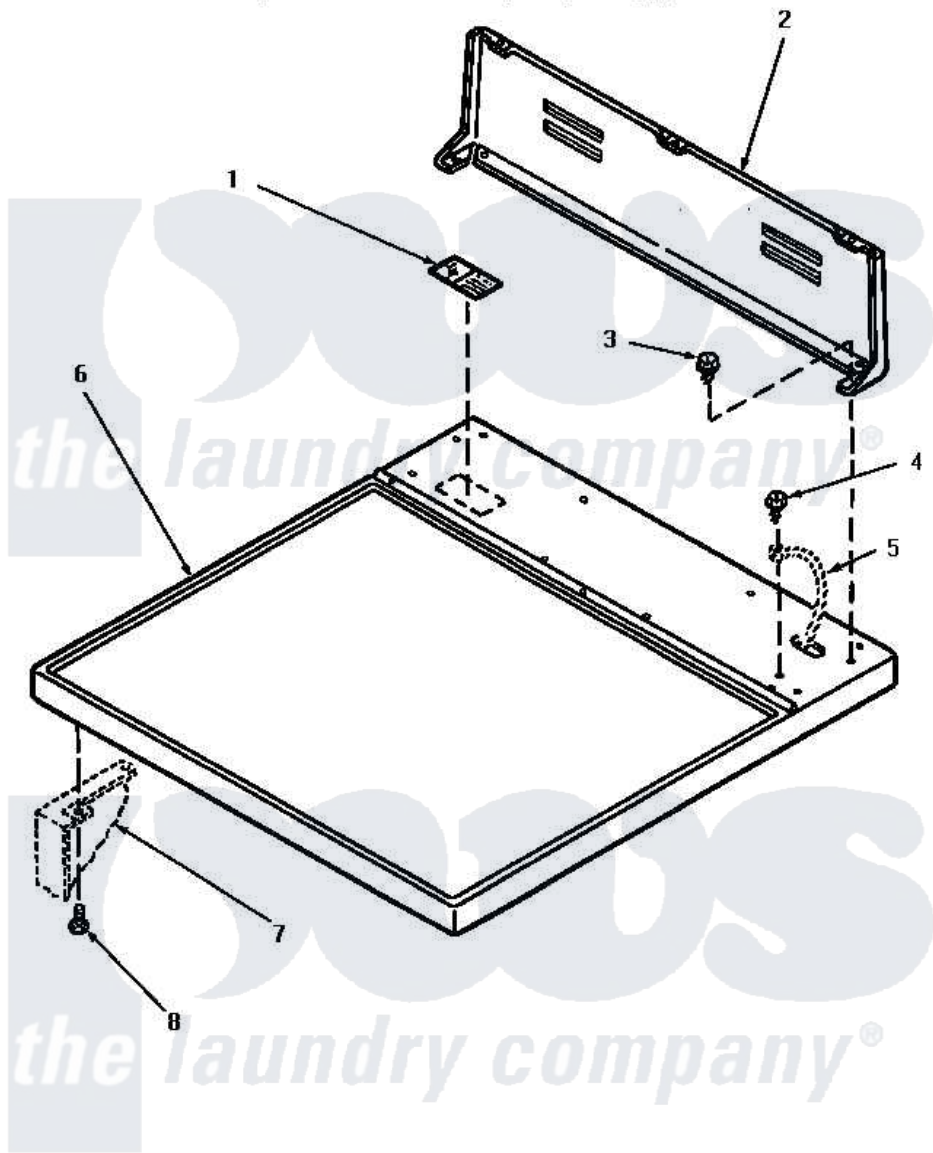

# Amana AG4119 01 - CABINET TOP & CONTROL HOOD REAR PANEL

## CABINET TOP AND CONTROL HOOD REAR PANEL

Amana [Residential Amana AG4119 Washer Parts](#) Parts Diagram 01 - CABINET TOP & CONTROL HOOD REAR PANEL

[Click on the part number to view part](#)

Item	Original Part Number	Replaced By	Status	Part Description
1	24903		Not Available	STICKER,DISCONNECT POW
2	59970		Not Available	CONTROL HOOD, REAR PANEL
3	23962	<a href="#">W10116760</a>		Screw
4	<a href="#">20530</a>			Screw, 10-24 x 3/8 Hex
5	Y00000000		Not Available	SEE NOTE GROUND WIRE, GREEN
6	60815H		Not Available	ASSY, TOP PANEL-DOMESTI
"	60815L		Not Available	CABINET TOP, ALMOND
"	60815W		Not Available	ASSY, TOP & CARTON
7	Y00000000		Not Available	SEE NOTE CABINET
8	33562	<a href="#">27001200</a>		Screw