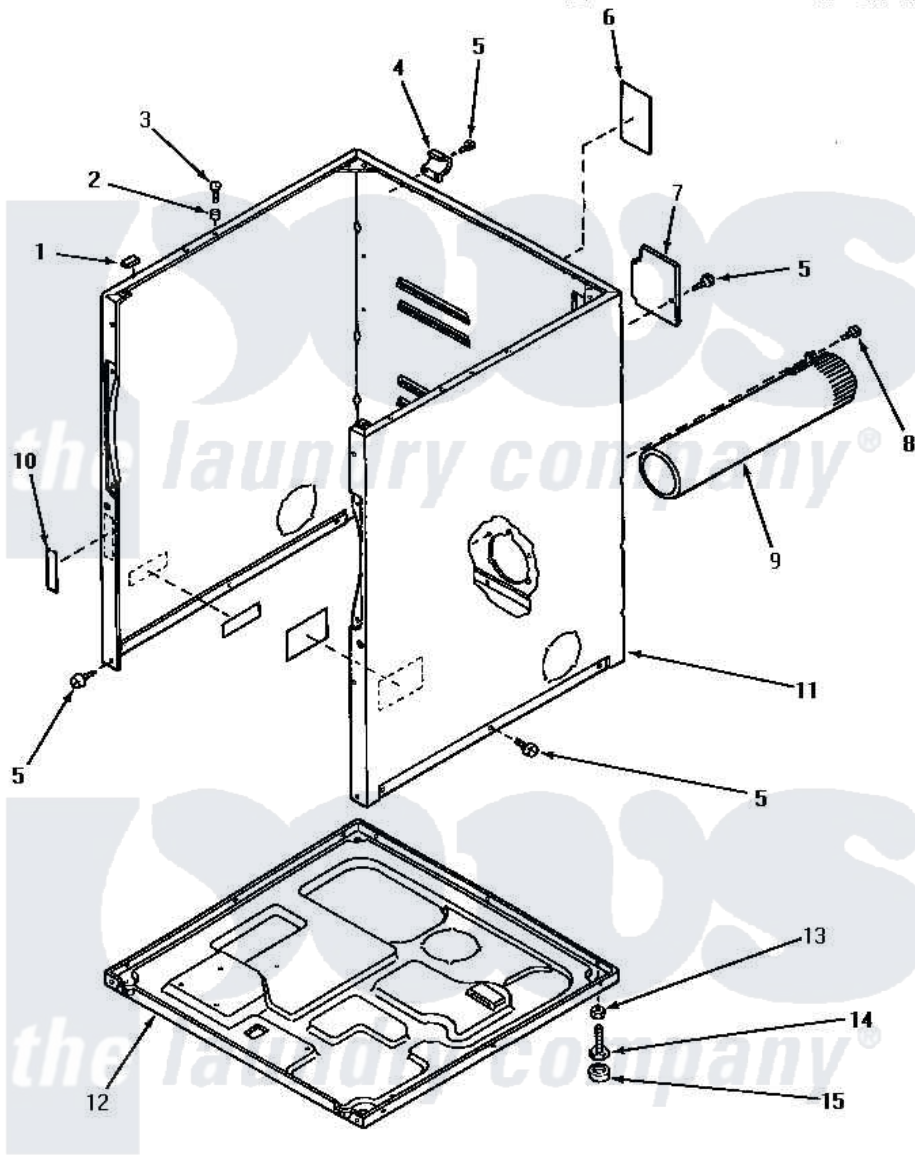

Amana AG4119 02 - CABINET, EXHAUST DUCT & BASE

CABINET, EXHAUST DUCT AND BASE

Amana [Residential Amana AG4119 Washer Parts](#) Parts Diagram 02 - CABINET, EXHAUST DUCT & BASE
 Click on the part number to view part

Item	Original Part Number	Replaced By	Status	Part Description
1	Y56128			Pad, Bumper
2	56079	505187		Locator, Panel
3	32671	Y014874		Screw, Idler Arm And Sleeve
4	60826		Not Available	HINGE, TOP
5	33562	27001200		Screw
6	56427		Not Available	STICKER
7	60821			Access Cover
8	Y33561	489464		Screw
9	56118		Not Available	ASSY, EXHAUST DUCT
10	24903		Not Available	STICKER,DISCONNECT POW
11	60813PW		Not Available	CABINET, WHITE
"	60813PH		Not Available	CABINET, HARVEST GOLD
"	60813PL		Not Available	CABINET, ALMOND
12	60811			Assembly, Base-Complete
13	20274	62739		Nut, Lock
14	Y52696	Y305086		Adjustable Leg And Nut