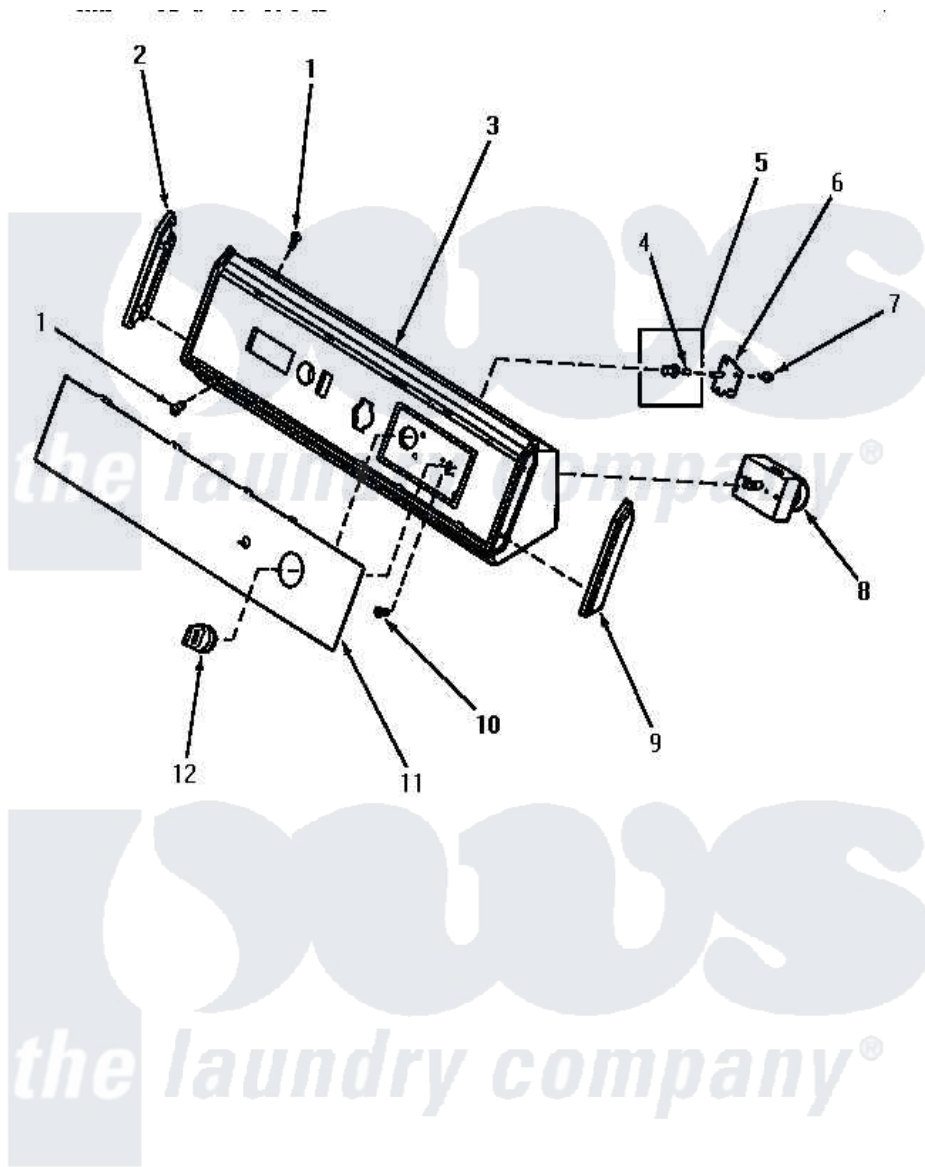

Amana AG4119 05 - GRAPHIC PANEL, CONTROL HOOD & CONTROLS

GRAPHIC PANEL, CONTROL HOOD AND CONTROLS

Amana [Residential Amana AG4119 Washer Parts](#) Parts Diagram 05 - GRAPHIC PANEL, CONTROL HOOD & CONTROLS

[Click on the part number to view part](#)

Item	Original Part Number	Replaced By	Status	Part Description
"	NOTE:		Not Available	WE USE DIFFERENT TIMER VENDORS. ALTHOUGH THE TIMERS DIFFER IN APPEARANCE, THEY ARE COMPLETELY INTERCHANGEABLE WHEN IDENTIFIED BY THE SAME PART NUMBER.
1	31752		Not Available	SCREW, No.8ABX3/4 POZIDRI
2	32343		Not Available	INSERT, CONTROL HOOD-L.
3	59937		Not Available	ASSY, HOOD MTG
4	10519		Not Available	RETAINER
5	59788		Not Available	ASSY, PUSH-TO-START BUT
6	59449		Not Available	SWITCH, PUSH-TO-START
7	23962	W10116760		Screw
8	59418			Timer, 2 Cycle
9	32342			Insert, Control Hood-R.
10	V50816	00767		Screw, 8A X 3/8 HeX Washer

11	60306	Not Available	PANEL, GRAPHIC
----	-------	---------------	----------------

12	59791		Assembly, Timer Knob And Skir
----	-----------------------	--	-------------------------------