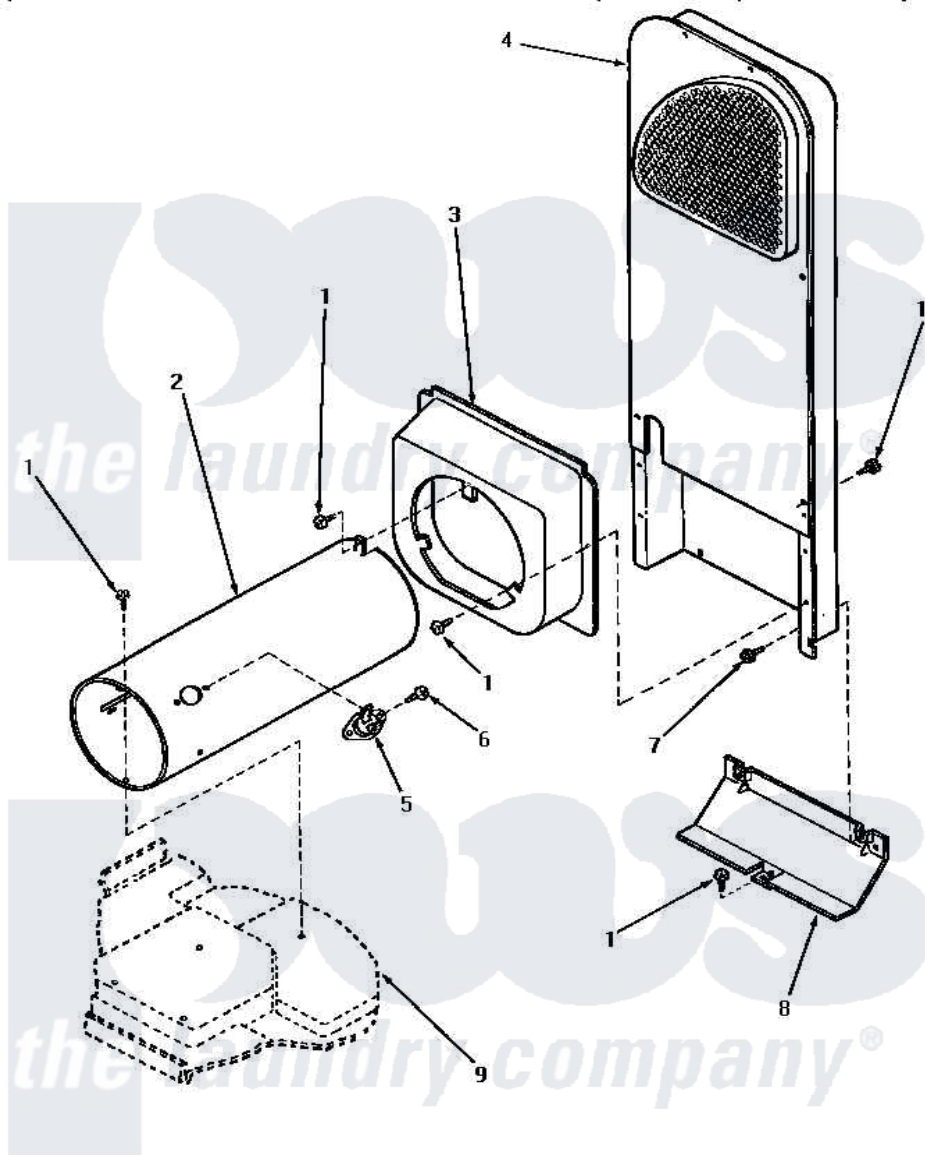

Amana AG4119 06 - HEATER BOX (STARTING SN S6333960XM)

HEATER BOX (Gas Models starting Serial No.S6333960XM)

Amana [Residential Amana AG4119 Washer Parts](#) Parts Diagram 06 - HEATER BOX (STARTING SN S6333960XM)

[Click on the part number to view part](#)

Item	Original Part Number	Replaced By	Status	Part Description
1	33562	27001200		Screw
2	61974		Not Available	BURNER HOUSING
3	Y60948	510101		Shroud Heat Duct
4	61161P	503605		Assembly, Heater Duct
5	489P3			Limit Thermostat
6	51782		Not Available	SCREW, 6B-20X5/16
7	51780	3390631		Screw, 10-16 X 3/8
8	60952		Not Available	SHIELD,HEAT DUCT
9	Y00000000		Not Available	SEE NOTE BASE