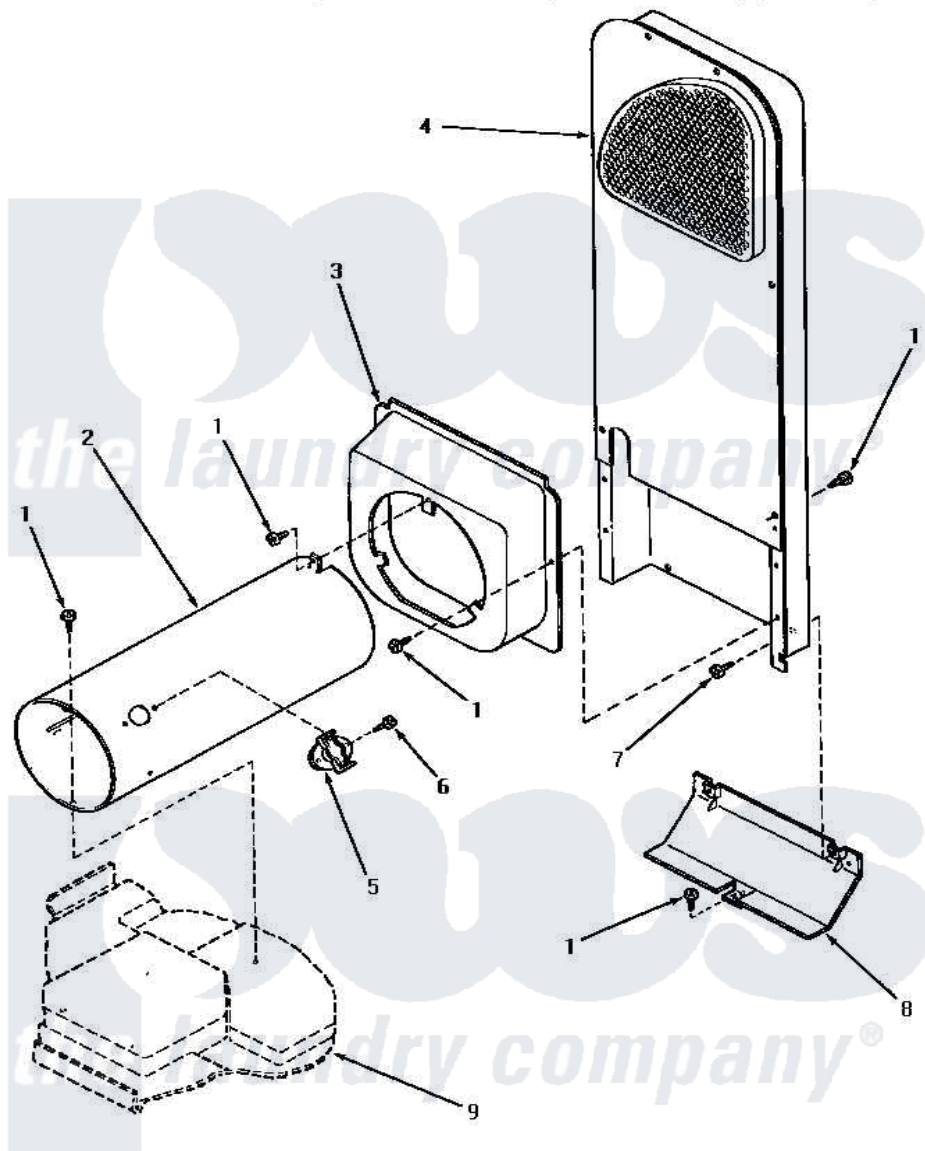

Amana AG4119 07 - HEATER BOX (THRU SN S6333959XM)

HEATER BOX (Gas Models through Serial No.S6333959XM)

Amana [Residential Amana AG4119 Washer Parts](#) Parts Diagram 07 - HEATER BOX (THRU SN S6333959XM)

[Click on the part number to view part](#)

Item	Original Part Number	Replaced By	Status	Part Description
1	33562	27001200		Screw
2	56240	08013801		Bracket
3	56237	510101		Shroud Heat Duct
4	61161P	503605		Assembly, Heater Duct
5	58366	489P3		Limit Thermostat
6	23222	3177991		Screw
7	51780	3390631		Screw, 10-16 X 3/8
8	60952		Not Available	SHIELD,HEAT DUCT
9	Y00000000		Not Available	SEE NOTE BASE -- (SEE FIGURE 10)