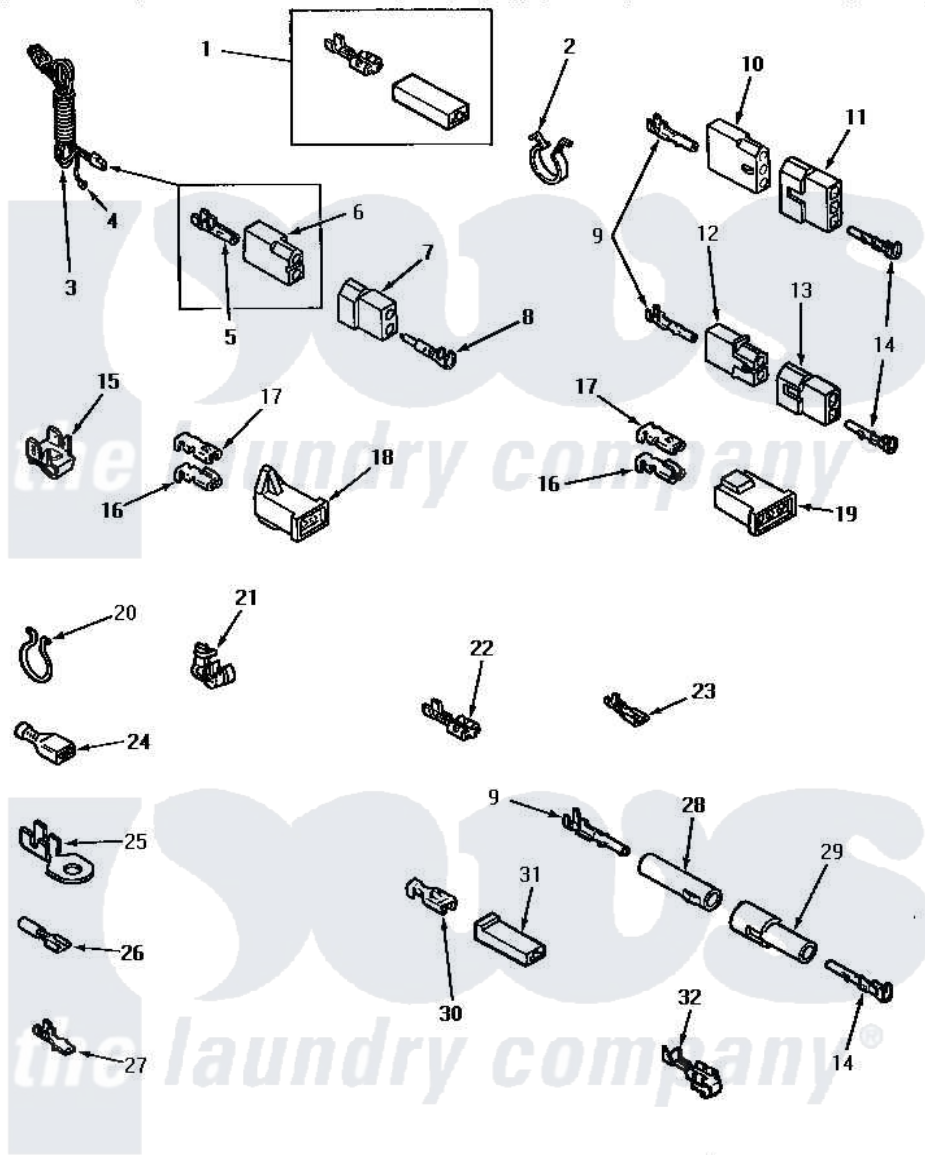

Amana AG4119 10 - POWER CORD & TERMINALS

POWER CORD AND TERMINALS

Amana [Residential Amana AG4119 Washer Parts](#) Parts Diagram 10 - POWER CORD & TERMINALS
 Click on the part number to view part

Item	Original Part Number	Replaced By	Status	Part Description
1	Y00237			Terminal-Female 1/4 ((1) 12 GAUGE Wire Or(2) 18 GA
2	61510	504034		Clip, Wire
3	Y56222	27001142		Cord, Power
4	Y00000000		Not Available	SEE NOTE GROUND WIRE, GREEN
5	00130			Terminal, Pin-1/8 Femal
6	56265			Receptacle, 2 Circuit
7	56266			Plug
8	Y00127			Terminal, Pin-1/8 Male
9	Y00117	5011-XX		093 Female Socket
10	23039	697780		Receptacle,
11	23040			Plug-3 Circuit
12	56451			Receptacle, 2 Circuit
13	56448			Terminal Block Plug
14	Y00116			Terminal, Pin-Male
15	Y00161	B5733302		Clip, Ground

16	Y00190		Connector-Receptacle
17	Y00189		Terminal, Spade
18	58799		Connector-2 Circuit
19	58800	Not Available	CONNECTOR-3 CIRCUIT (3 CIRCUIT CONNECTOR)
20	51291		Clip, Wire
21	21903	211881	Grommet, Cord Part Not Used- Gas Models Only
22	Y00121	Not Available	SPADE TERMINAL(12 GAUGE) (1/4 INCH-(2) 18 GAUGE WIRES O
"	Y00119	Not Available	SPADE TERMINAL(18 GAUGE) (1/4 INCH-(1) 18 GAUGE WIRE)
"	Y00222	Not Available	TERMINAL,FEMALE-1/4 SP
23	Y00124		Spade Terminal (18 Gauge) (3/16 Inch-(1) 18 Gauge Wire-
"	Y00209		Spade Terminal (18 Gauge) (3/16 Inch-(2) 18 Gauge Wires-
"	00156	00156SRE	65br30/Fl
24	Y00163	285432	Terminal
"	Y00165		Insulated Spade Terminal
25	00110		No.10 18 Gauge Wire
"	Y00111		Ring Terminal No.10 No.10 18 Gauge Wires Or
26	Y00215		Barrel Insulated Spade
"	Y00214	Not Available	BARREL INSULATED SPADE(18 GAUG (1/4 INCH- 18 GAUGE WIRE)
27	Y00138		Male Tab Terminal 18 Gauge Wire)
"	Y00139	Y00138	Male Tab Terminal 18 Gauge Wire)
28	26301		Receptacle, Molex
29	26302	Not Available	PLUG,1 CIRCUIT
30	Y00115		Lock In Spade Terminal (18 Gaug (1/4 Inch-(1) 18 Gauge Wire)
"	00122	Not Available	(1/4 INCH-(2) 18 GAUGE WIRES O
31	90789		Connector
32	Y00114		Spade Terminal