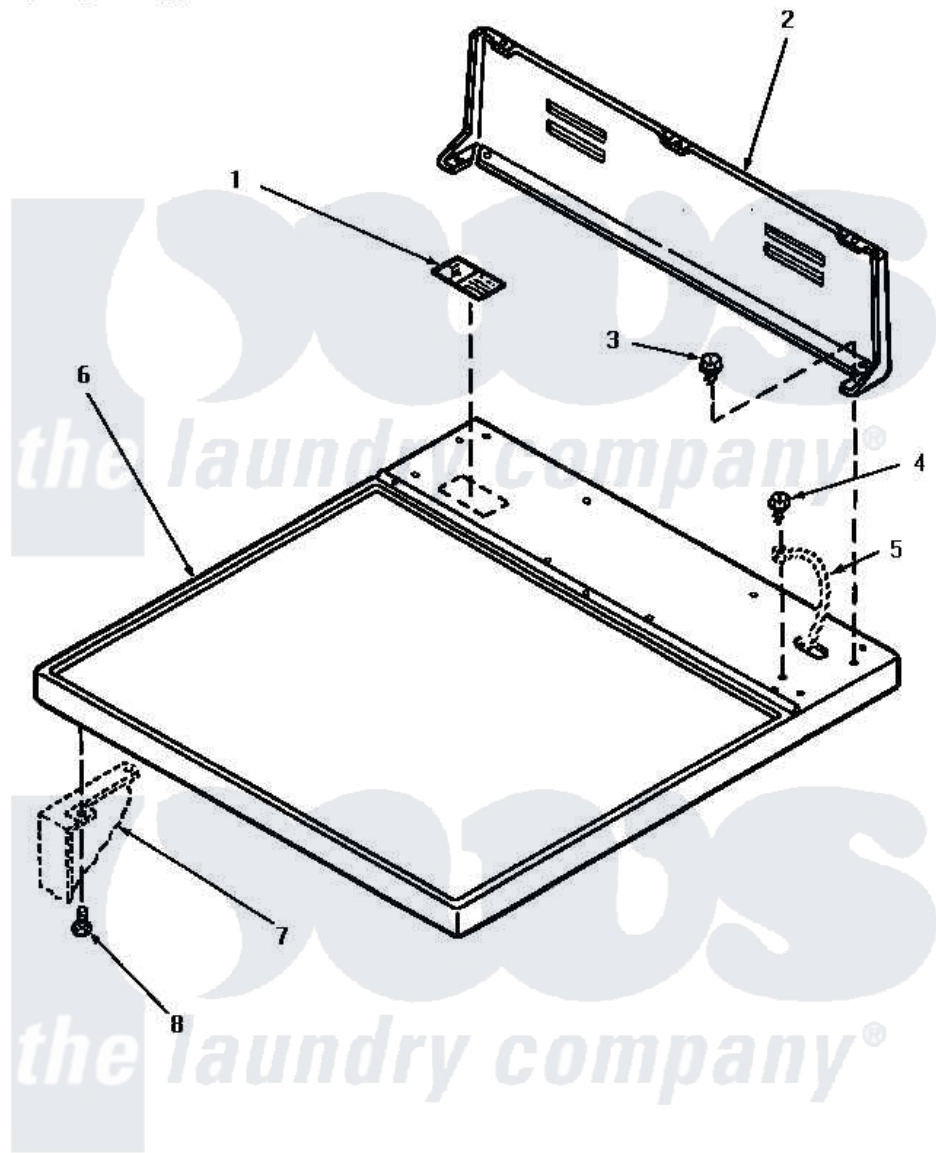

Amana AG4219 01 - CABINET TOP & CONTROL HOOD REAR PANEL

CABINET TOP AND CONTROL HOOD REAR PANEL

Amana [Residential Amana AG4219 Washer Parts](#) Parts Diagram 01 - CABINET TOP & CONTROL HOOD REAR PANEL

[Click on the part number to view part](#)

Item	Original Part Number	Replaced By	Status	Part Description
1	24903		Not Available	STICKER,DISCONNECT POW
2	59970		Not Available	CONTROL HOOD, REAR PANEL
3	23962	W10116760		Screw
4	20530			Screw, 10-24 x 3/8 Hex
5	Y00000000		Not Available	SEE NOTE GROUND WIRE, GREEN
6	60815H		Not Available	ASSY, TOP PANEL-DOMESTI
"	60815L		Not Available	CABINET TOP, ALMOND
"	60815W		Not Available	ASSY, TOP & CARTON
7	Y00000000		Not Available	SEE NOTE CABINET
8	33562	27001200		Screw