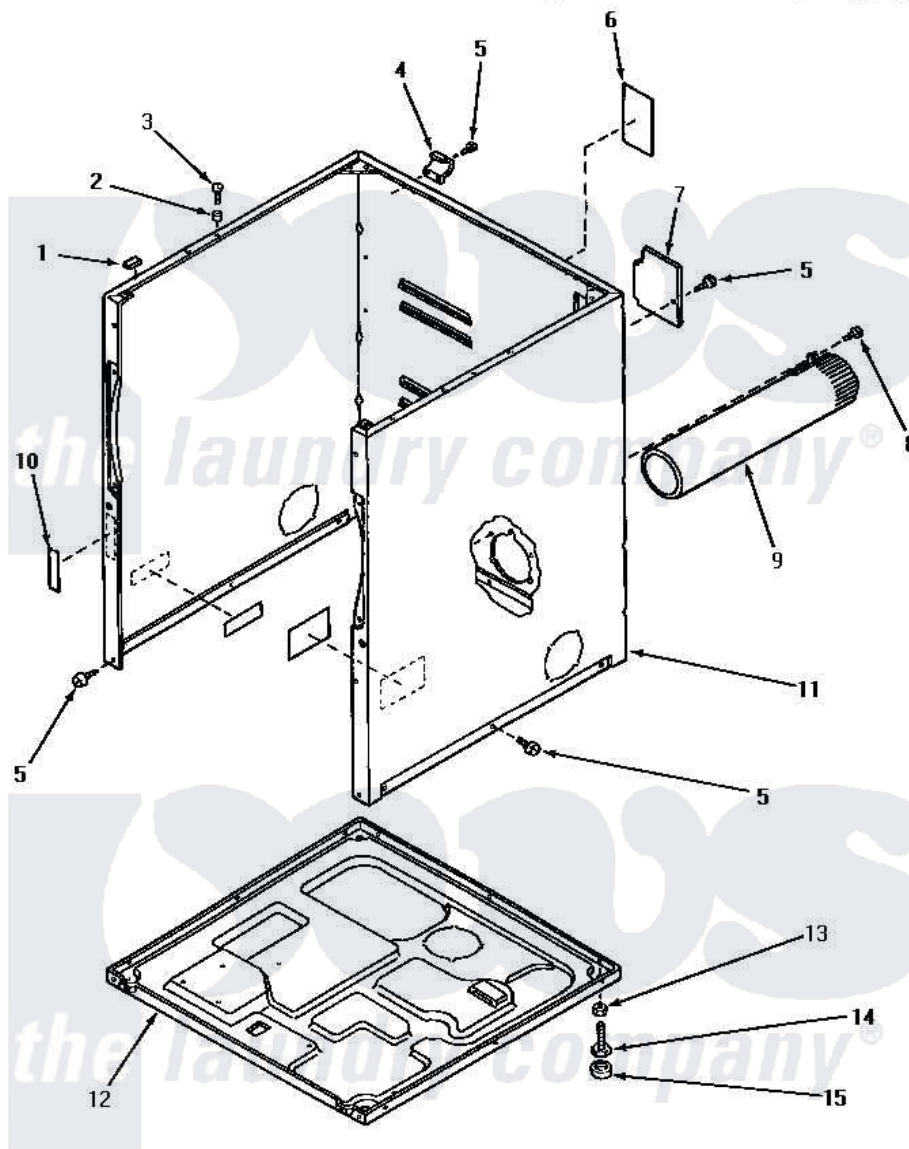

Amana AG4219 02 - CABINET, EXHAUST DUCT & BASE

CABINET, EXHAUST DUCT AND BASE

Amana [Residential Amana AG4219 Washer Parts](#) Parts Diagram 02 - CABINET, EXHAUST DUCT & BASE
 Click on the part number to view part

Item	Original Part Number	Replaced By	Status	Part Description
1	Y56128			Pad, Bumper
2	56079	505187		Locator, Panel
3	32671	Y014874		Screw, Idler Arm And Sleeve
4	60826		Not Available	HINGE, TOP
5	33562	27001200		Screw
6	56427		Not Available	STICKER
7	60821			Access Cover
8	Y33561	489464		Screw
9	56118		Not Available	ASSY, EXHAUST DUCT
10	24903		Not Available	STICKER,DISCONNECT POW
11	60813PW		Not Available	CABINET, WHITE
"	60813PH		Not Available	CABINET, HARVEST GOLD
"	60813PL		Not Available	CABINET, ALMOND
12	60811			Assembly, Base-Complete
13	20274	62739		Nut, Lock
14	Y52696	Y305086		Adjustable Leg And Nut