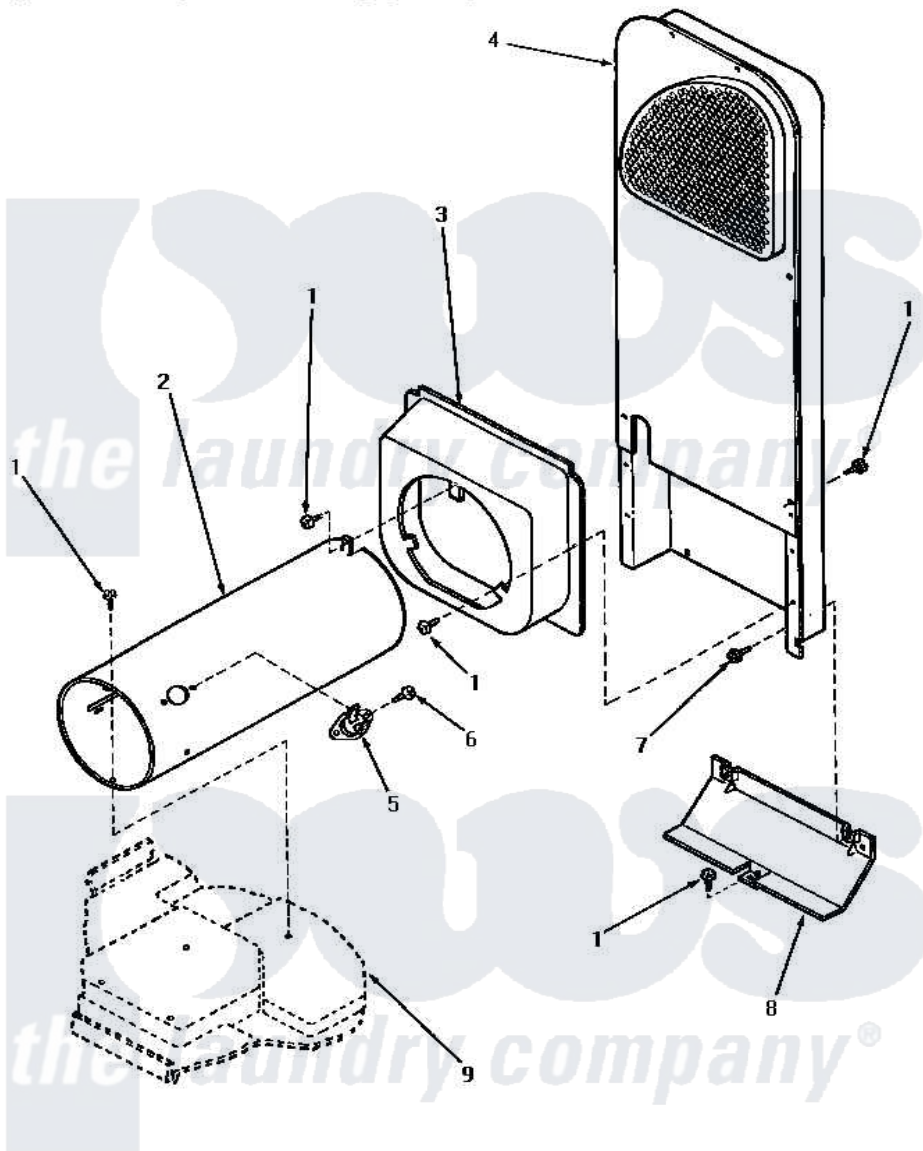

# Amana AG4219 06 - HEATER BOX (STARTING SN S6333960XM)

## HEATER BOX (Gas Models starting Serial No.S6333960XM)

Amana [Residential Amana AG4219 Washer Parts](#) Parts Diagram 06 - HEATER BOX (STARTING SN S6333960XM)

[Click on the part number to view part](#)