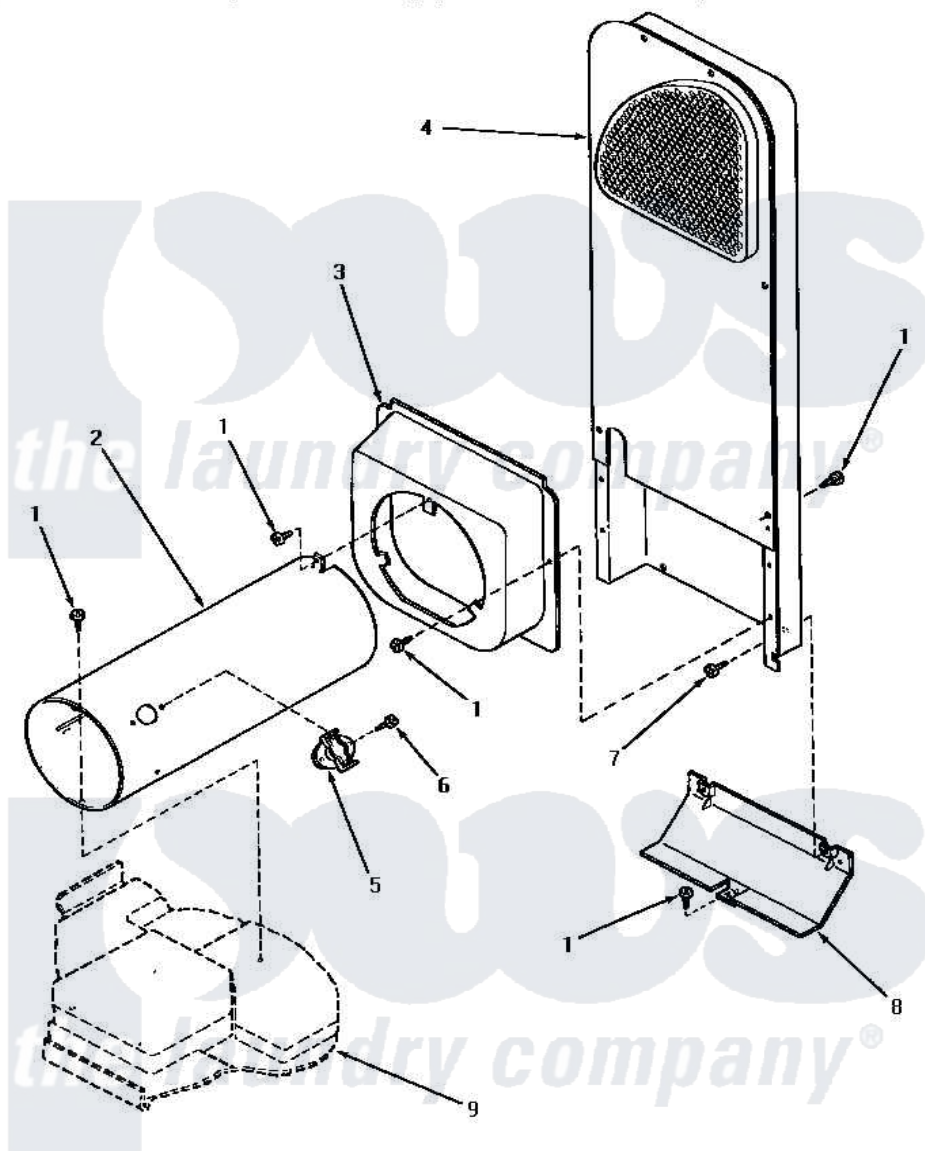

Amana AG4219 07 - HEATER BOX (THRU SN S6333959XM)

HEATER BOX (Gas Models through Serial No.S6333959XM)

Amana [Residential Amana AG4219 Washer Parts](#) Parts Diagram 07 - HEATER BOX (THRU SN S6333959XM)

[Click on the part number to view part](#)

Item	Original Part Number	Replaced By	Status	Part Description
1	33562	27001200		Screw
2	56240	08013801		Bracket
3	56237	510101		Shroud Heat Duct
4	61161P	503605		Assembly, Heater Duct
5	58366	489P3		Limit Thermostat
6	23222	3177991		Screw
7	51780	3390631		Screw, 10-16 X 3/8
8	60952		Not Available	SHIELD,HEAT DUCT
9	Y00000000		Not Available	SEE NOTE BASE