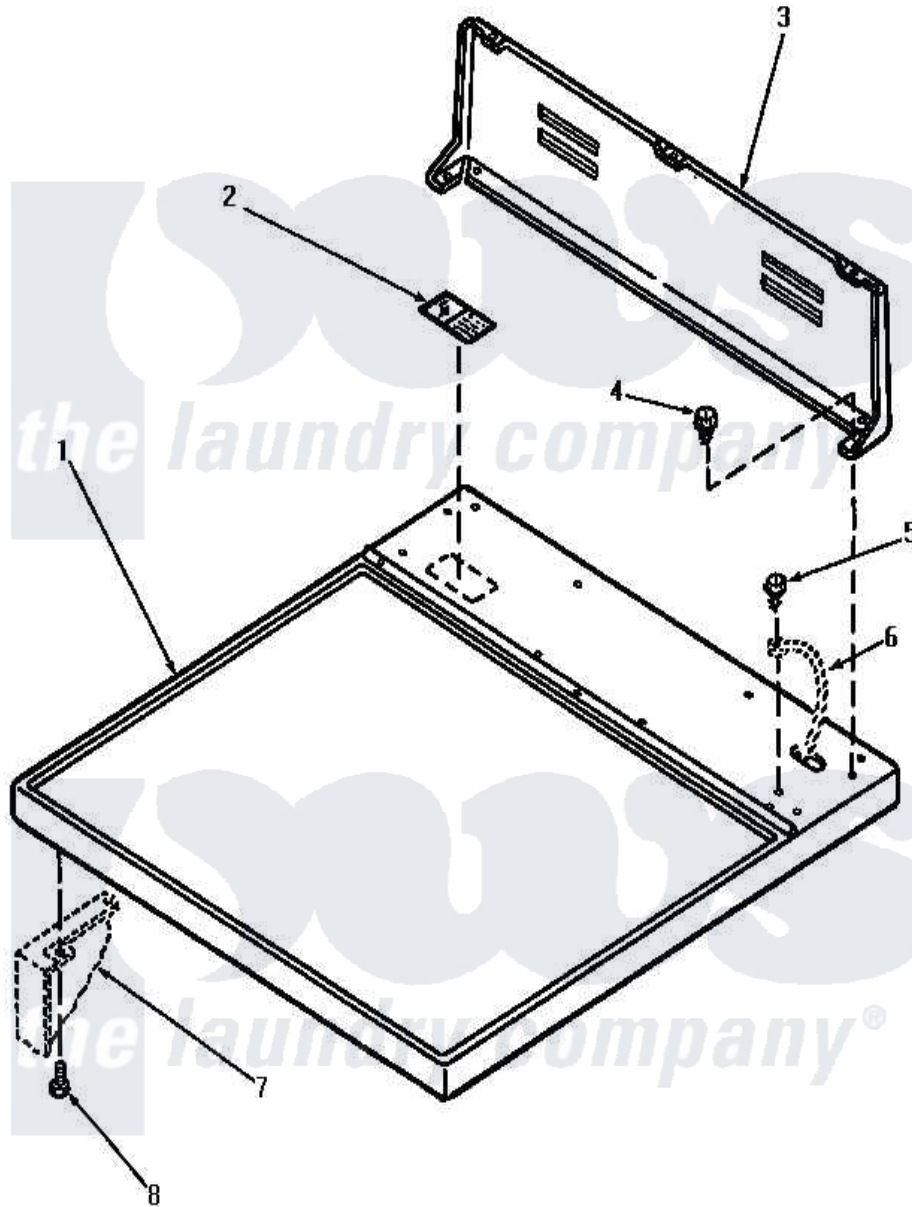

Amana AG4419 01 - CABINET TOP AND CONTROL HOOD REAR PANEL

Amana Residential Amana AG4419 Washer Parts Diagram 01 - CABINET TOP AND CONTROL HOOD REAR PANEL

Click on the part number to view part

Item	Original Part Number	Replaced By	Status	Part Description
1	60815H		Not Available	ASSY, TOP PANEL-DOMESTI
"	60815L		Not Available	CABINET TOP, ALMOND
"	60815W		Not Available	ASSY, TOP & CARTON
2	24903		Not Available	STICKER, DISCONNECT POW
3	59970		Not Available	CONTROL HOOD, REAR PANEL
4	23962	W10116760		Screw
5	20530			Screw, 10-24 x 3/8 Hex
6	Y00000000		Not Available	SEE NOTE GROUND WIRE, GREEN
7	Y00000000		Not Available	SEE NOTE CABINET -- (SEE PAGE 10, KEY 13)
8	25723	27001200		Screw