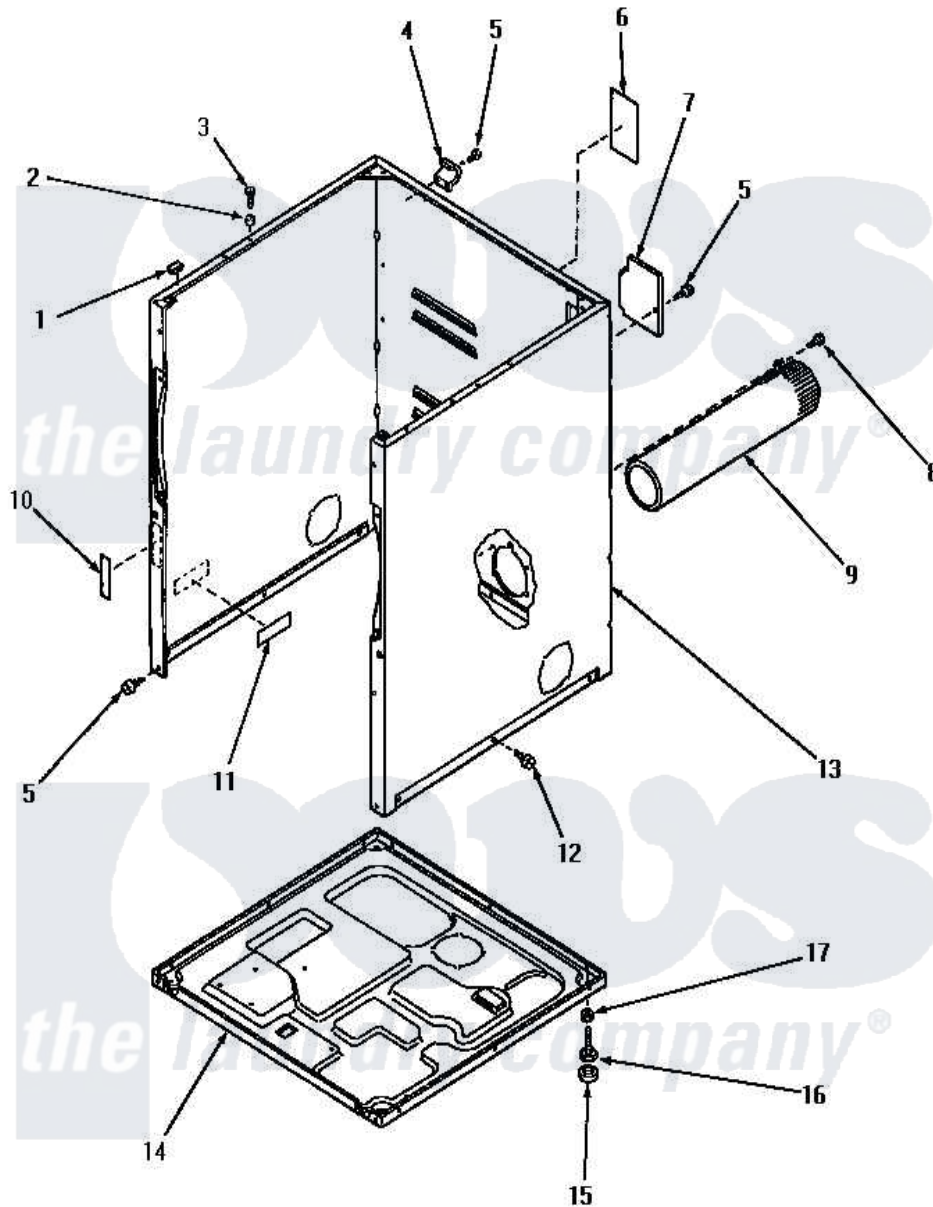

Amana AG4419 02 - CABINET, EXHAUST DUCT AND BASE

Amana [Residential Amana AG4419 Washer Parts](#) Parts Diagram 02 - CABINET, EXHAUST DUCT AND BASE
 Click on the part number to view part

Item	Original Part Number	Replaced By	Status	Part Description
1	Y56128			Pad, Bumper
2	56079	505187		Locator, Panel
3	32671	Y014874		Screw, Idler Arm And Sleeve
4	60826		Not Available	HINGE, TOP
5	25723	27001200		Screw
6	56427		Not Available	STICKER
7	60821			Access Cover
8	56392		Not Available	SCREW,8-18 X 3/8 TAPPI
9	56118		Not Available	ASSY, EXHAUST DUCT
10	24903		Not Available	STICKER,DISCONNECT POW
11	61294		Not Available	(ELECTRIC MODELS)
12	58624	58-624		Ts8624 Commercial Element
13	60813LP			Xxxassy, Dryer Cabinet
"	60813WP		Not Available	xxxASSY, DRYER CABINET
"	60813HP		Not Available	ASSY, DRYER CABINET
14	60811			Assembly, Base-Complete

15	70282	Y314137	Foot, Rubber
16	Y52696	Y305086	Adjustable Leg And Nut
17	20274	62739	Nut, Lock