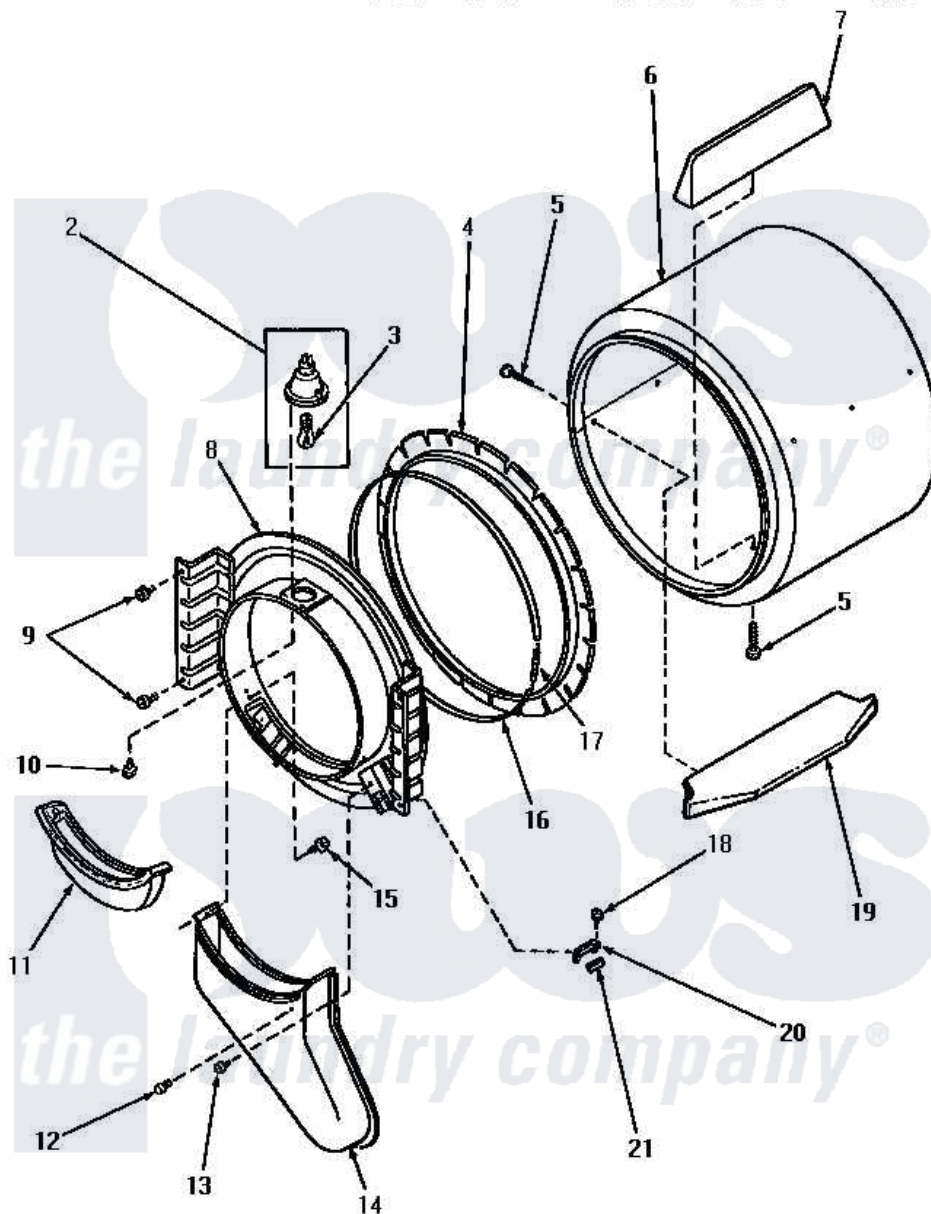

Amana AG4419 04 - FR BLKHD, AIR DUCT, FELT SEAL & CYLINDER

Amana Residential Amana AG4419 Washer Parts Parts Diagram 04 - FR BLKHD, AIR DUCT, FELT SEAL & CYLINDER
 Click on the part number to view part

Item	Original Part Number	Replaced By	Status	Part Description
2	60953P		Not Available	CYLINDER LIGHT ASSEMBLY
3	Y60954	67001316		Bulb, Light
4	56088			Assembly, Seal
5	56131		Not Available	SCREW,10BT X 1 TAPPING
6	61073P		Not Available	ASSY,CYLINDER-WHITE
7	Y61399		Not Available	BAFFLE,CYLINDER-SHORT-
8	62160W		Not Available	ASSY,BULKHEAD & GLIDE FRT
"	62142W		Not Available	ASSY,BULKHEAD-FRONT-SV
9	25723	27001200		Screw
10	31260			Screw, No.8 X 3/8 Ind H
11	61376P			Filter, Lint-White W/Inst.
12	56938		Not Available	BUMPER
13	56392		Not Available	SCREW,8-18 X 3/8 TAPPI
14	60786			Assembly, Air Duct-Front
15	23628	489464		Screw

16	Y56090	Not Available	SEAL STRAP
17	52310		Spring
18	23962	W10116760	Screw
19	Y61027	Not Available	BAFFLE,CYLINDER-EXTEND
20	61448		Glide, Cylinder-Rulon F
21	58049		Pad, Thin