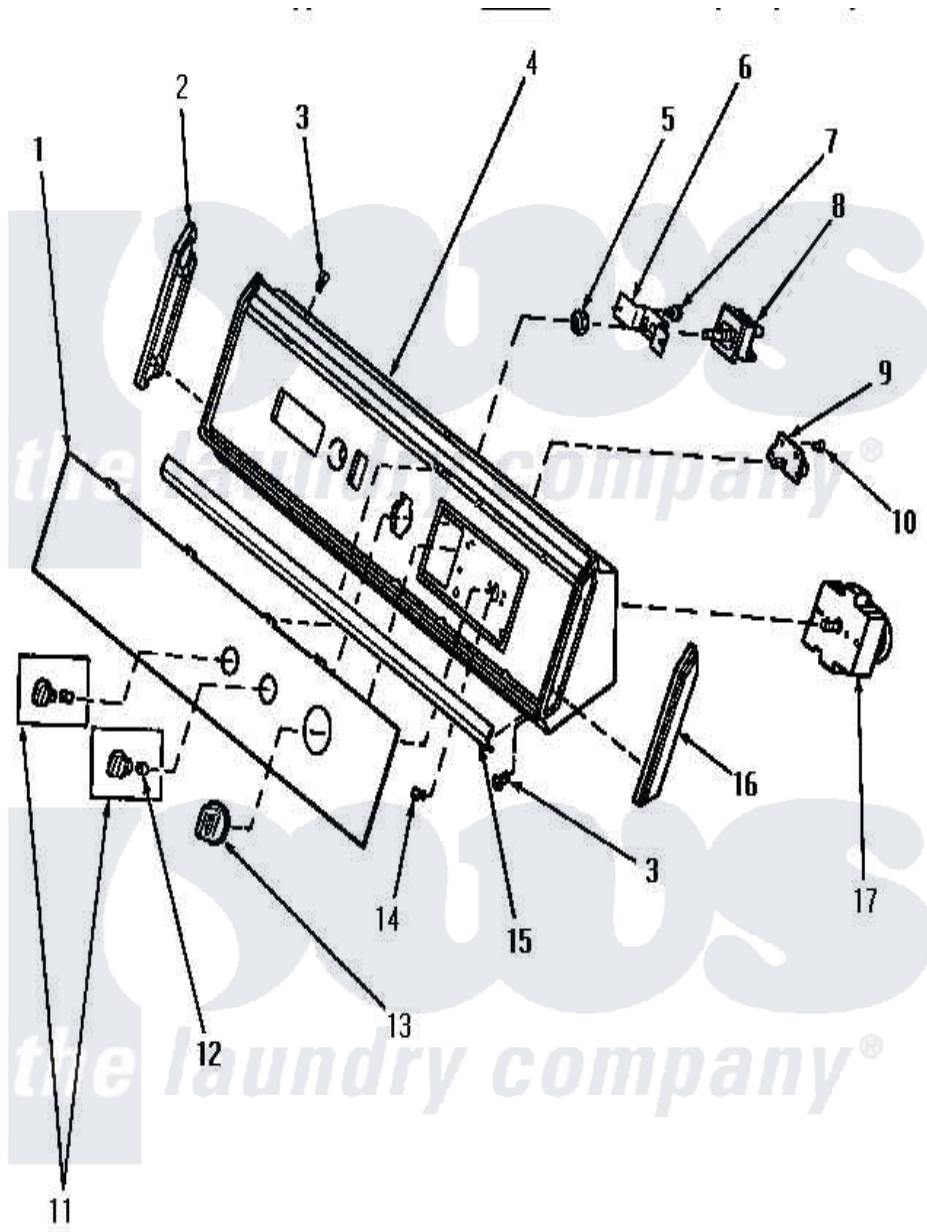

# Amana AG4419 06 - GRAPHICS PANEL, CTRL HOOD AND CTRLS

Amana [Residential Amana AG4419 Washer Parts](#) Parts Diagram 06 - GRAPHICS PANEL, CTRL HOOD AND CTRLS  
 Click on the part number to view part

Item	Original Part Number	Replaced By	Status	Part Description
"	NOTE:		Not Available	NOTE 2: STARTING SERIAL NO. S6564538ZE, ALL HOME LAUNDRY DRYERS WERE MANUFACTURED WITH A NEW CYLINDER ROLLER. IT IS EQUIPPED WITH A LONGER BEARING, SO THE THR
1	60731		Not Available	PANEL,GRAPHIC
2	31249		Not Available	CAP,END-L.H.-CHROME
3	31752		Not Available	SCREW,No.8ABX3/4 POZIDRI
4	59955		Not Available	ASSY,HOOD & MOUNTING P
5	57584		Not Available	NUT
6	<a href="#">59704</a>			Bracket, Switch Mount
7	<a href="#">31260</a>			Screw, No.8 X 3/8 Ind H
8	Y61511		Not Available	SWITCH,FABRIC SELECTOR
9	59450		Not Available	SWITCH,ROTATE-TO-START
10	23962	<a href="#">W10116760</a>		Screw