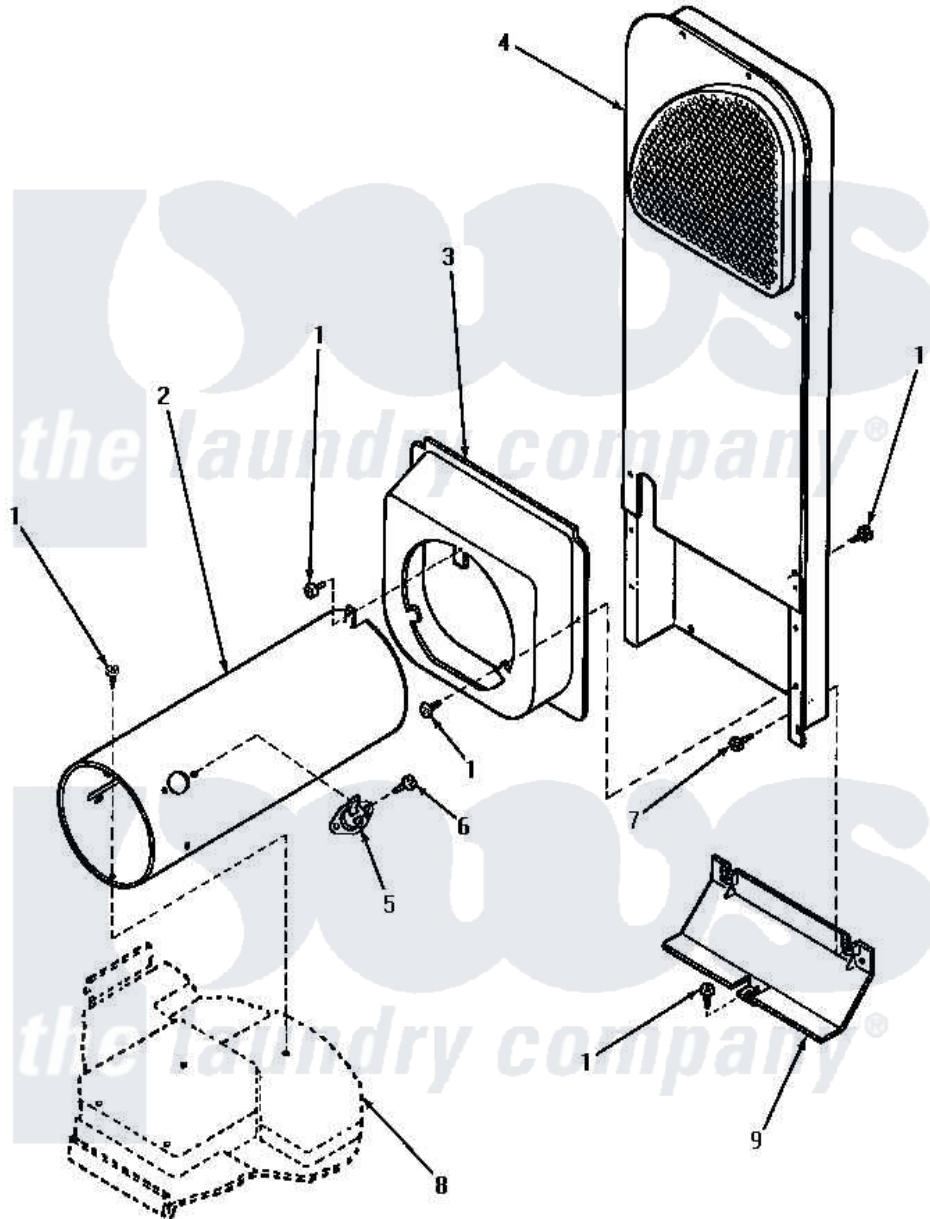

Amana AG4419 07 - HEATER BOX

Amana Residential Amana AG4419 Washer Parts Parts Diagram 07 - HEATER BOX
 Click on the part number to view part

Item	Original Part Number	Replaced By	Status	Part Description
1	56264	27001200		Screw
2	61974		Not Available	BURNER HOUSING
3	Y60948	510101		Shroud Heat Duct
4	61161P	503605		Assembly, Heater Duct
5	489P3			Limit Thermostat
6	51782		Not Available	SCREW, 6B-20X5/16
7	51780	3390631		Screw, 10-16 X 3/8
8	Y00000000		Not Available	SEE NOTE BASE -- (SEE PAGE 10, KEY 14)
9	60952		Not Available	SHIELD,HEAT DUCT