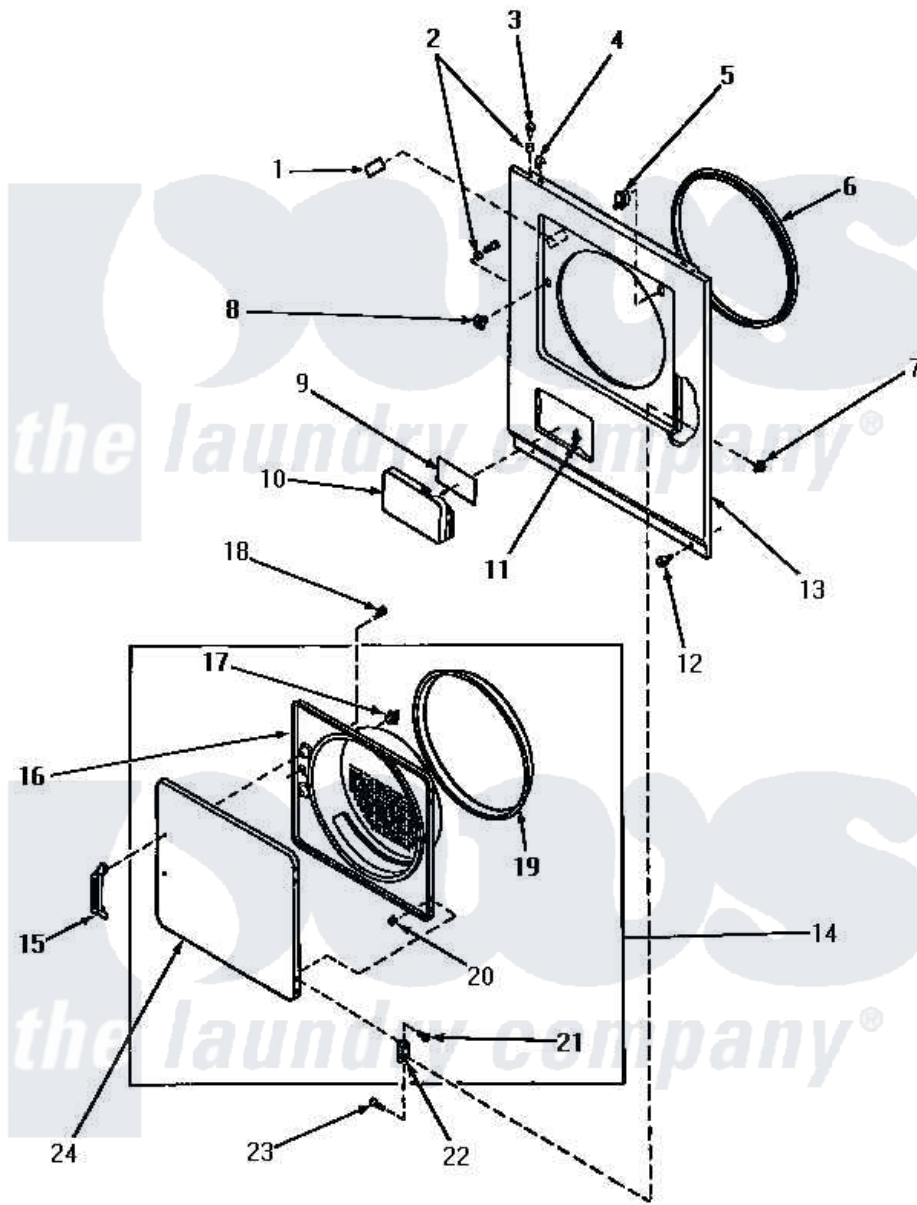

Amana AG4419 08 - LOADING DOOR, FRONT PANEL AND SEALS

Amana [Residential Amana AG4419 Washer Parts](#) Parts Diagram 08 - LOADING DOOR, FRONT PANEL AND SEALS
 Click on the part number to view part

Item	Original Part Number	Replaced By	Status	Part Description
1	58854			Repl By 500281
2	56079	505187		Locator, Panel
3	32671	Y014874		Screw, Idler Arm And Sleeve
4	28835	22001650		Fastener, Spring
5	56052	W10169313		Switch-Dor
6	Y61380			Seal, Front Panel
7	51236	488130		Nut
8	54660	LA-1003		Door Catch Kit
9	56427		Not Available	STICKER
10	60795L		Not Available	DOOR,ACCESS
"	60795W			Door, Access
"	60795H		Not Available	DOOR,ACCESS
11	56534			Barrel, Support
12	58637	27001200		Screw
13	62421H		Not Available	PANEL,FRONT-GAS
"	62421W		Not Available	PANEL, FRONT

"	62421L		Not Available	PANEL, FRONT
14	62151W		Not Available	ASSY,DOOR
"	62151H		Not Available	ASSY,DOOR
"	62151L		Not Available	ASSY,DOOR
15	54068P	61925		Pull Door Commercial Black
16	62152L	62152P		Liner
"	62152H		Not Available	INNER DOOR PANEL, HARVEST GOLD
"	62152W		Not Available	LINER,DOOR
17	54661	LA-1003		Door Catch Kit
18	52150	489464		Screw
19	61379	61379P		Door Seal
20	23407			Nut, Speed-8A Tinn C15
21	52864	500226		Screw, 8b-16 x 5/8 Tap
22	56045P	56045		Hinge
23	22649			Screw, 8-32 X 13/32 FI
24	62153L		Not Available	DOOR
"	62153H			Door
"	62153W		Not Available	PANEL OUTER DOOR