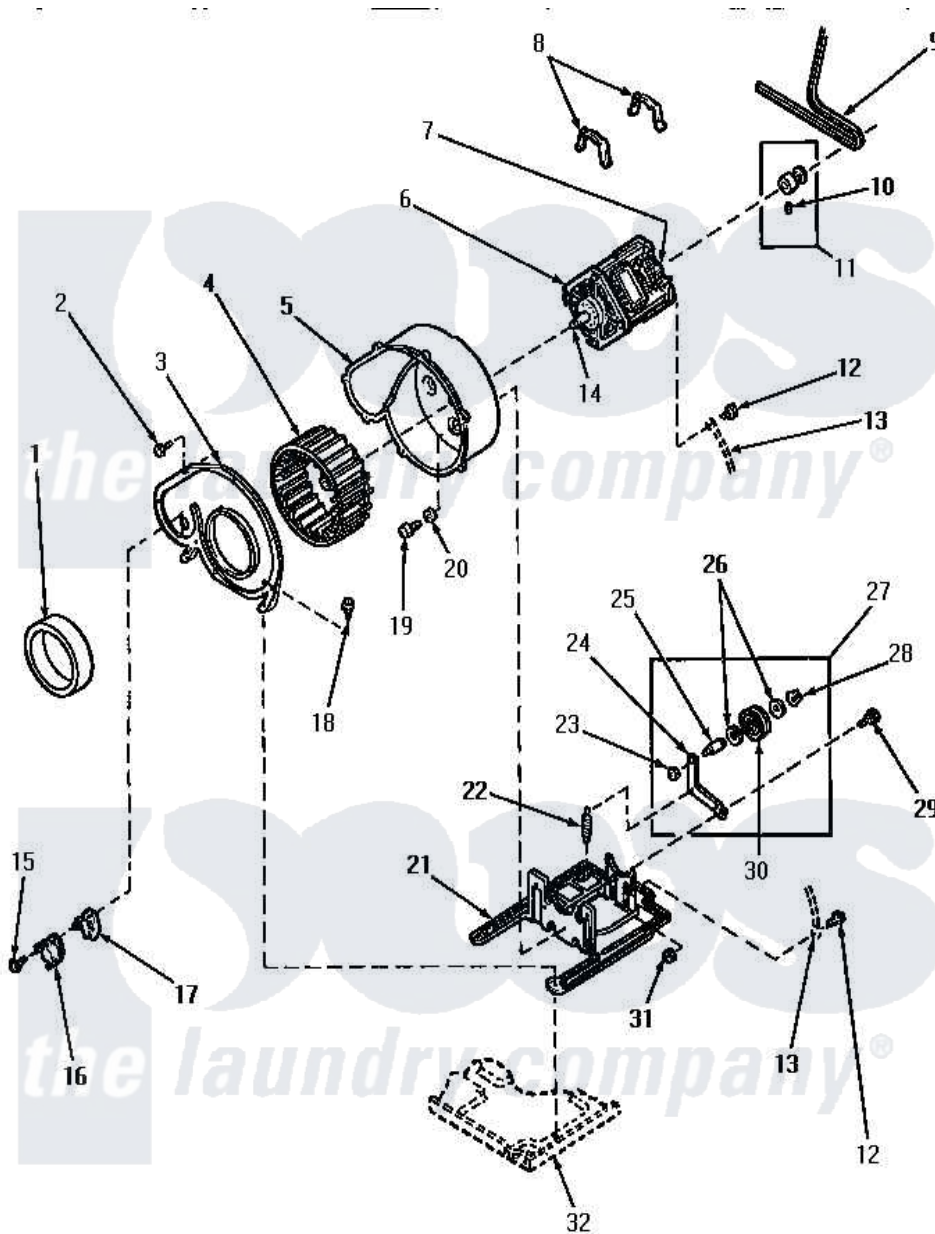

Amana AG4419 09 - MOTOR, EXHAUST FAN AND BELT

Amana [Residential Amana AG4419 Washer Parts](#) Parts Diagram 09 - MOTOR, EXHAUST FAN AND BELT
 Click on the part number to view part

Item	Original Part Number	Replaced By	Status	Part Description
1	56065		Not Available	SEAL
2	23962	W10116760		Screw
3	60938P		Not Available	COVER,BLOWER HOUSING
4	56000	510139P		Assembly Blower Fan Package
5	56020			Housing, Blower
6	Y58044	915P3		Motor-Drve
7	53249		Not Available	SWITCH
"	53226		Not Available	SWITCH,MOTOR
"	59895		Not Available	MOTOR SWITCH, INTERNAL MOUNTED
8	Y58047	660658		Clamp, Motor Mounting 343481 685441
9	59174	40111201		Belt, Cylinder
10	52906		Not Available	SETSCREW
11	59173		Not Available	MOTOR PULLEY ASSEMBLY
12	23222	3177991		Screw

13	Y00000000		Not Available	SEE NOTE GROUND WIRE, GREEN
14	27604P			Never-Seeze 1 Oz Tube
15	52150	489464		Screw
16	Y61372			Thermostat
17	61401	61623		Thermostat, Heater-BR
18	51780	3390631		Screw, 10-16 X 3/8
19	56264	27001200		Screw
20	20492	M0270504		Washer
21	Y60816	503613		Mount, Motor
22	56076			Spring, Idler
23	56156	358160		Nut
24	56057		Not Available	LEVER, IDLER
25	56461			Shaft
26	52549			Washer, 501 ID X3/4 Odx
27	Y56170	56170P		Assembly- Idle
28	23748			Ring, Retaining
29	56587		Not Available	SCREW, 1/4-20 HEX HD SH
30	Y54414			Assembly, Wheel And Bearing
31	52566	27001225		Nut, Jam Mid Lock 1/4-20
32	Y00000000		Not Available	SEE NOTE BASE -- (SEE PAGE 10, KEY 14)