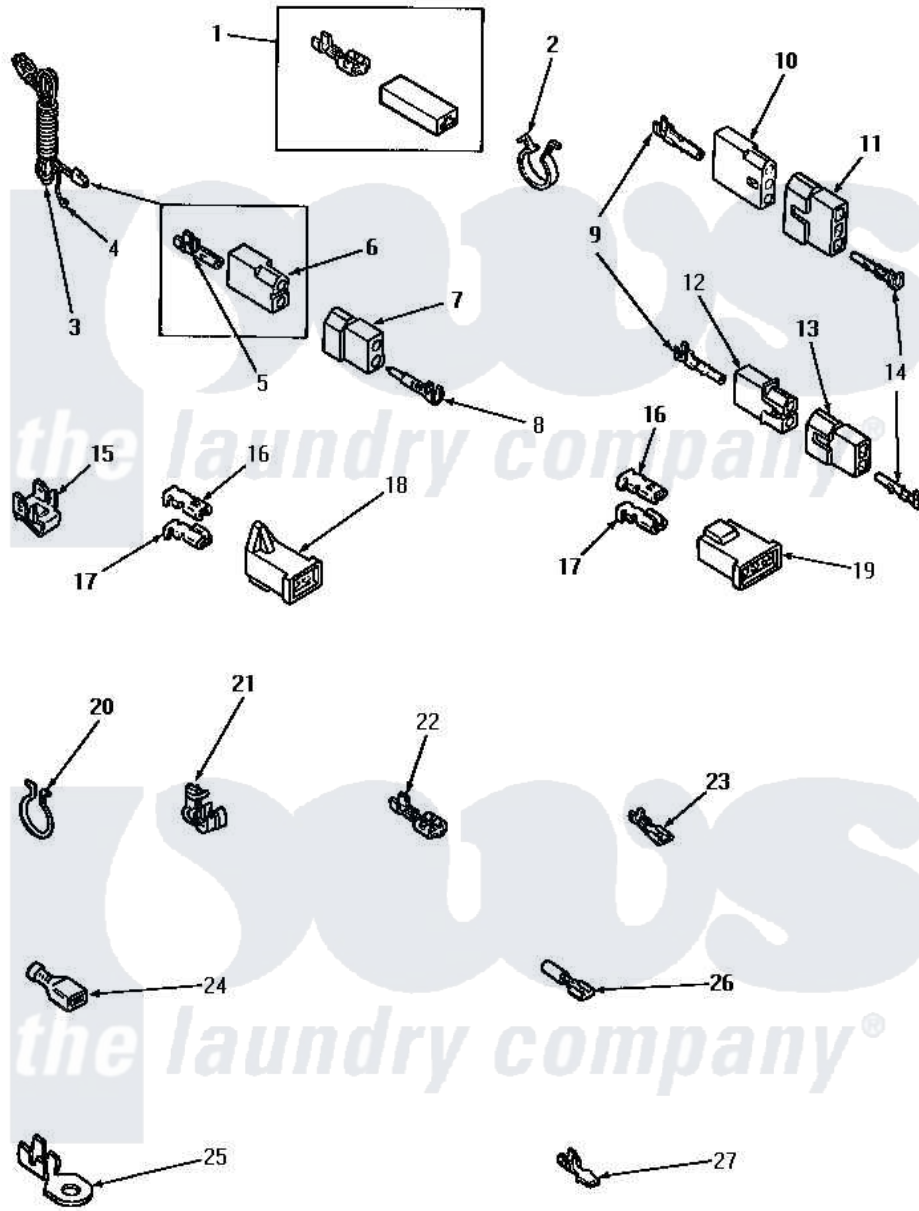

# Amana AG4419 10 - POWER CORD AND TERMINALS

Amana [Residential Amana AG4419 Washer Parts](#) Parts Diagram 10 - POWER CORD AND TERMINALS  
 Click on the part number to view part

Item	Original Part Number	Replaced By	Status	Part Description
1	<a href="#">Y00237</a>			Terminal-Female 1/4 ((1) 12 GAUGE Wire Or(2) 18 GA
2	61510	<a href="#">504034</a>		Clip, Wire
3	Y56222	<a href="#">27001142</a>		Cord, Power
4	Y00000000		Not Available	SEE NOTE GROUND WIRE, GREEN
5	<a href="#">00130</a>			Terminal, Pin-1/8 Femal
6	<a href="#">56265</a>			Receptacle, 2 Circuit
7	<a href="#">56266</a>			Plug
8	<a href="#">Y00127</a>			Terminal, Pin-1/8 Male
9	Y00117	<a href="#">5011-XX</a>		093 Female Socket
10	23039	<a href="#">697780</a>		Receptacle,
11	<a href="#">23040</a>			Plug-3 Circuit
12	<a href="#">56451</a>			Receptacle, 2 Circuit
13	<a href="#">56448</a>			Terminal Block Plug
14	<a href="#">Y00116</a>			Terminal, Pin-Male
15	Y00161	<a href="#">B5733302</a>		Clip, Ground