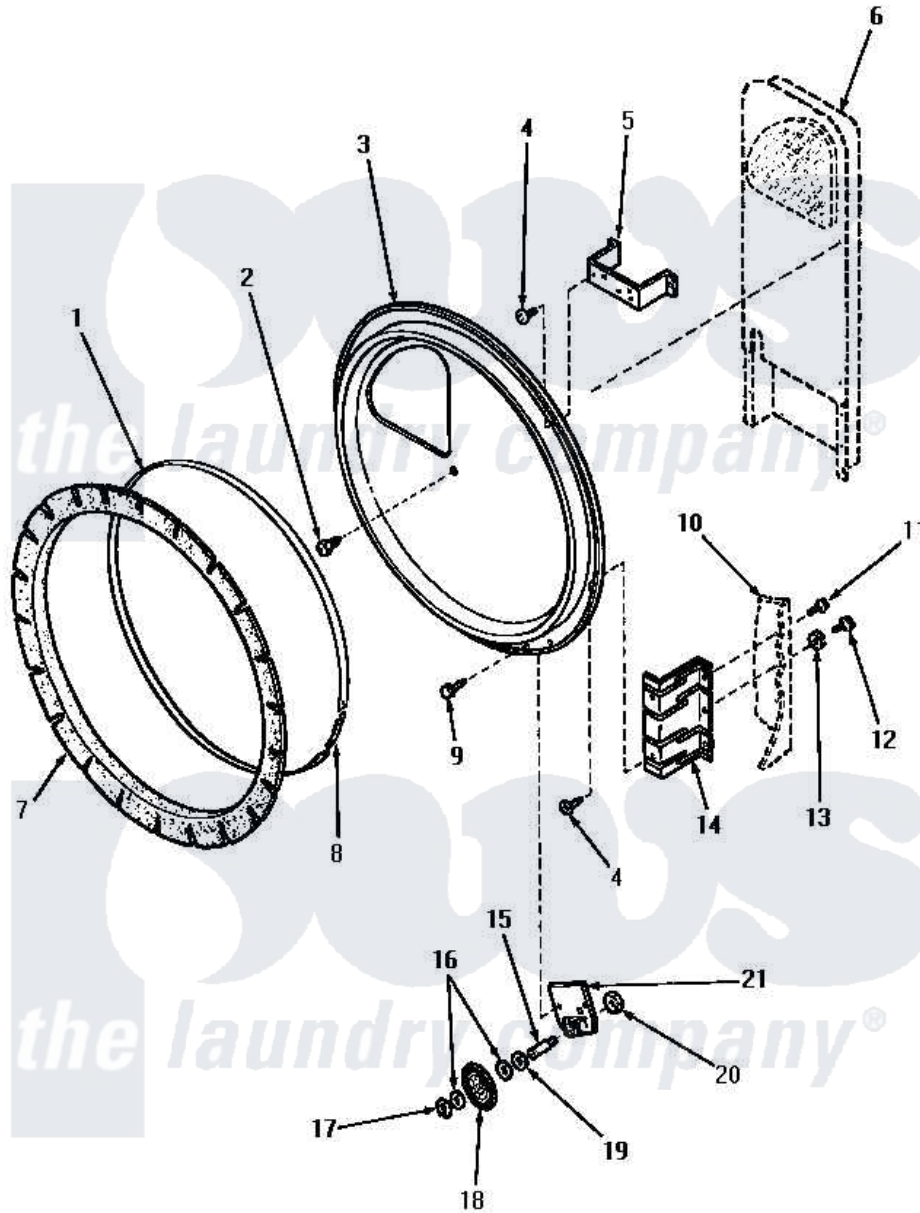

Amana AG4419 11 - REAR BLKHD, FELT SEAL & CYLINDER ROLLER

Amana [Residential Amana AG4419 Washer Parts](#) Parts Diagram 11 - REAR BLKHD, FELT SEAL & CYLINDER ROLLER

[Click on the part number to view part](#)

Item	Original Part Number	Replaced By	Status	Part Description
1	Y56090		Not Available	SEAL STRAP
2	23628	489464		Screw
3	Y61127		Not Available	ASSY, REAR BULKHEAD/BRKT
4	56078	M400664		SCrew Tap Trs Cr Rec 1016AB
5	60823	60823P		Bracket, Terminal Block
6	Y00000000		Not Available	SEE NOTE HEAT DUCT -- (SEE PAGE 7)
7	56088			Assembly, Seal
8	52310			Spring
9	51780	3390631		Screw, 10-16 X 3/8
10	Y00000000		Not Available	SEE NOTE CABINET -- (SEE PAGE 10, KEY 13)
11	25723	27001200		Screw
12	52909			Screw, 10B-16 X 1/2 HeX
13	51474		Not Available	WASHER, 13/64IDX1/2ODX.

14	56055	Not Available	BRACKET,BULKHEAD-REAR
15	56461		Shaft
16	52549		Washer, 501 ID X3/4 Odx
17	23748		Ring, Retaining
18	56457	62649P	Roller- CY
19	23886	Not Available	WASHER,.578IDX1.25ODX1
20	56156	358160	Nut
21	56042	Not Available	BRACKET,CYLINDER ROLLER